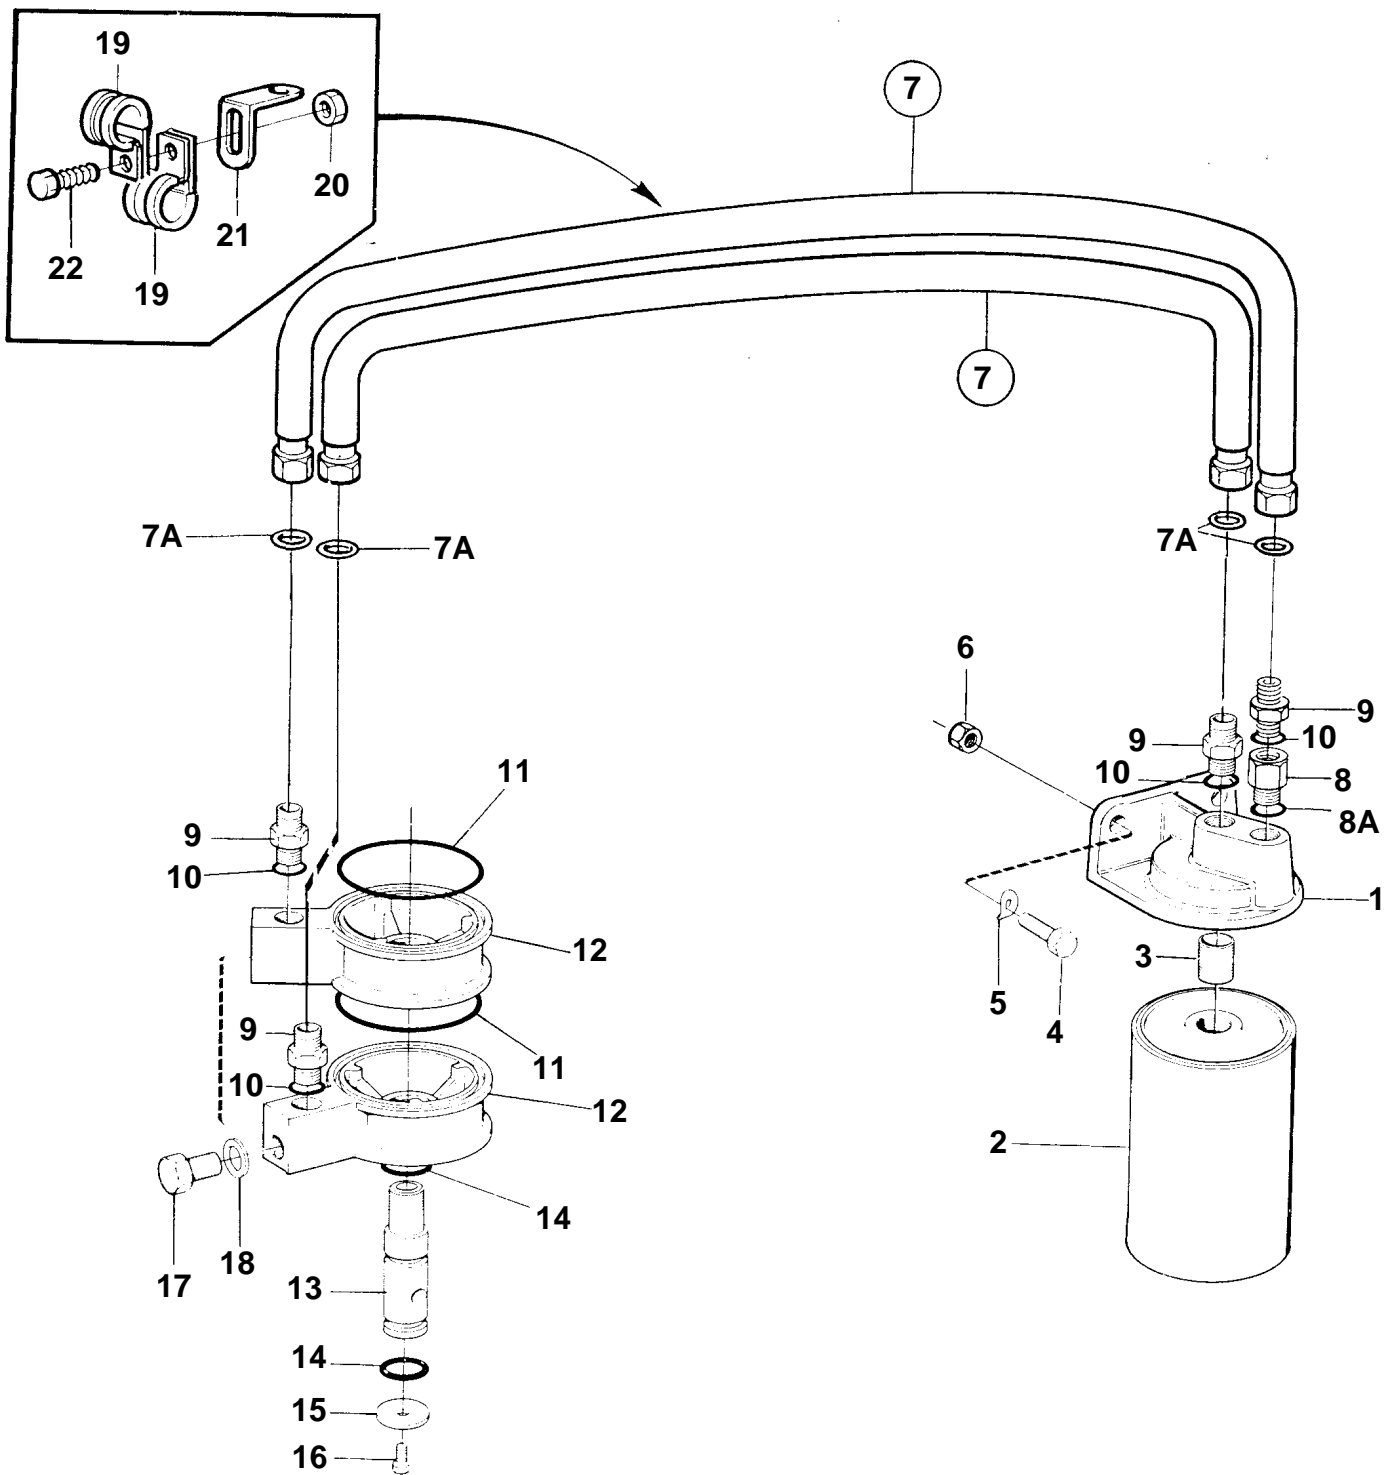

TD640VE

15736

TD640VE

REF	PART NO.	QTY	DESCRIPTION	NOTES
1	848509	1	Housing	
2	477556	1	Oil filter	
3	865290	1	Nipple	
4	970947	2	Screw	
5	976945	2	Washer	(960148)
6	955783	2	Nut	
7	863341	2	Hose	L=775mm
7A	4880663	4	O-ring	
8	863345	1	Nipple	
8A	957185	1	Gasket	
9	947554	4	Nipple	
10	18677	4	Gasket	
11	949647	2	O-ring	
12	848502	2	Cover	
13	848505	1	Tube	
14	949658	2	O-ring	
15	862692	1	Washer	
16	970945	1	Screw	L=20mm
17	960632	2	Plug	
18	948884	2	Washer	
19	952634	2	Clamp	
20	945407	1	Flange nut	
21	965552	1	Bracket	
22	947542	1	Screw	