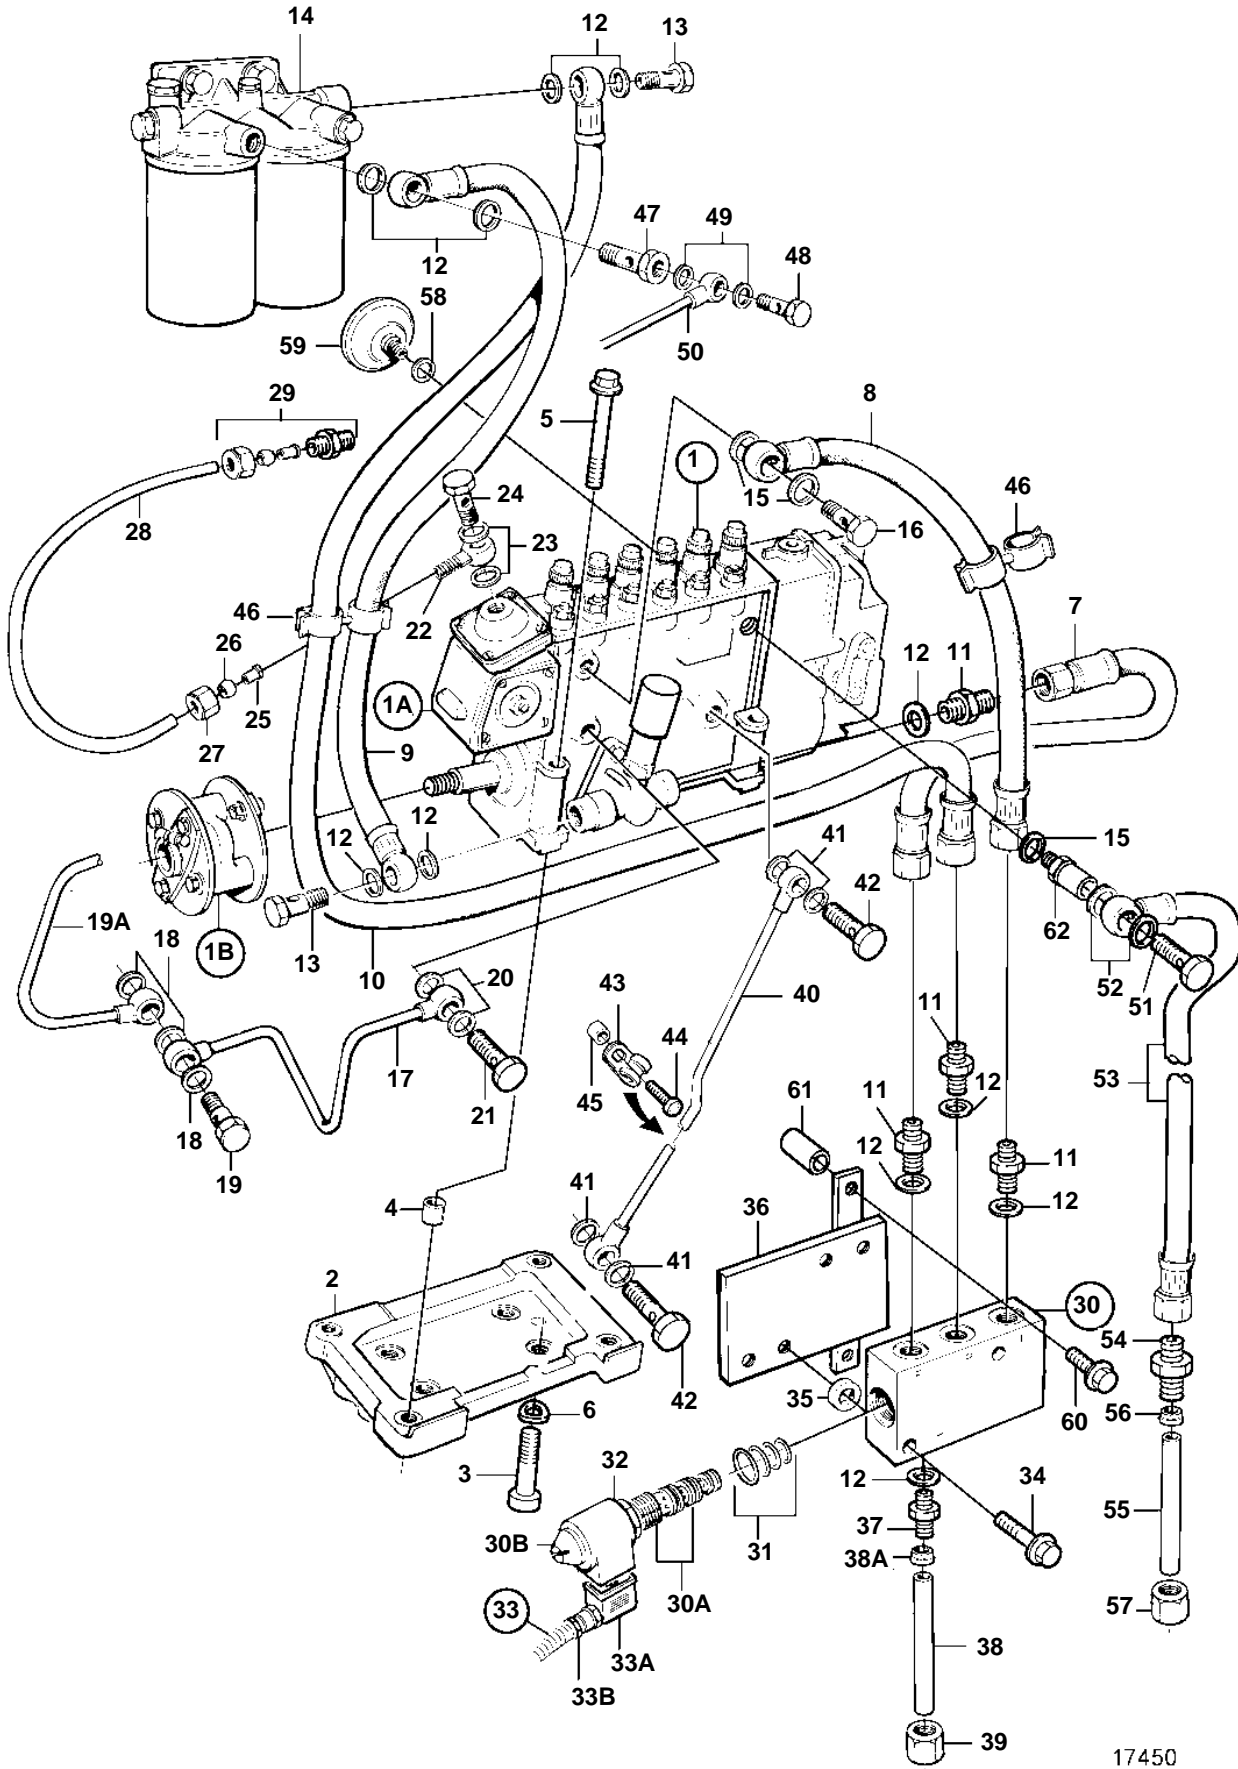

TWD630VE

17450

## TWD630VE

REF	PART NO.	QTY	DESCRIPTION	SEE SEC.	NOTES
1	3803722	1	Injection pump, exch		
				2825	
1A		1	• Governor		
1				2824	
1B		1	Pump companion	3210	
2		1	Shelf		
3	959241	4	Screw		
4	417588	2	Guide sleeve		
5	965189	4	Flange screw		
6	941908	4	Spring washer		
7	3825848	1	Fuel hose		
8	3826284	1	Fuel hose		
9	3825670	1	Fuel hose		
10	3827019	1	Hose		
11	941754	4	Nipple		
12	969011	10	Gasket		
13	25167	2	Hollow screw		
14		1	Fuel filter, with installation comps.	3932	
15	969011	2	Gasket		
16	25167	1	Hollow screw		
17	420944	1	Oil feed pipe		
18	947281	2	Gasket		
19	943103	1	Hollow screw		
19A	420945	1	Oil feed pipe		
20	947281	2	Gasket		
21	48634	1	Hollow screw		
22	945417	1	Nipple		
23	947282	2	Gasket		
24	969299	1	Hollow screw		
25	944717	1	Sleeve		
26	954364	1	Fitting		
27	954356	1	Cap nut		
28	945460	1	Plastic pipe		L=760mm
29		1	Connector	3211	
30	866699	1	Shut-off valve		24V REPL BY 3828983
	3828983	1	Shut-off valve		Incl 4 ea nipple 941754 and 4 ea gasket 969011.
30A	3825235	1	• Valve		FOR 866699
30	3825235	1	• Valve		FOR 3828983
30B		1	• Nut		
31	3828981	1	• O-ring kit		
32	3825240	1	• Magnet		24V
33	866927	1	Cable kit		
33A	866664	1	• Connector unit		
33B	3888619	1	• Cable union		
34	947760	2	Flange screw		
35	191172	2	Washer		
36	3826159	1	Bracket		
37	977677	1	Nipple		
38	3825770	1	Fuel pipe		
38A	956969	1	• Ferrule		
39	956983	1	Nut		
40	865773	1	Oil return pipe		
41	969011	4	Gasket		
42	25167	2	Hollow screw		
43	942542	1	Clamp		
44	945444	1	Flange screw		
45	946048	1	Spacer washer		
46	866663	3	Clamp		
47	16496	1	Hollow screw		
48	74033	1	Hollow screw		
49	947620	2	Gasket		