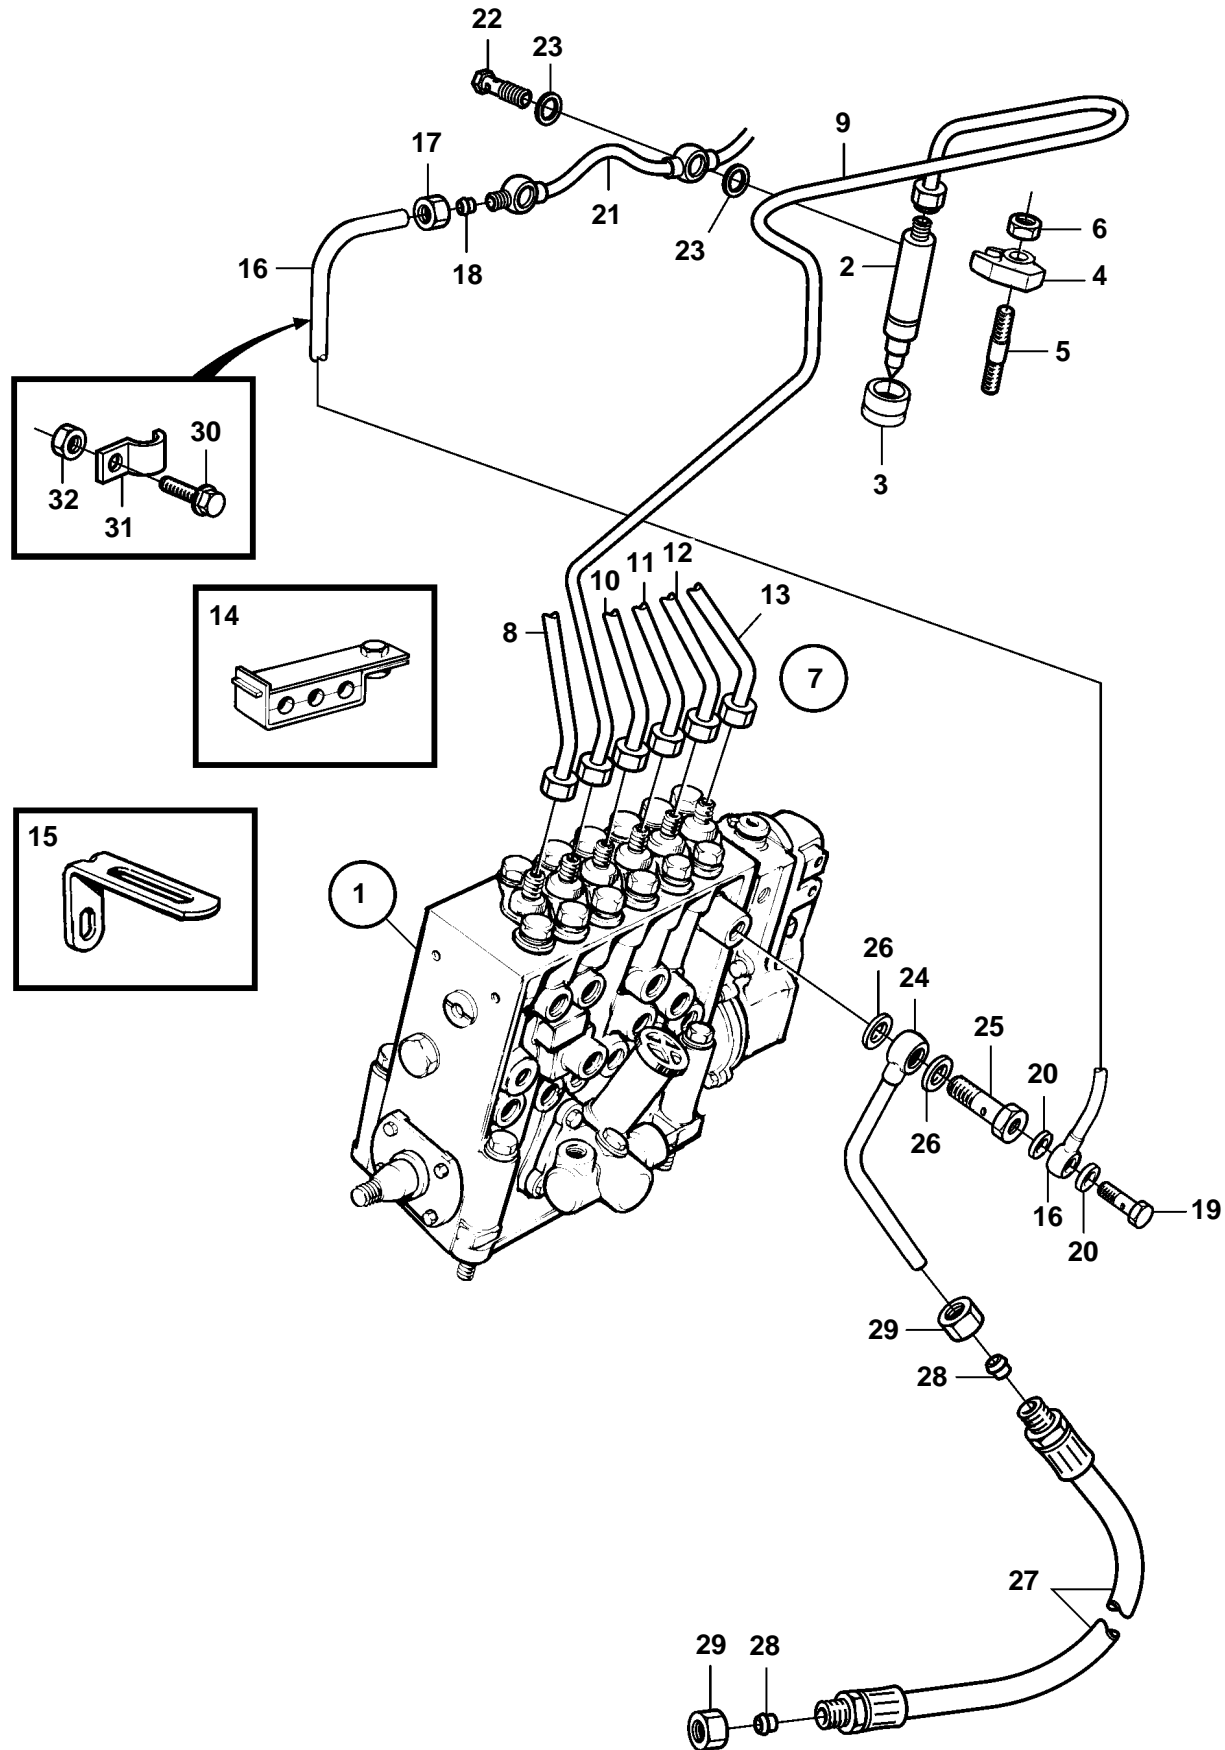

TD630VE

23384

TD630VE

REF	PART NO.	QTY	DESCRIPTION	SEE SEC.	NOTES
1		1	Injection pump		
2				1437	
				1574	
	866882	6	Injector		
	3803273	6	Injector, exch, exch		
				1437	
3	469455	6	Sealing ring		
4	469797	6	Yoke		
5	1545022	6	Stud		
6	971095	6	Nut		
7	20473960	1	Delivery pipe kit		
8		1	· Delivery pipe		CYL 1
9		1	· Delivery pipe		CYL 2
10		1	· Delivery pipe		CYL 3
11		1	· Delivery pipe		CYL 4
12		1	· Delivery pipe		CYL 5
13		1	· Delivery pipe		CYL 6
14	8194327	5	Clamp		2 PIPES
	8194328	1	Clamp		3 PIPES
	8194329	1	Clamp		4 PIPES
	8194331	1	Clamp		6 PIPES
15	465895	1	Clamp		
16	848466	1	Leak-off line		
17	956966	1	Ferrule		
18	956980	1	Nut		
19	74033	1	Hollow screw		
20	947620	2	Gasket		
21	465863	1	Leak-off line		
22	74033	6	Hollow screw		
23	947620	12	Gasket		
24	849229	1	Fuel pipe		
25	16496	1	Hollow screw		
26	969011	2	Gasket		
27	865737	1	Fuel hose		
28	956969	2	· Ferrule		
29	956983	2	· Nut		
30	946471	1	Screw		
31	190601	1	Clamp		
32	971080	1	Nut		