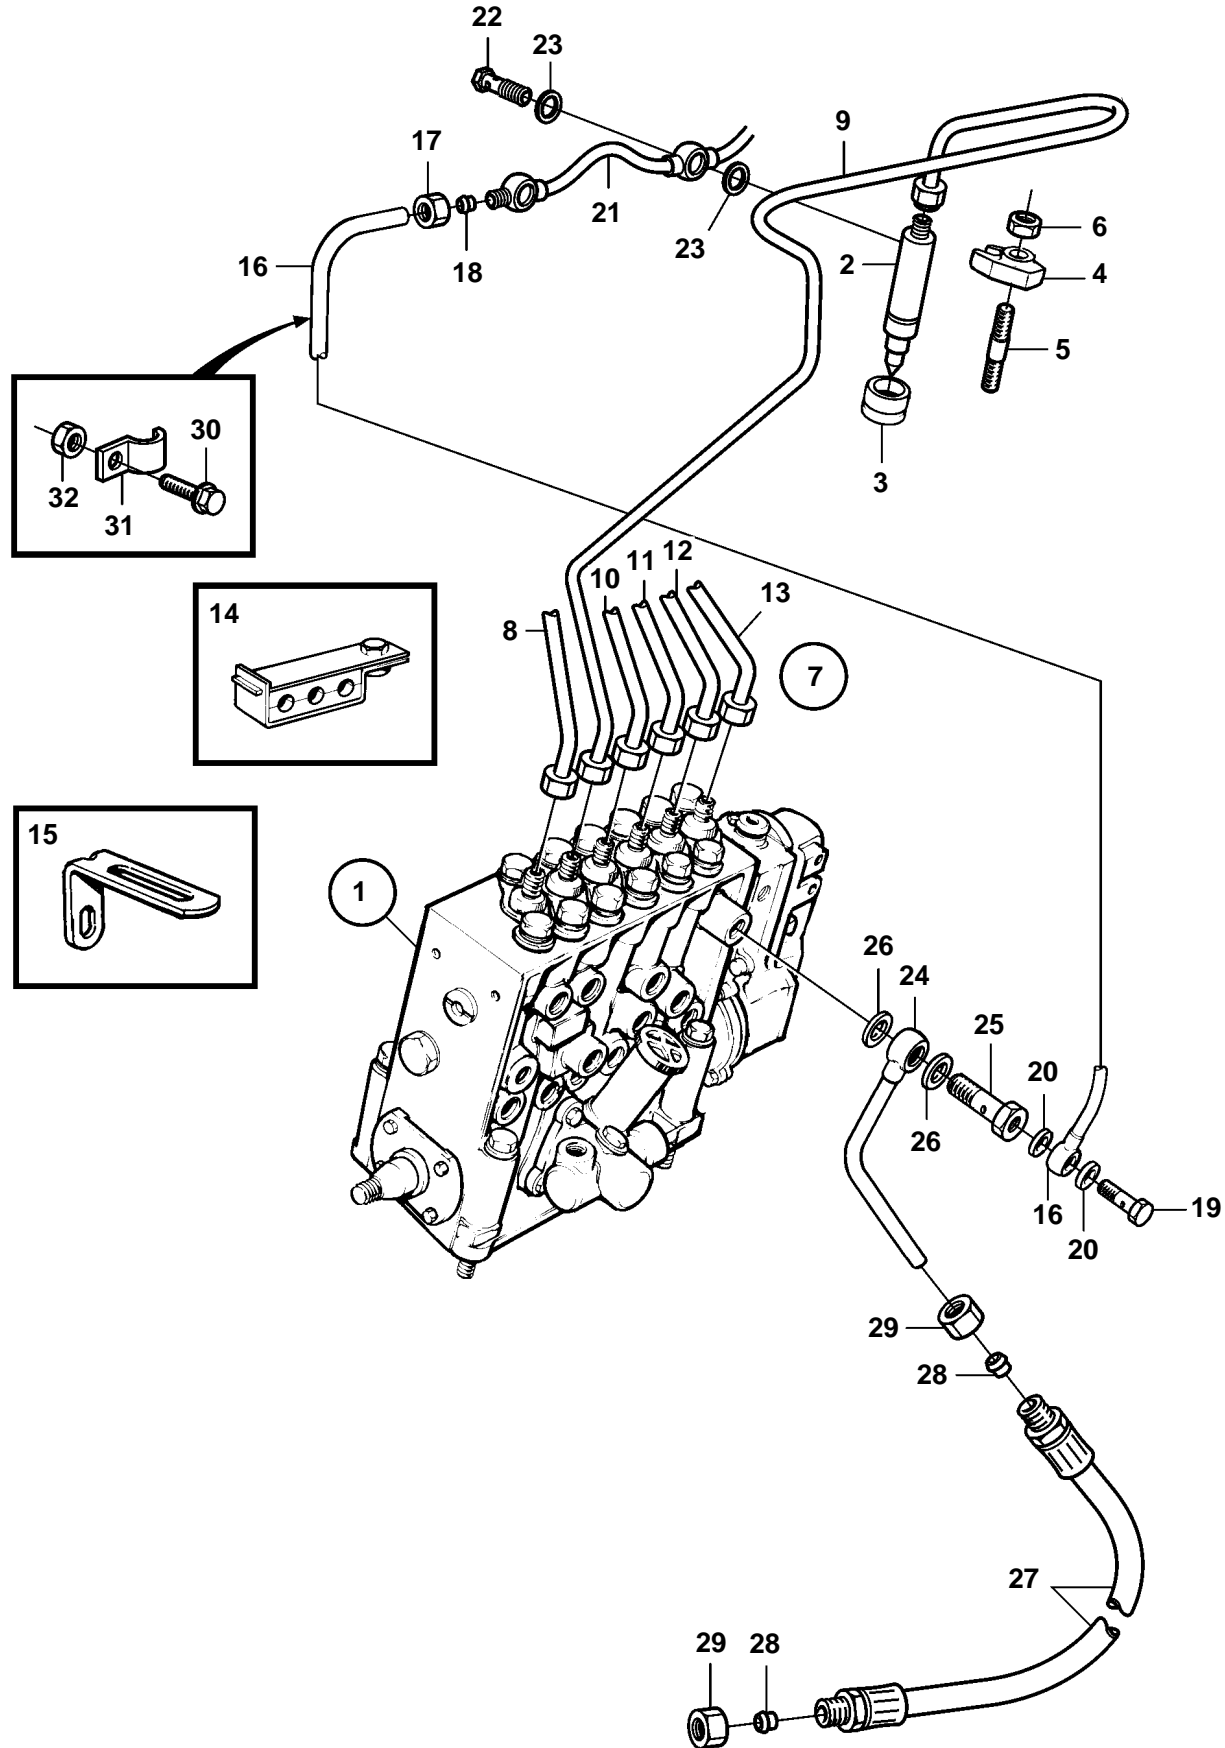

TWD610V

23384

TWD610V

REF	PART NO.	QTY	DESCRIPTION	SEE SEC.	NOTES
1		1	Injection pump		
2				1437	
	848730	6	Injector		
	3803253	6	Injector, exch, exch		
				1574	
				1437	
3	469455	6	Sealing ring		
4	469797	6	Yoke		
5	1545022	6	Stud		
6	971095	6	Nut		
7	20473960	1	Delivery pipe kit		
8		1	· Delivery pipe		CYL 1
9		1	· Delivery pipe		CYL 2
10		1	· Delivery pipe		CYL 3
11		1	· Delivery pipe		CYL 4
12		1	· Delivery pipe		CYL 5
13		1	· Delivery pipe		CYL 6
14	8194327	5	Clamp		2 PIPES
	8194328	1	Clamp		3 PIPES
	8194329	1	Clamp		4 PIPES
	8194331	1	Clamp		6 PIPES
15	465895	1	Clamp		
16	848466	1	Leak-off line		
17	956966	1	Ferrule		
18	956980	1	Nut		
19	74033	1	Hollow screw		
20	947620	2	Gasket		
21	465863	1	Leak-off line		
22	74033	6	Hollow screw		
23	947620	12	Gasket		
24	849229	1	Fuel pipe		
25	16496	1	Hollow screw		
26	969011	2	Gasket		
27	865737	1	Fuel hose		
28	956969	2	· Ferrule		
29	956983	2	· Nut		
30	946471	1	Screw		
31	190601	1	Clamp		
32	971080	1	Nut		