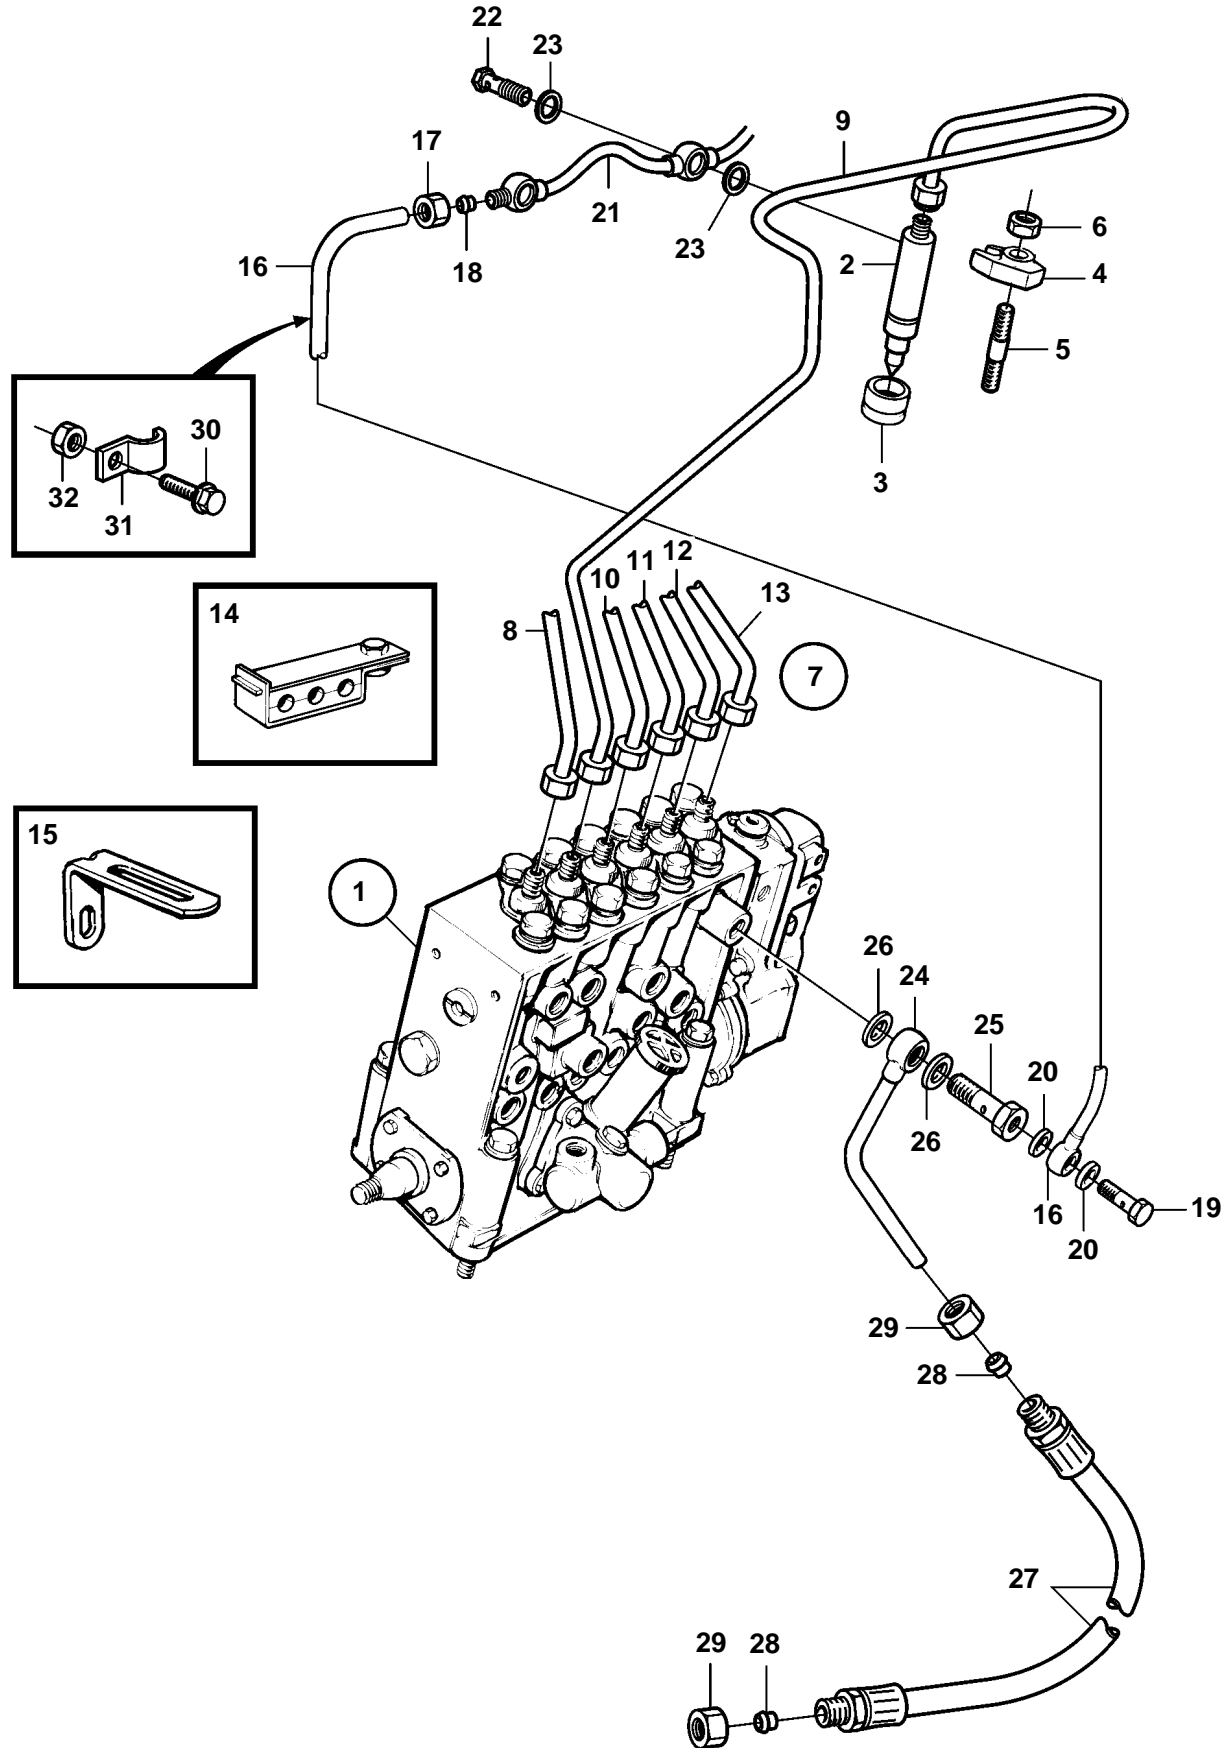

TD610V

23384

TD610V

REF	PART NO.	QTY	DESCRIPTION	SEE SEC.	NOTES
1		1	Injection pump		
2	848729	6	Injector		
	3803252	6	Injector, exch, exch		
				1437	
				1574	
				1437	
3	469455	6	Sealing ring		
4	469797	6	Yoke		
5	1545022	6	Stud		
6	971095	6	Nut		
7	20473960	1	Delivery pipe kit		
8		1	· Delivery pipe		CYL 1
9		1	· Delivery pipe		CYL 2
10		1	· Delivery pipe		CYL 3
11		1	· Delivery pipe		CYL 4
12		1	· Delivery pipe		CYL 5
13		1	· Delivery pipe		CYL 6
14	8194327	5	Clamp		2 PIPES
	8194328	1	Clamp		3 PIPES
	8194329	1	Clamp		4 PIPES
	8194331	1	Clamp		6 PIPES
15	465895	1	Clamp		
16	848466	1	Leak-off line		
17	956966	1	Ferrule		
18	956980	1	Nut		
19	74033	1	Hollow screw		
20	947620	2	Gasket		
21	465863	1	Leak-off line		
22	74033	6	Hollow screw		
23	947620	12	Gasket		
24	849229	1	Fuel pipe		
25	16496	1	Hollow screw		
26	969011	2	Gasket		
27	865737	1	Fuel hose		
28	956969	2	· Ferrule		
29	956983	2	· Nut		
30	946471	1	Screw		
31	190601	1	Clamp		
32	971080	1	Nut		