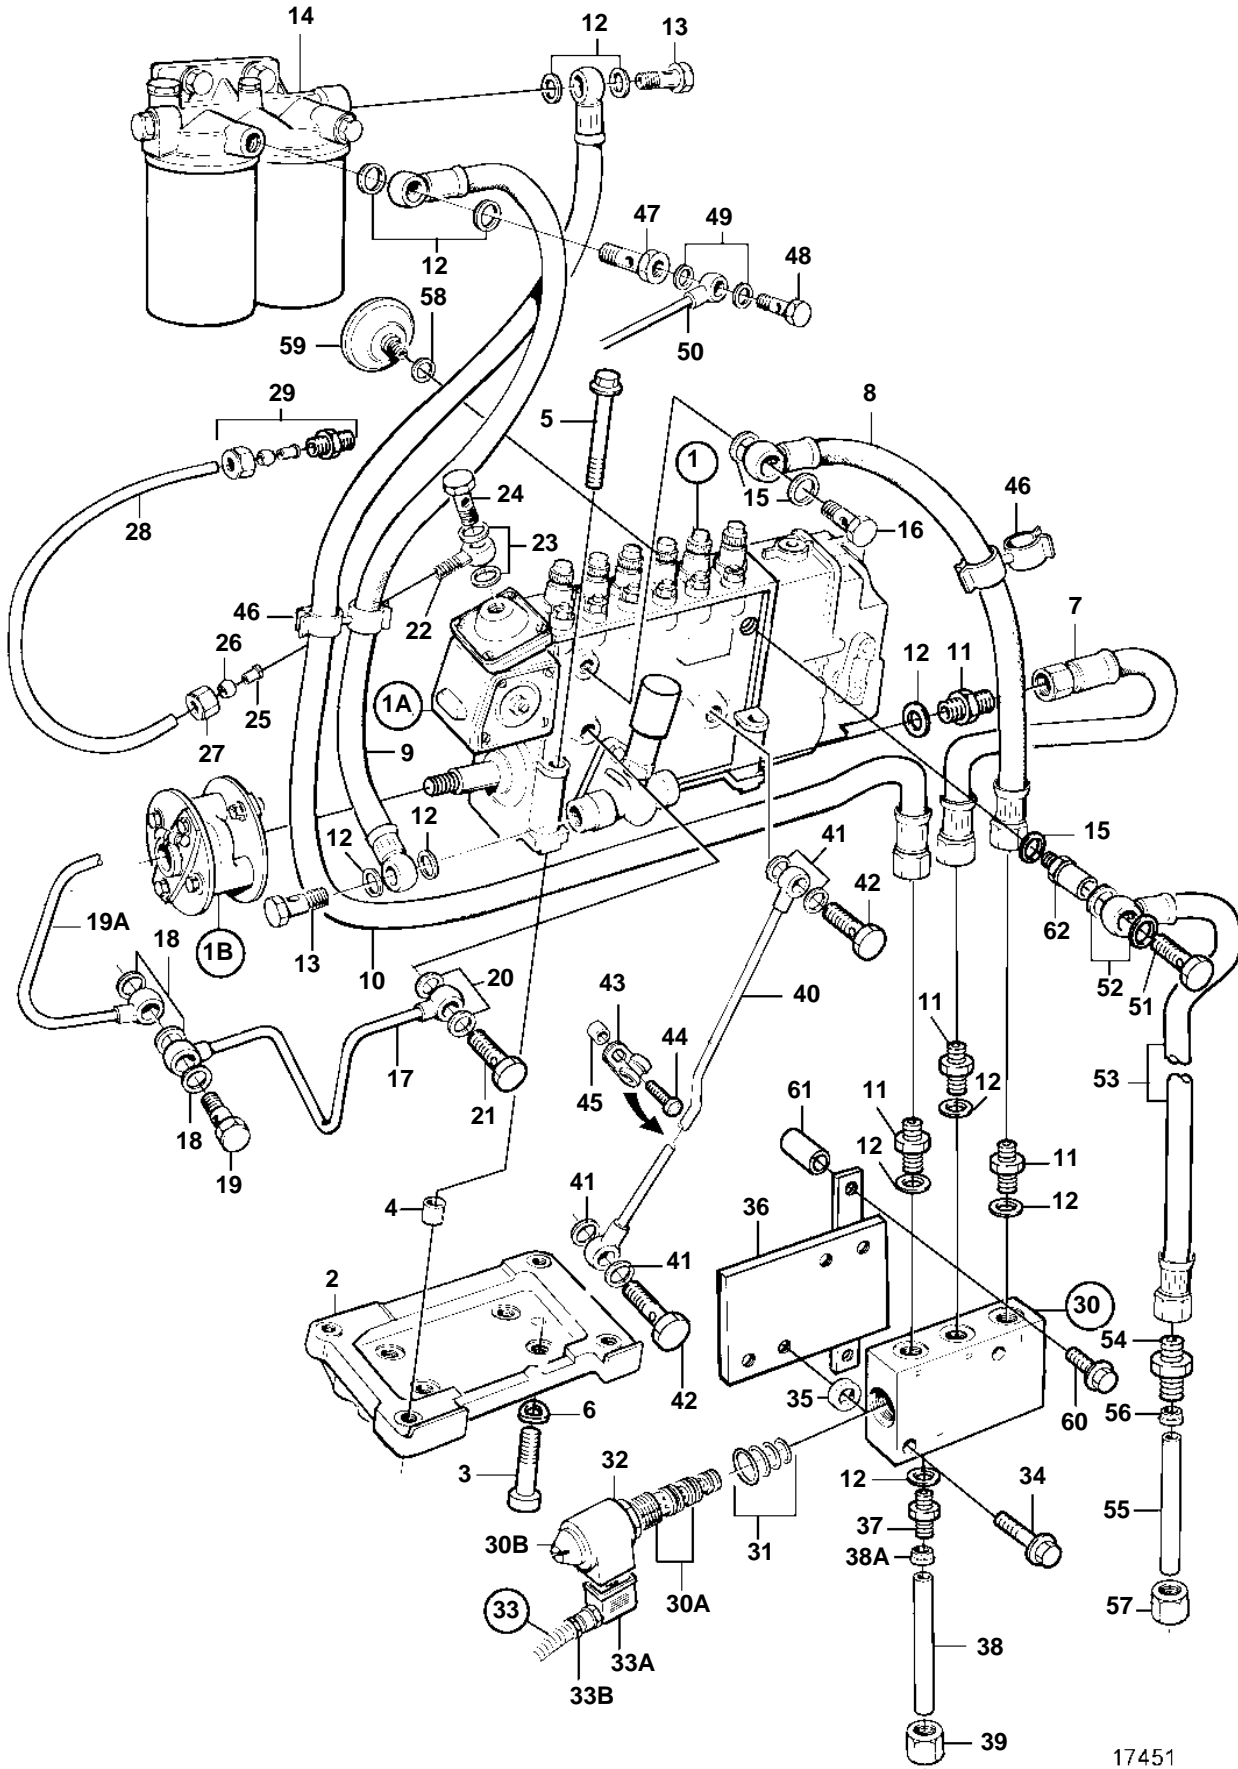

TWD630VE

17451

TWD630VE

REF	PART NO.	QTY	DESCRIPTION	SEE SEC.	NOTES
1	3803722	1	Injection pump, exch		
				2825	
1A		1	• Smoke limiter		
1				2824	
1B		1	Pump companion	3210	
2		1	Shelf		
3	959241	4	Screw		
4	417588	2	Guide sleeve		
5	965189	4	Flange screw		
6	941908	4	Spring washer		
7	3825848	1	Fuel hose		
8	3826284	1	Fuel hose		
9	3825670	1	Fuel hose		
10	3827019	1	Hose		
11	941754	4	Nipple		
12	969011	10	Gasket		
13	25167	2	Hollow screw		
14		1	Fuel filter, with installation comps.	3932	
15	969011	2	Gasket		
16	25167	1	Hollow screw		
17	420944	1	Oil feed pipe		
18	947281	2	Gasket		
19	943103	1	Hollow screw		
19A	420945	1	Oil feed pipe		
20	947281	2	Gasket		
21	48634	1	Hollow screw		
22	945417	1	Nipple		
23	947282	2	Gasket		
24	969299	1	Hollow screw		
25	944717	1	Sleeve		
26	954364	1	Fitting		
27	954356	1	Cap nut		
28	945460	1	Plastic pipe		L=760mm
29		1	Connector	3211	
30	866698	1	Shut-off valve		12V REPL BY 3828982
	866699	1	Shut-off valve		24V REPL BY 3828983
	3828982	1	Shut-off valve		12V, Incl 4 ea nipple 941754 and 4 ea gasket 969011.
	3828983	1	Shut-off valve		24V, Incl 4 ea nipple 941754 and 4 ea gasket 969011.
30A	3825235	1	• Valve		FOR 866698, 866699
30	3828979	1	• Valve		FOR 3828982, 3828983
30B		1	• Nut		
31	3825238	1	• Gasket kit		FOR 866698, 866699
	3828981	1	• O-ring kit		FOR 3828982, 3828983
32	3825239	1	• Magnet		12V
	3825240	1	• Magnet		24V
33	866927	1	Cable kit		
33A	866664	1	• Connector unit		
33B	3888619	1	• Cable union		
34	947760	2	Flange screw		
35	191172	2	Washer		
36	3826159	1	Bracket		
37	977677	1	Nipple		
38	3825770	1	Fuel pipe		
38A	956969	1	• Ferrule		
39	956983	1	Nut		
40	865773	1	Oil return pipe		
41	969011	4	Gasket		
42	25167	2	Hollow screw		
43	942542	1	Clamp		
44	945444	1	Flange screw		
45	946048	1	Spacer washer		