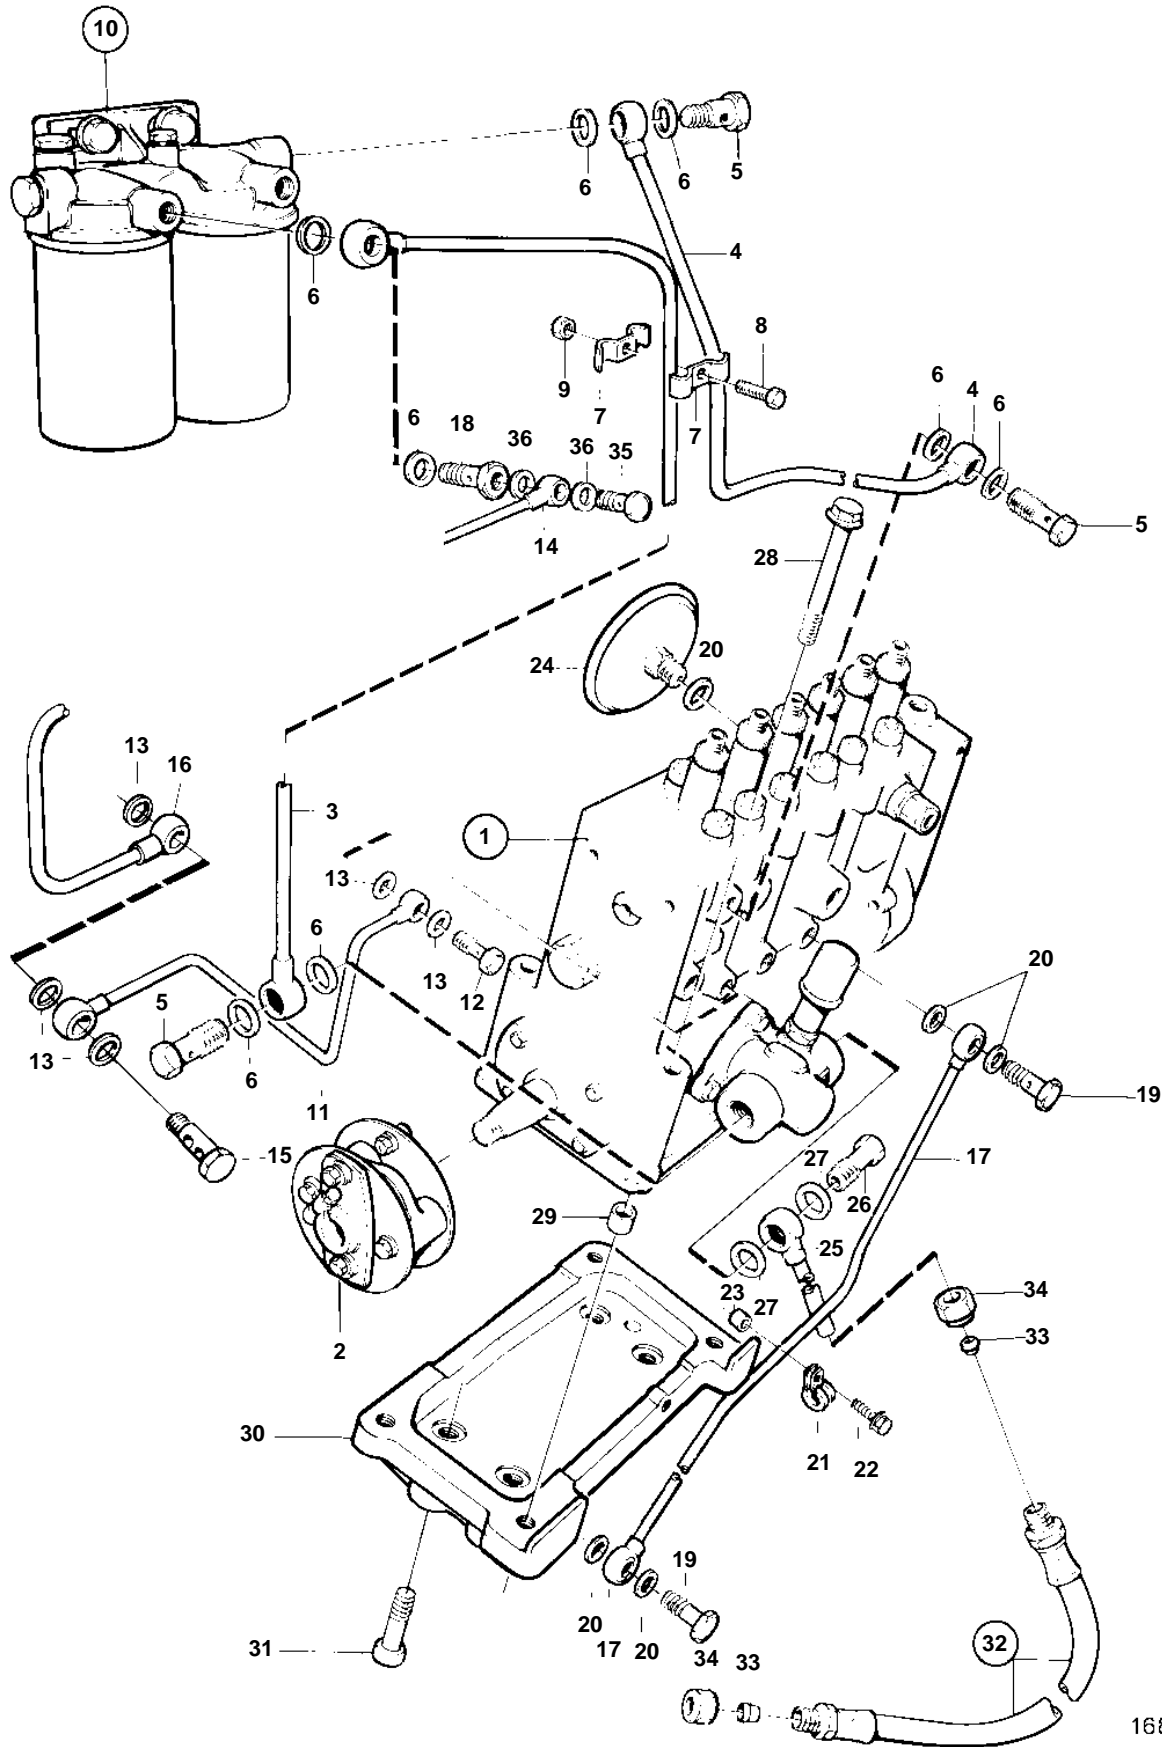

TWD630VE

16864

TWD630VE

REF	PART NO.	QTY	DESCRIPTION	SEE SEC.	NOTES
1	3803722	1	Injection pump, exch		
				2825	
2		1	Pump companion	3210	
3	865769	1	Fuel pipe		
4	865770	1	Fuel pipe		
5	25167	3	Hollow screw		
6	969011	8	Gasket		
7	404279	2	Clamp		
8	956095	1	Screw		
9	955781	1	Nut		
10		1	Fuel filter	3932	
11	420944	1	Oil feed pipe		
12	48634	1	Hollow screw		
13	947281	5	Gasket		
14	865771	1	Leak-off line		
15	943103	1	Hollow screw		
16	420945	1	Oil feed pipe		Cylinder block - Injection timing device.
17	865773	1	Oil return pipe		
18	16496	1	Hollow screw		
19	25167	2	Hollow screw		
20	969011	5	Gasket		
21	942542	1	Clamp		
22	945444	1	Flange screw		
23	946048	1	Spacer washer		
24	477173	1	Pressure equalizer		
25	837608	1	Fuel pipe		
26	25167	1	Hollow screw		
27	969011	2	Gasket		
28	965189	4	Flange screw		
29	417588	2	Guide sleeve		
30		1	Shelf		
31	959241	4	Screw		
32	865737	1	Fuel hose		
33	956969	2	· Ferrule		
34	956983	2	· Nut		
35	74033	1	Hollow screw		
36	947620	2	Gasket		