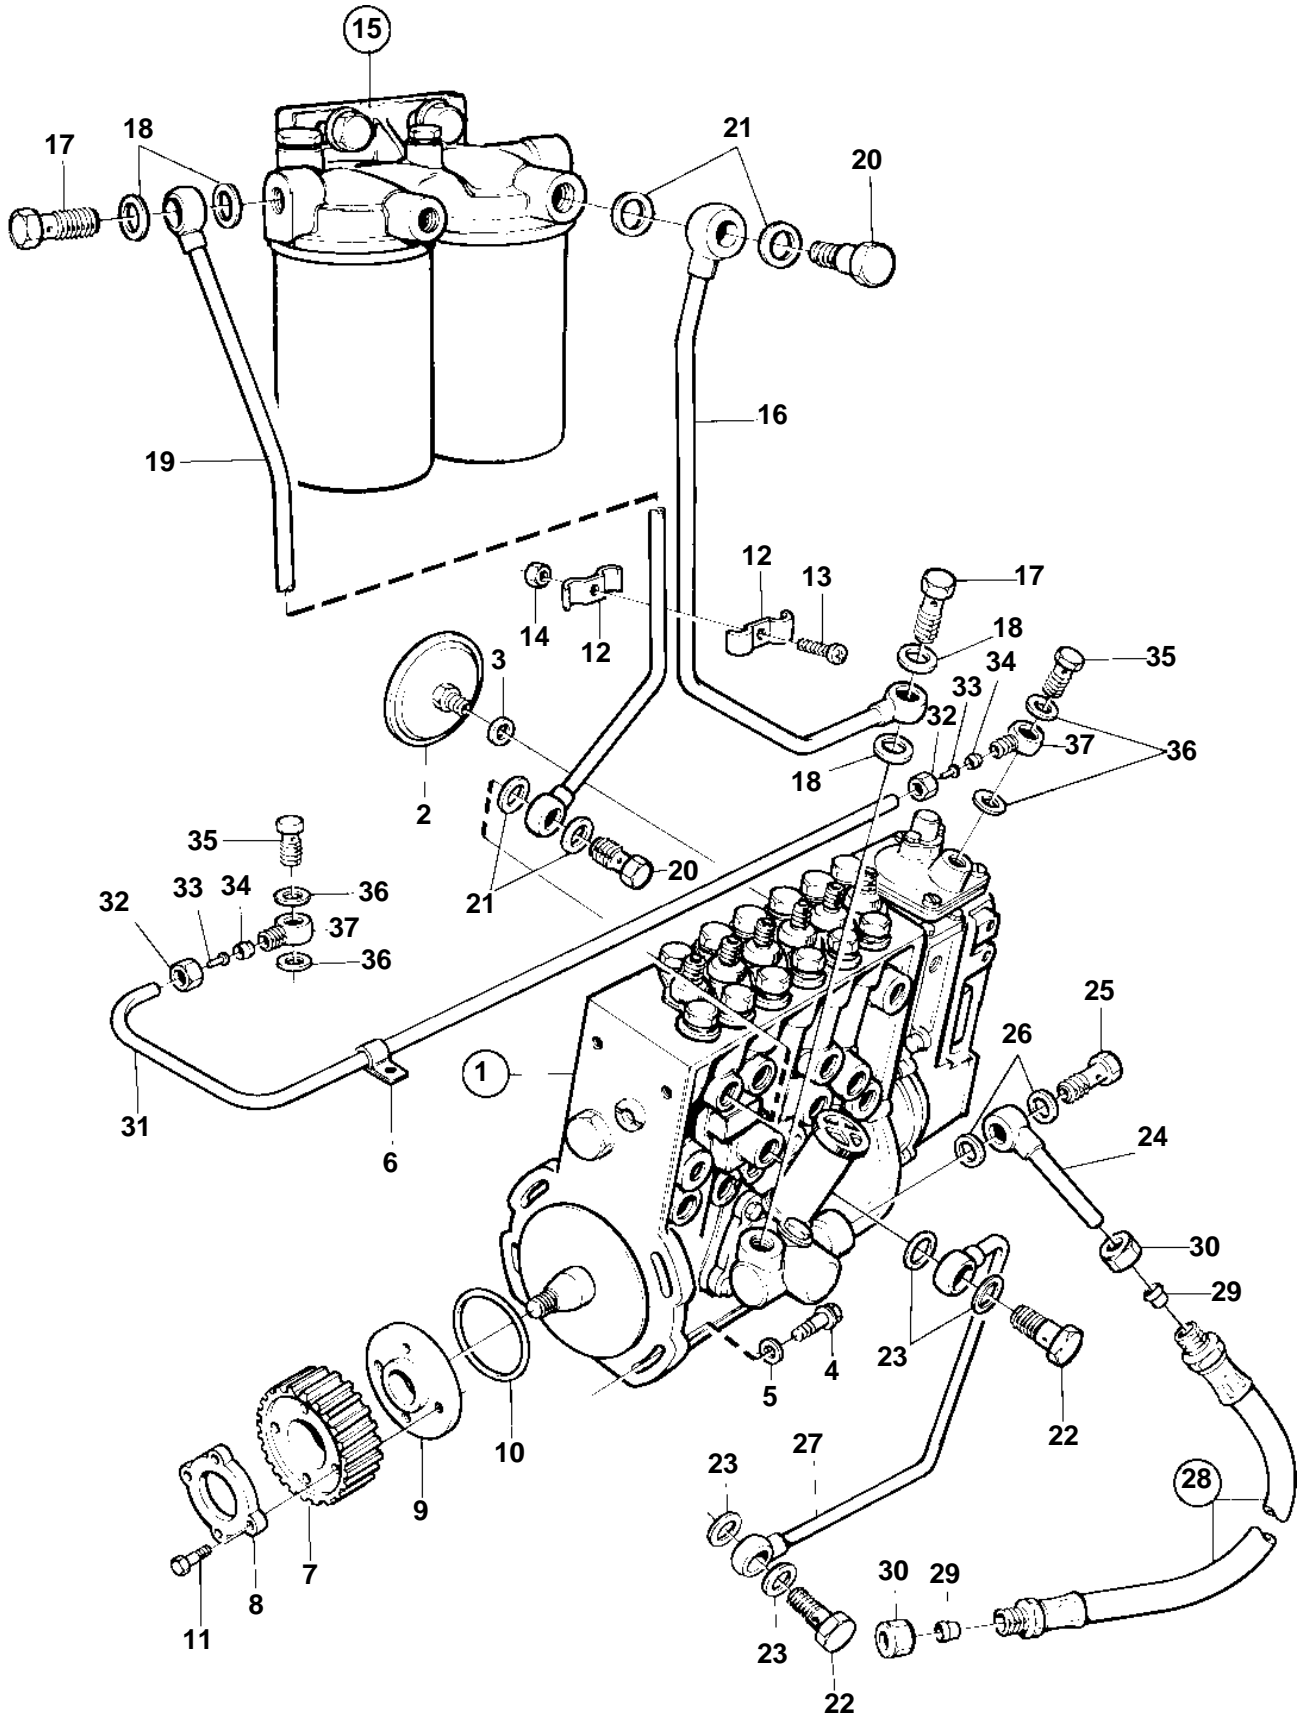

TD630VE

16863

TD630VE

REF	PART NO.	QTY	DESCRIPTION	SEE SEC.	NOTES
1				3928	
	3803732	1	Injection pump, exch		
				2826	
2	477173	1	Pressure equalizer		
3	969011	1	Gasket		
4	946472	3	Screw		M10x30mm
5	941908	3	Spring washer		
6	940374	1	Clamp		
7	465870	1	Gear		
			Bulletin 45-01	45-01-EN	Timing Gears, 71, 100, 121
8	465771	1	Intermediate section		
9	465968	1	Hub		
10	925256	1	O-ring		
11	465782	4	Screw		
12	404279	2	Clamp		
13	956095	1	Screw		
14	955781	1	Nut		
15		1	Fuel filter	3932	
16	847868	1	Fuel pipe		
17	25167	2	Hollow screw		
18	969011	4	Gasket		
19	847869	1	Fuel pipe		
20	25167	2	Hollow screw		
21	969011	4	Gasket		
22	48634	2	Hollow screw		
23	947281	4	Gasket		
24	837608	1	Fuel pipe		
25	25167	1	Hollow screw		
26	969011	2	Gasket		
27	420949	1	Oil feed pipe		Cylinder block - Fuel injection pump
28	865737	1	Fuel hose		
29	956969	2	· Ferrule		
30	956983	2	· Nut		
31	945460	1	Plastic pipe		L=760mm
32	954356	2	Cap nut		
33	944717	2	Sleeve		
34	954364	2	Fitting		
35	969299	2	Hollow screw		
36	11994	4	Gasket		
37	945417	2	Nipple		