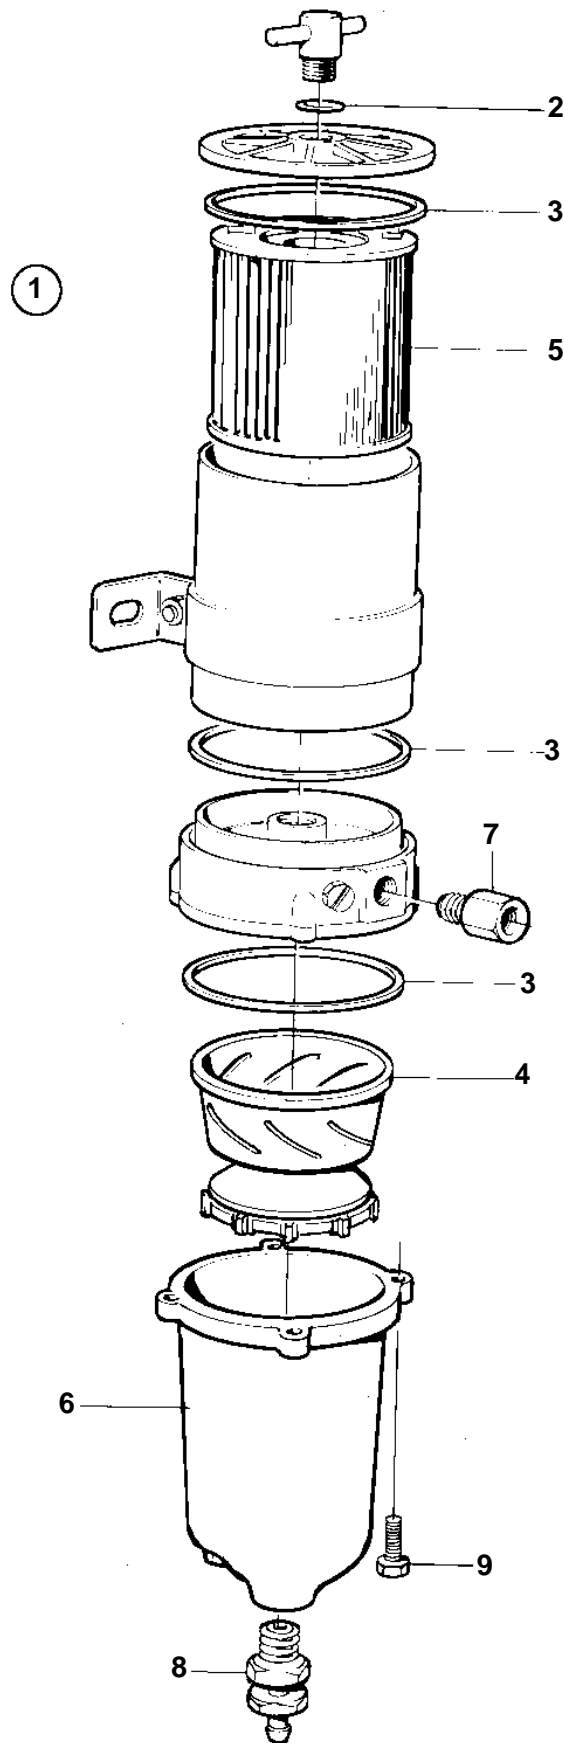

TD610V, TWD610V, TD630VE, TWD630VE, TD640VE

16650

TD610V, TWD610V, TD630VE, TWD630VE, TD640VE

REF	PART NO.	QTY	DESCRIPTION	SEE SEC.	NOTES
1	3825020	1	Fuel cleaner		REPL BY 877769
			• Bulletin 50-10	50-10-EN	Changes in Fuel Filter Program due to Legislation
			• Bulletin 50-11A	50-11A-EN	Fuel Filters / Water Separators
1	877769	1	Fuel filter kit		
2	838505	1	• O-ring		
3	846719	3	• Gasket		
4	3825028	1	• Turbine		
5	3838852	1	• Fuel filter insert		
6	3838853	1	• Bowl		Transparent Bowl.
7	846620	2	• Nipple		
8	3825031	1	• Tap		
9	940094	4	• Screw		