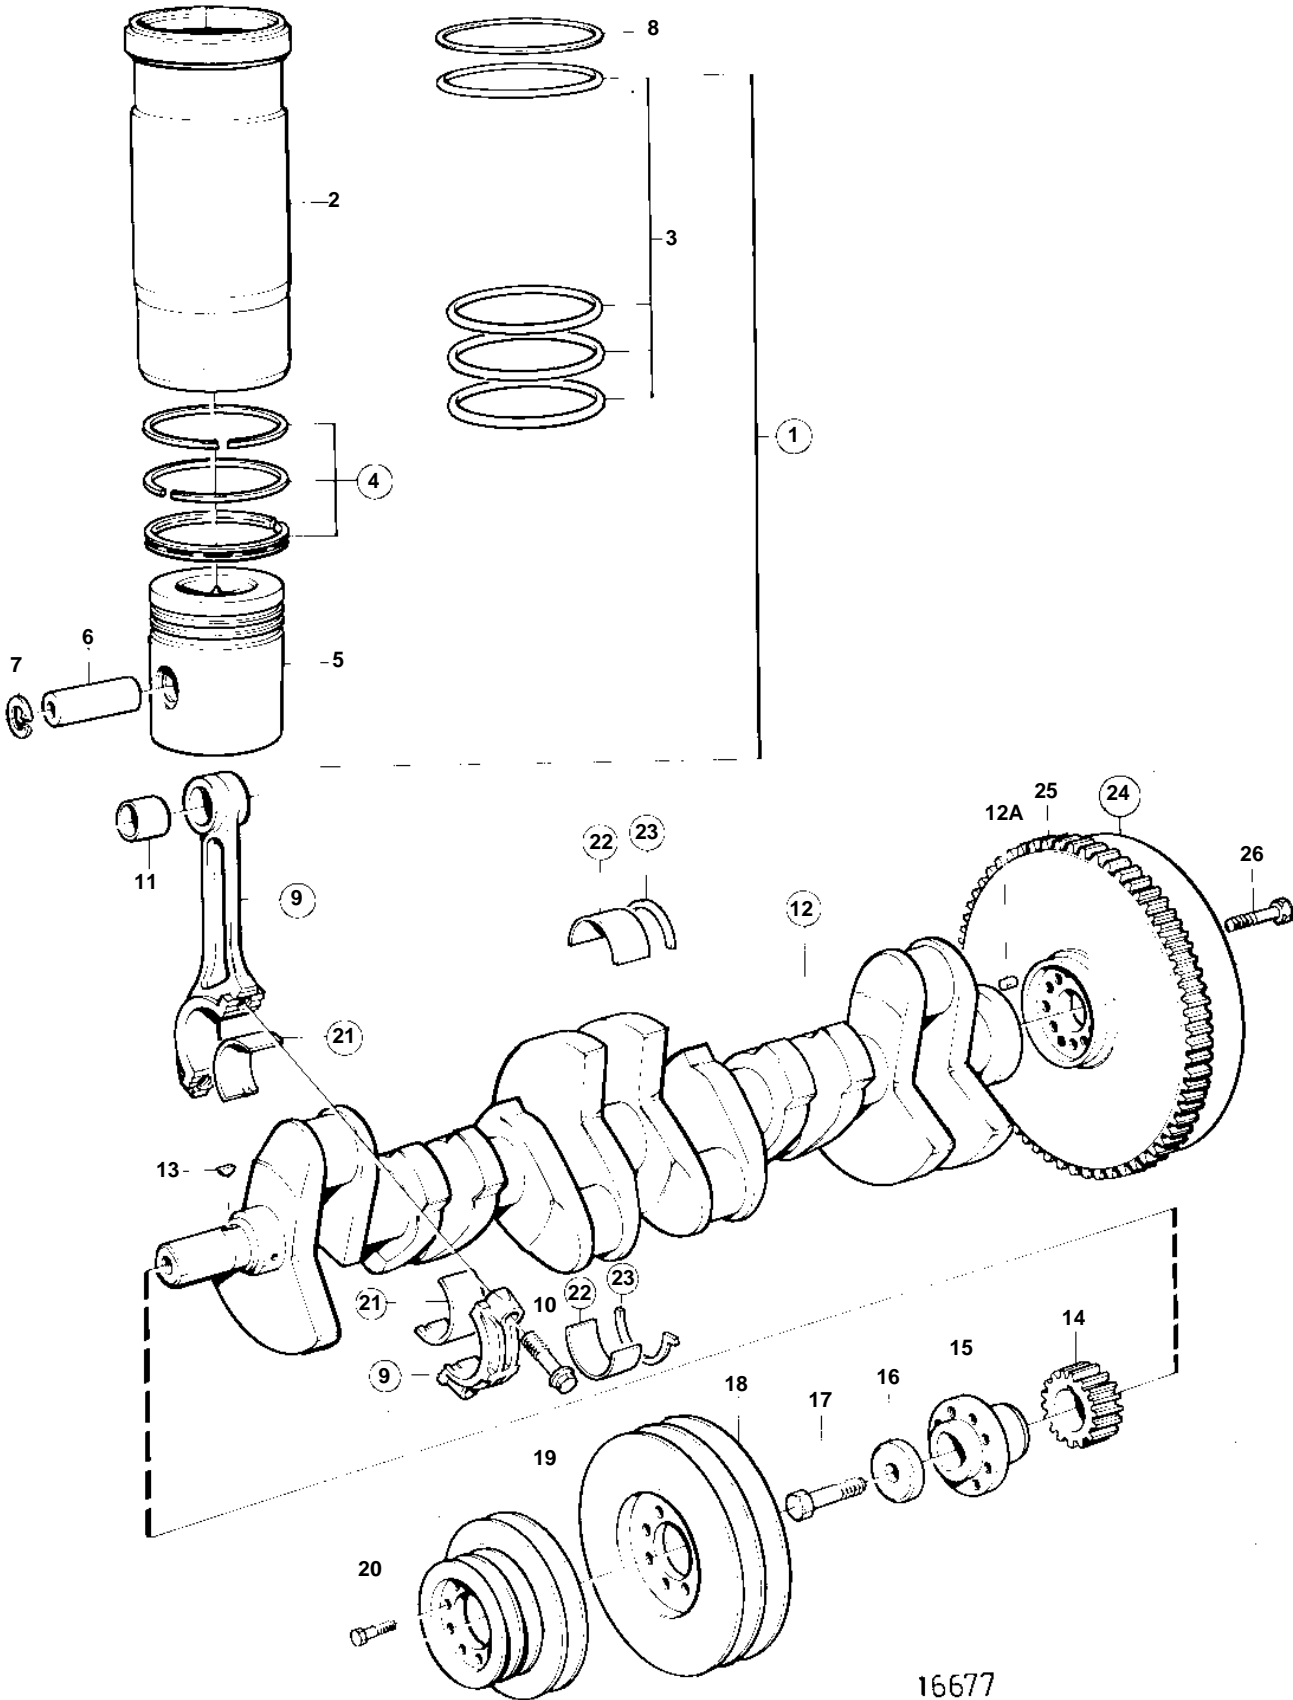

TD640VE

16677

TD640VE

REF	PART NO.	QTY	DESCRIPTION	SEE SEC.	NOTES
1	276867	6	Cylinder liner kit		
2		6	· Cylinder liner		
3	271161	6	· Sealing ring kit		
4	276310	6	· Piston ring kit		
5		6	· Piston		
6	3978023	6	· Piston pin		
7	914523	12	· Lock ring		
8	465394	X	Shim		TH=0,20mm, Use only when repairing.
	465395	X	Shim		Use only when repairing., TH = 0,30mm
	465396	X	Shim		Use only when repairing., TH = 0,50mm
9	3092237	6	Connecting rod		
			Bulletin 45-30	45-30-EN	New connecting rod for TAMD60B
10	465815	12	· Screw		
11	465816	6	· Bushing		
12	24427376	1	Crankshaft		(8192122)
12A	950677	1	· Pin		
13	422253	1	· Woodruff key		
14	471528	1	Gear		
			Bulletin 45-01	45-01-EN	Timing Gears, 71, 100, 121
15	465779	1	Hub		
16	420124	1	Washer		
17	1543035	1	Screw		L=72mm
18	888020	1	Pulley		
19	4772117	1	Pulley		3-GROOVES
	466493	1	Pulley		For crankshaft mounted fan (4-groove).
20	471529	8	Screw		L=60mm
21	270139	6	Big end bearing kit		STD
			Bulletin 45-30	45-30-EN	New connecting rod for TAMD60B
21	270140	6	Big end bearing kit		U.S=0,25mm
	270141	6	Big end bearing kit		U.S=0,50mm
	270142	6	Big end bearing kit		U.S=0,76mm
	270143	6	Big end bearing kit		U.S=1,01mm
		6	Big end bearing kit		U.S=1,27mm
22	271230	7	Main bearing kit		STD
	271231	7	Main bearing kit		U.S=0,25mm
	271232	7	Main bearing kit		U.S=0,50mm
	271233	7	Main bearing kit		U.S=0,76mm
	271234	7	Main bearing kit		U.S=1,01mm
	271235	7	Main bearing kit		U.S=1,27mm
23	276751	1	Thrust washer kit		STD D
	276752	1	Thrust washer kit		O.S=0,10mm
	276753	1	Thrust washer kit		O.S=0,20mm
		1	Thrust washer kit		O.S=0,30mm
24		1	Flywheel		See page with flywheel and flywheel housing.
25		1	Gear ring		See page with flywheel and flywheel housing.
26		9	Bolt		See page with flywheel and flywheel housing.