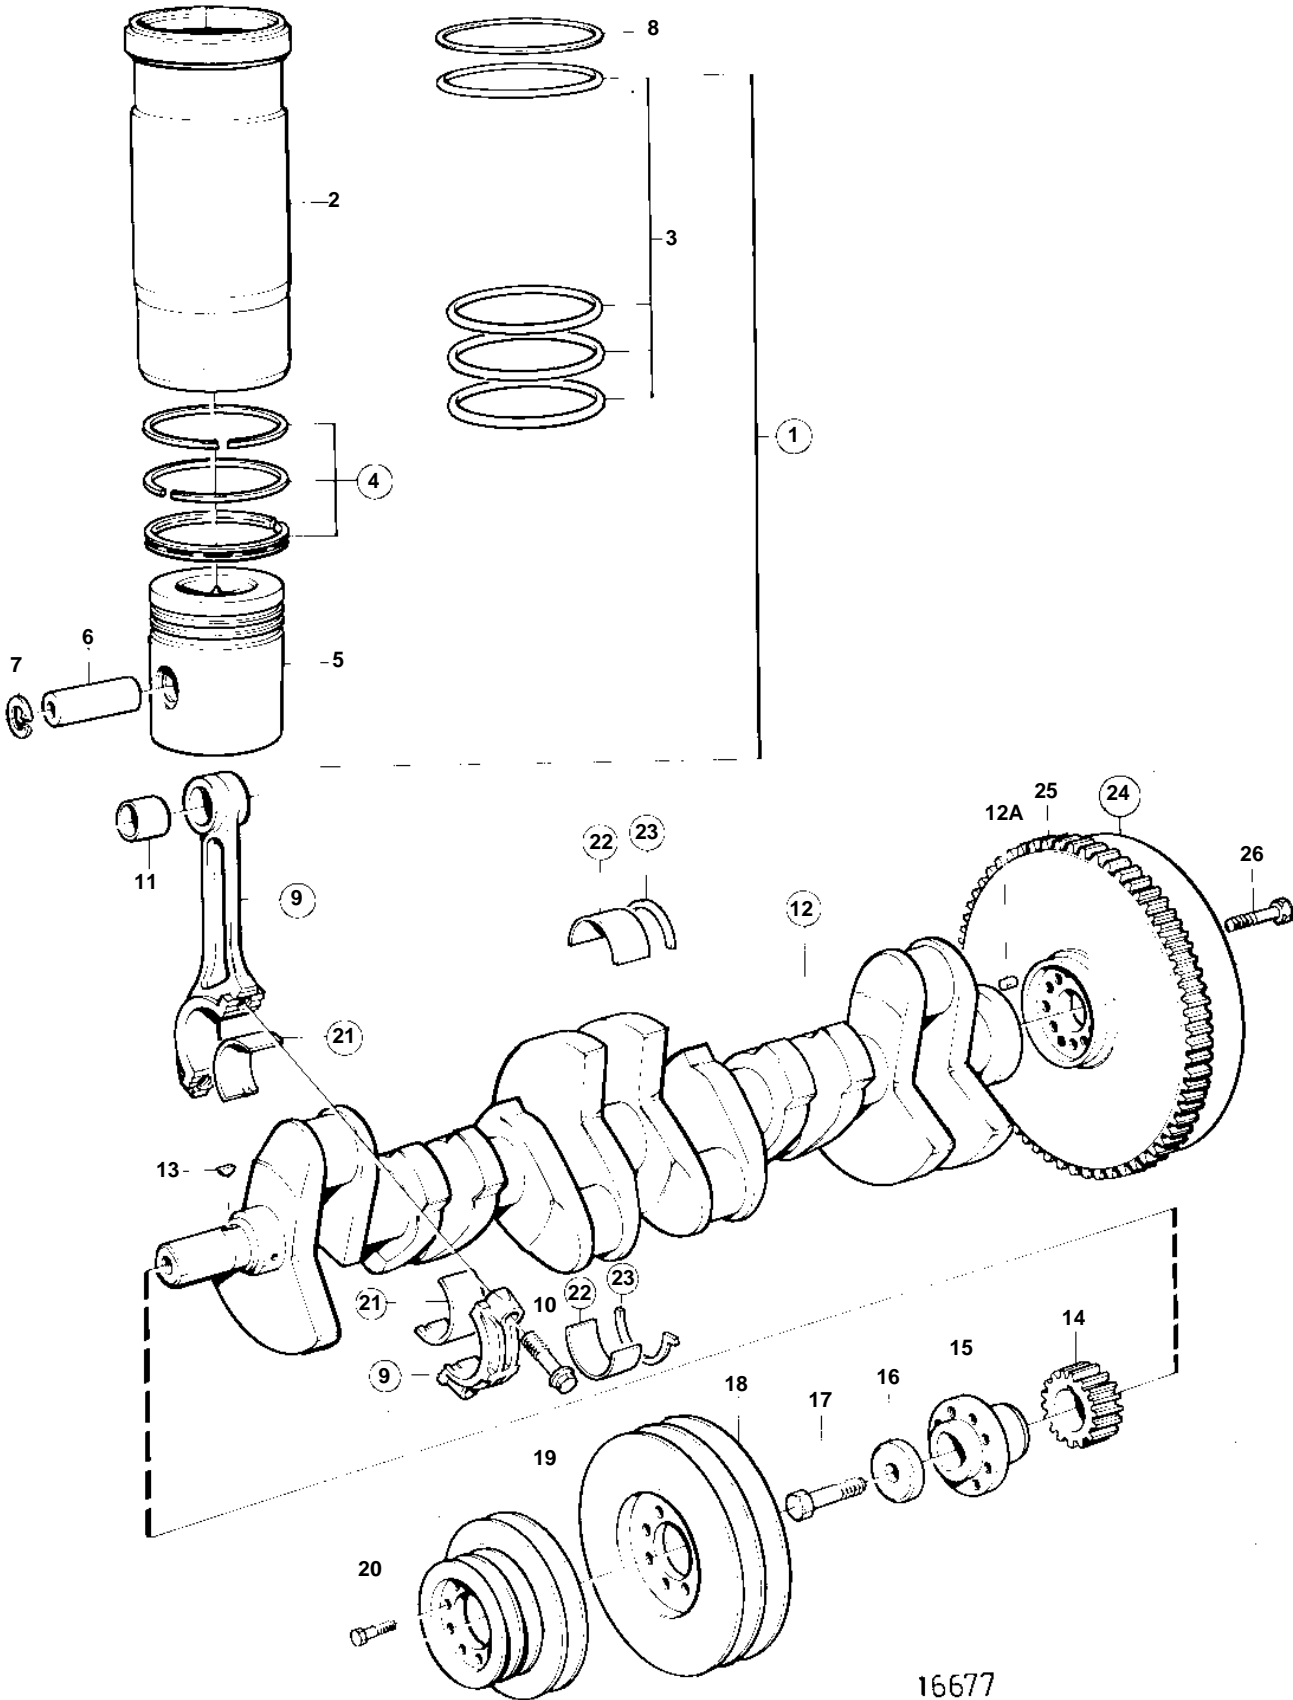

TD630VE, TWD630VE

16677

## TD630VE, TWD630VE

REF	PART NO.	QTY	DESCRIPTION	SEE SEC.	NOTES
1	276929	6	Cylinder liner kit		
2		6	· Cylinder liner		
3	271161	6	· Sealing ring kit		
4	276310	6	· Piston ring kit		
5		6	· Piston		
6	3978023	6	· Piston pin		
7	914523	12	· Lock ring		
8	465394	X	Shim		TH=0,20mm, Use only when repairing.
	465395	X	Shim		Use only when repairing., TH = 0,30mm
	465396	X	Shim		Use only when repairing., TH = 0,50mm
9	3092237	6	Connecting rod		
			Bulletin 45-30	45-30-EN	New connecting rod for TAMD60B
10	465815	12	· Screw		
11	465816	6	· Bushing		
12	24427376	1	Crankshaft		(8192122)
12A	950677	1	· Pin		
13	422253	1	· Woodruff key		
14	471528	1	Gear		
			Bulletin 45-01	45-01-EN	Timing Gears, 71, 100, 121
15	465779	1	Hub		
16	420124	1	Washer		
17	470366	1	Screw		L=65mm
	1543035	1	Screw		L=72mm
18	3825339	1	Pulley		
	888019	1	Pulley		For twin alternators.
19	4772117	1	Pulley		3-GROOVES
20	471529	8	Screw		L=60mm
21	270139	6	Big end bearing kit		STD
			Bulletin 45-30	45-30-EN	New connecting rod for TAMD60B
21	270140	6	Big end bearing kit		U.S=0,25mm
	270141	6	Big end bearing kit		U.S=0,50mm
	270142	6	Big end bearing kit		U.S=0,76mm
	270143	6	Big end bearing kit		U.S=1,01mm
		6	Big end bearing kit		U.S=1,27mm
22	271230	7	Main bearing kit		STD
	271231	7	Main bearing kit		U.S=0,25mm
	271232	7	Main bearing kit		U.S=0,50mm
	271233	7	Main bearing kit		U.S=0,76mm
	271234	7	Main bearing kit		U.S=1,01mm
	271235	7	Main bearing kit		U.S=1,27mm
23	276751	1	Thrust washer kit		STD D
	276752	1	Thrust washer kit		O.S=0,10mm
	276753	1	Thrust washer kit		O.S=0,20mm
		1	Thrust washer kit		O.S=0,30mm
24		1	Flywheel	3155	
25		1	Gear ring	3155	
26		9	Bolt	3155	