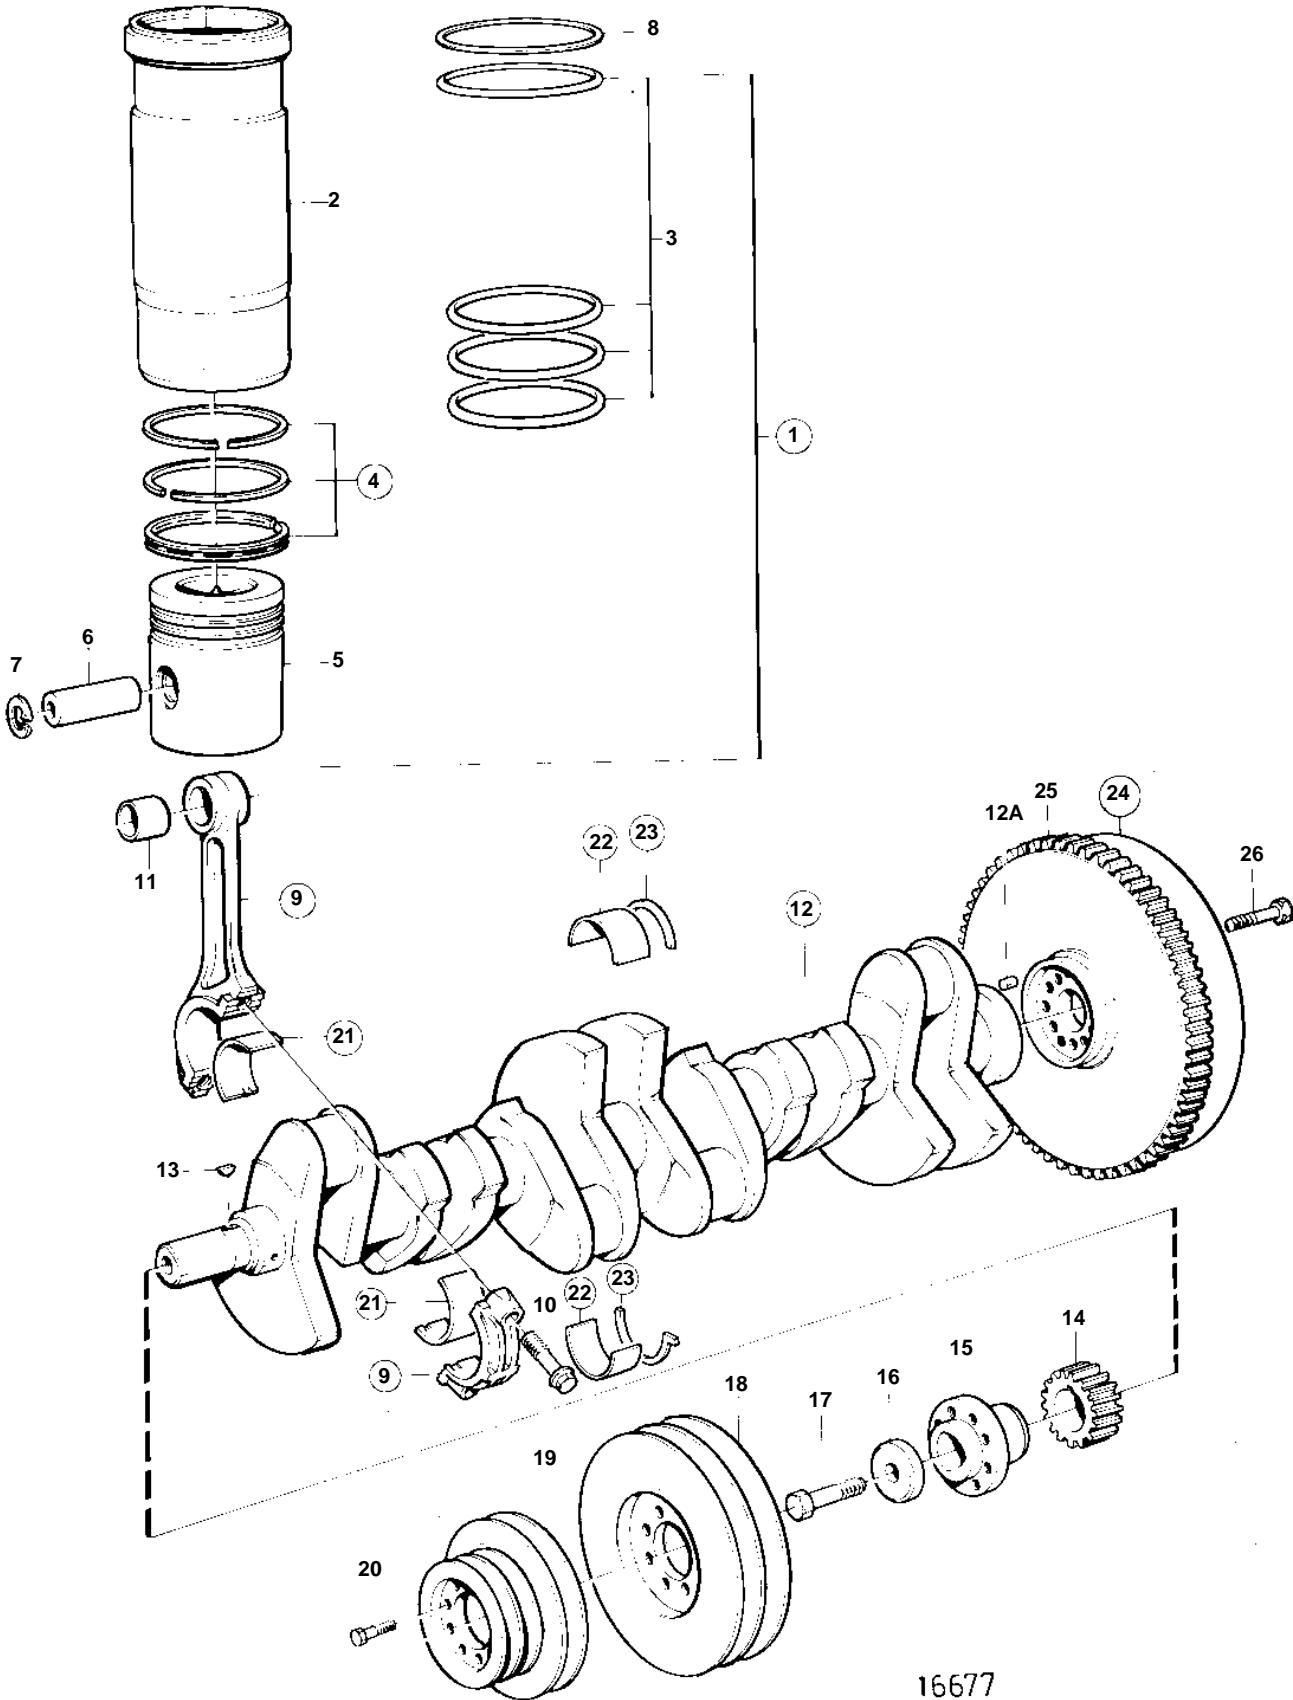

TD610V, TWD610V

TD610V, TWD610V

REF	PART NO.	QTY	DESCRIPTION	SEE SEC.	NOTES
1	876612	6	Cylinder liner kit		TD610V
	876199	6	Cylinder liner kit		TWD610V
2		6	· Cylinder liner		
3	271161	6	· Sealing ring kit		
4	876650	6	· Piston ring kit		TD610V
	270713	6	· Piston ring kit		TWD610V
5		6	· Piston		
6	3978023	6	· Piston pin		
7	914523	12	· Lock ring		
8	465394	X	Shim		TH=0,20mm, Use only when repairing.
	465395	X	Shim		Use only when repairing., TH = 0,30mm
	465396	X	Shim		Use only when repairing., TH = 0,50mm
9	3092237	6	Connecting rod		
			· Bulletin 45-30	45-30-EN	New connecting rod for TAMD60B
10	465815	12	· Screw		
11	465816	6	· Bushing		
12	24427376	1	Crankshaft		(8192122)
12A	950677	1	· Pin		
13	422253	1	· Woodruff key		
14	471528	1	Gear		
			· Bulletin 45-01	45-01-EN	Timing Gears, 71, 100, 121
15	465779	1	Hub		
16	420124	1	Washer		
17	470366	1	Screw		L=65mm
	1543035	1	Screw		L=72mm
18	3825339	1	Pulley		
	888019	1	Pulley		For twin alternators.
19	4772117	1	Pulley		3-GROOVES
	466493	1	Pulley		For crankshaft mounted fan (4-groove)., TD610V
20	471529	8	Screw		L=60mm
21	270139	6	Big end bearing kit		STD
			· Bulletin 45-30	45-30-EN	New connecting rod for TAMD60B
21	270140	6	Big end bearing kit		U.S=0,25mm
	270141	6	Big end bearing kit		U.S=0,50mm
	270142	6	Big end bearing kit		U.S=0,76mm
	270143	6	Big end bearing kit		U.S=1,01mm
		6	Big end bearing kit		U.S=1,27mm
22	271230	7	Main bearing kit		STD
	271231	7	Main bearing kit		U.S=0,25mm
	271232	7	Main bearing kit		U.S=0,50mm
	271233	7	Main bearing kit		U.S=0,76mm
	271234	7	Main bearing kit		U.S=1,01mm
	271235	7	Main bearing kit		U.S=1,27mm
23	276751	1	Thrust washer kit		STD D
	276752	1	Thrust washer kit		O.S=0,10mm
	276753	1	Thrust washer kit		O.S=0,20mm
		1	Thrust washer kit		O.S=0,30mm
24		1	Flywheel	3155	
25		1	Gear ring	3155	
26		9	Bolt	3155	