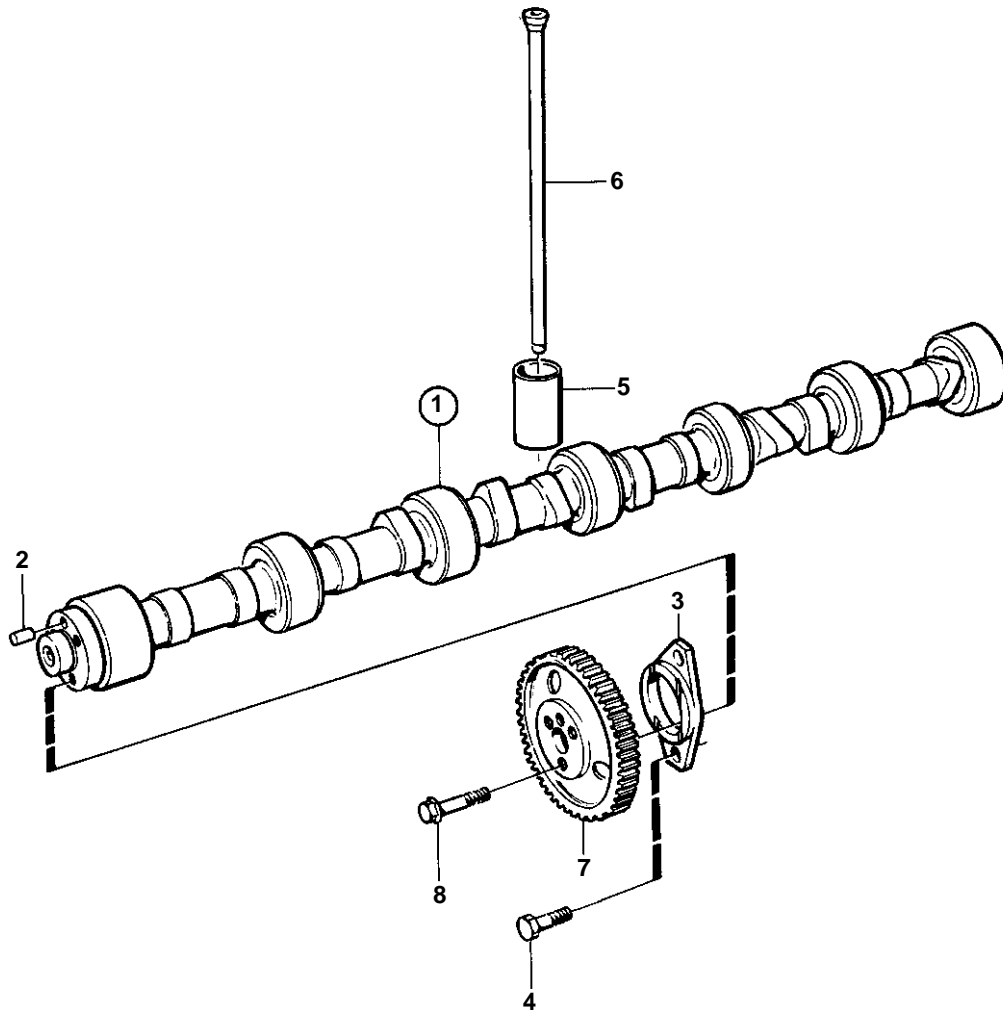

TD610V, TWD610V, TD630VE, TWD630VE, TD640VE

15107

TD610V, TWD610V, TD630VE, TWD630VE, TD640VE

REF	PART NO.	QTY	DESCRIPTION	SEE SEC.	NOTES
1	465787	1	Camshaft		
2	950588	1	· Pin		
3	465789	1	Flange		
4	471509	2	Screw		
5	421067	12	Lifter		NITRO
6	420021	12	Push rod		
7	478297	1	Gear		
			· Bulletin 45-01	45-01-EN	Timing Gears, 71, 100, 121
8	471555	3	Screw		