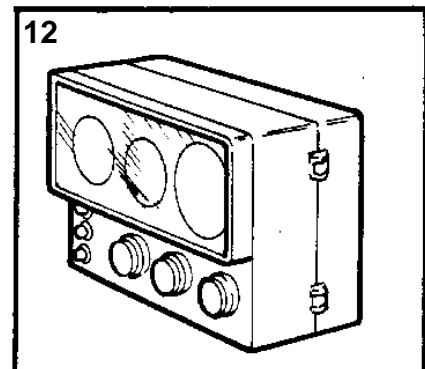

TD610V, TWD610V, TD630VE, TWD630VE, TD640VE

TD610V, TWD610V, TD630VE, TWD630VE, TD640VE

REF	PART NO.	QTY	DESCRIPTION	SEE SEC.	NOTES
1	866835	1	Pressure sensor, oil-engine · Bulletin P-38-6-1	P-38-6-1-EN	0-10bar Vibration Damping Kit
2	863169	1	Pressure monitor, oil pressure		0,7bar
3	835980	1	Nipple		
	809109	1	Elbow nipple		
4	848829	1	Temperature sensor		103°C
	862250	1	Thermo monitor		97°C
5	862154	1	Temperature sensor, coolant water temp.		MAX 120°C
6	11998	2	Gasket		
7	862251	1	Tachometer sensor		
8	863412	1	Spacer sleeve		L=10,9mm
9	947624	1	Gasket		
10	949656	1	O-ring		
11	862672	1	Cable trunk, engine		
	863867	X	Cable trunk		L=2500mm
	846648	X	Extension cable		L=3000mm
	846649	X	Extension cable		L=5000mm
	846650	X	Extension cable		L=7000mm
	863868	X	Cable trunk		L=8000mm
12		1	Instrument panel		
				3216	
13		1	Tachometer	3309	
14		X	Electrical materials	1963	