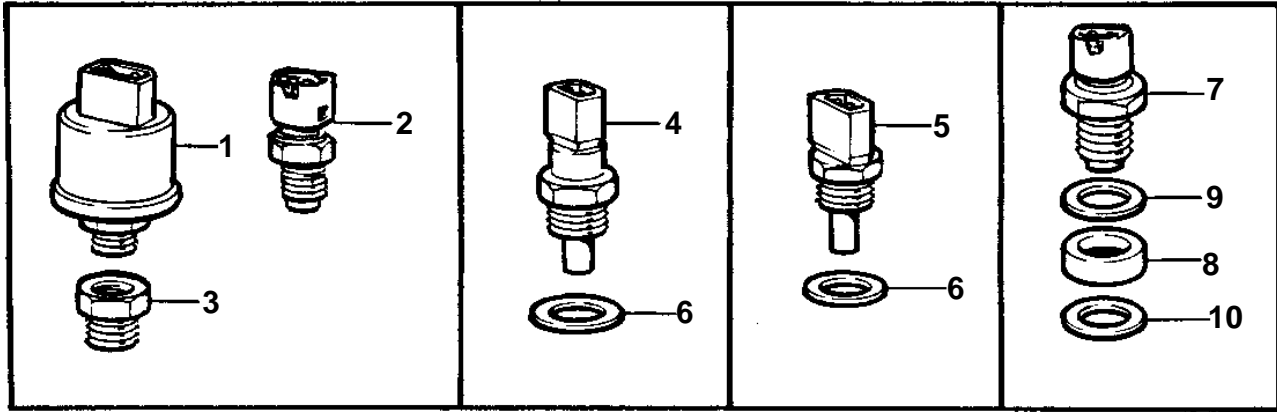

TD610V, TWD610V, TD630VE, TWD630VE, TD640VE

TD610V, TWD610V, TD630VE, TWD630VE, TD640VE

REF	PART NO.	QTY	DESCRIPTION	SEE SEC.	NOTES
1	866835	1	Pressure sensor, oil-engine · Bulletin P-38-6-1	P-38-6-1-EN	0-10bar Vibration Damping Kit
2	863169	1	Pressure monitor, oil pressure		0,7bar
3	835980	1	Nipple		
	809109	1	Elbow nipple		
4	848829	1	Temperature sensor		103°C
	862250	1	Thermo monitor		97°C
5	862154	1	Temperature sensor, coolant water temp.		MAX 120°C
6	11998	2	Gasket		
7	862251	1	Tachometer sensor		
8	863412	1	Spacer sleeve		L=10,9mm
9	947624	1	Gasket		
10	949656	1	O-ring		
11	862672	1	Cable trunk, engine		
	863867	X	Cable trunk		L=2500mm
	846648	X	Extension cable		L=3000mm
	846649	X	Extension cable		L=5000mm
	846650	X	Extension cable		L=7000mm
	863868	X	Cable trunk		L=8000mm
12		1	Instrument panel		
				3216	
13		1	Tachometer	3309	
14		X	Electrical materials	1963	