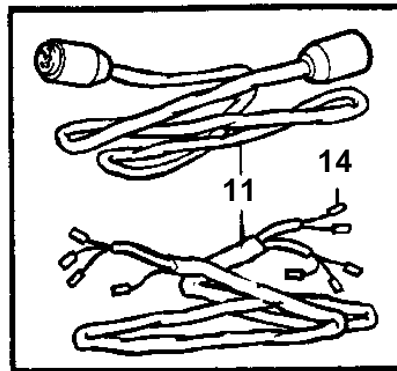

TD610V, TWD610V, TD630VE, TWD630VE, TD640VE

TD610V, TWD610V, TD630VE, TWD630VE, TD640VE

REF	PART NO.	QTY	DESCRIPTION	SEE SEC.	NOTES
1	866835	1	Pressure sensor, oil-engine · Bulletin P-38-6-1	P-38-6-1-EN	0-10bar Vibration Damping Kit
2	863169	1	Pressure monitor, oil pressure		0,7bar
3	835980	1	Nipple		
	809109	1	Elbow nipple		
4	848829	1	Temperature sensor		103°C
	862250	1	Thermo monitor		97°C
5	862154	1	Temperature sensor, coolant water temp.		MAX 120°C
6	11998	2	Gasket		
7	862251	1	Tachometer sensor		
8	863412	1	Spacer sleeve		L=10,9mm
9	947624	1	Gasket		
10	949656	1	O-ring		
11	862672	1	Cable trunk, engine		
	863867	X	Cable trunk		L=2500mm
	846648	X	Extension cable		L=3000mm
	846649	X	Extension cable		L=5000mm
	846650	X	Extension cable		L=7000mm
	863868	X	Cable trunk		L=8000mm
12		1	Instrument panel		
				3216	
13		1	Tachometer	3309	
14		X	Electrical materials	1963	