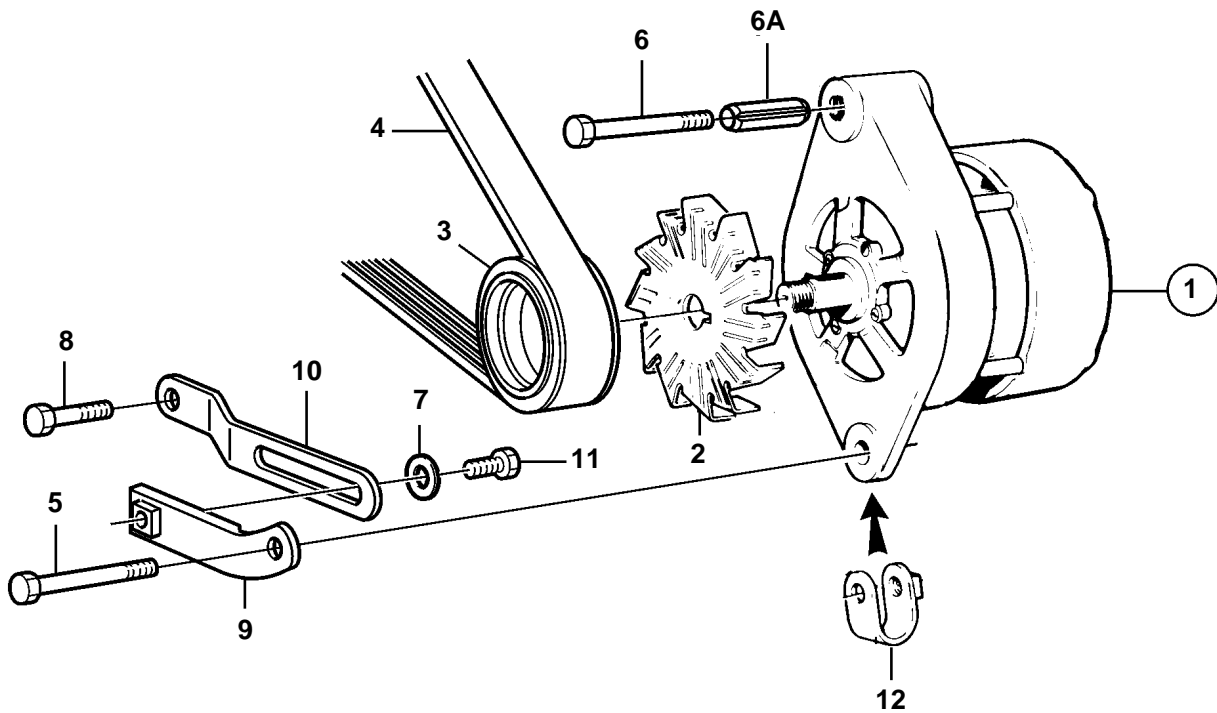

TD640VE

TD640VE

REF	PART NO.	QTY	DESCRIPTION	SEE SEC.	NOTES
1	873771	1	Alternator		28V 60A
	3803443	1	Alternator,exch, exch		28V 60A
				4169	
2	847707	1	· Fan		For 24 voltage electric system.
3	866220	1	Pulley		
4	3581460	1	Drive belt		
5	947760	1	Flange screw		
6	966365	1	Screw		
6A	1610144	1	Pin		
7	191172	1	Washer		
8	946173	1	Flange screw		
9	847956	1	Tensioner		
10	847957	1	Tensioner		
11	946173	1	Flange screw		
12	466734	1	Tensioning eyelet		