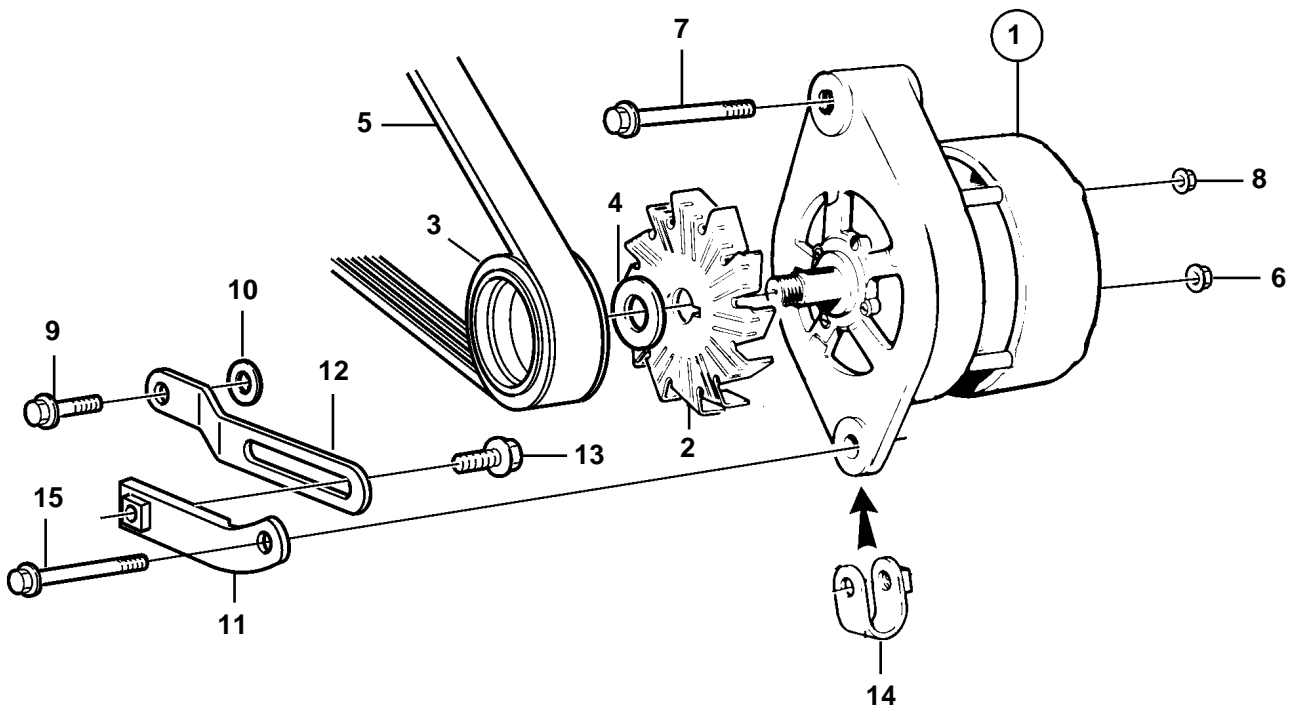

TD640VE

TD640VE

REF	PART NO.	QTY	DESCRIPTION	SEE SEC.	NOTES
1	1089862	1	Alternator		For 24 voltage electric system., 28V 80A
	3803394	1	Alternator,exch, exch		For 24 voltage electric system., 28V 80A
				1719	
2	1613241	1	Fan		
3	866220	1	Pulley		
4	955900	1	Washer		
5	3581460	1	Drive belt		
6	955781	1	Nut		M6
7	966365	1	Screw		M14
8	955782	1	Nut		M8
9	946173	1	Flange screw		
10	191172	1	Washer		
11	847956	1	Tensioner		
12	847957	1	Tensioner		
13	946173	1	Flange screw		
14	466735	1	Tensioning eyelet		
15	947760	1	Flange screw		