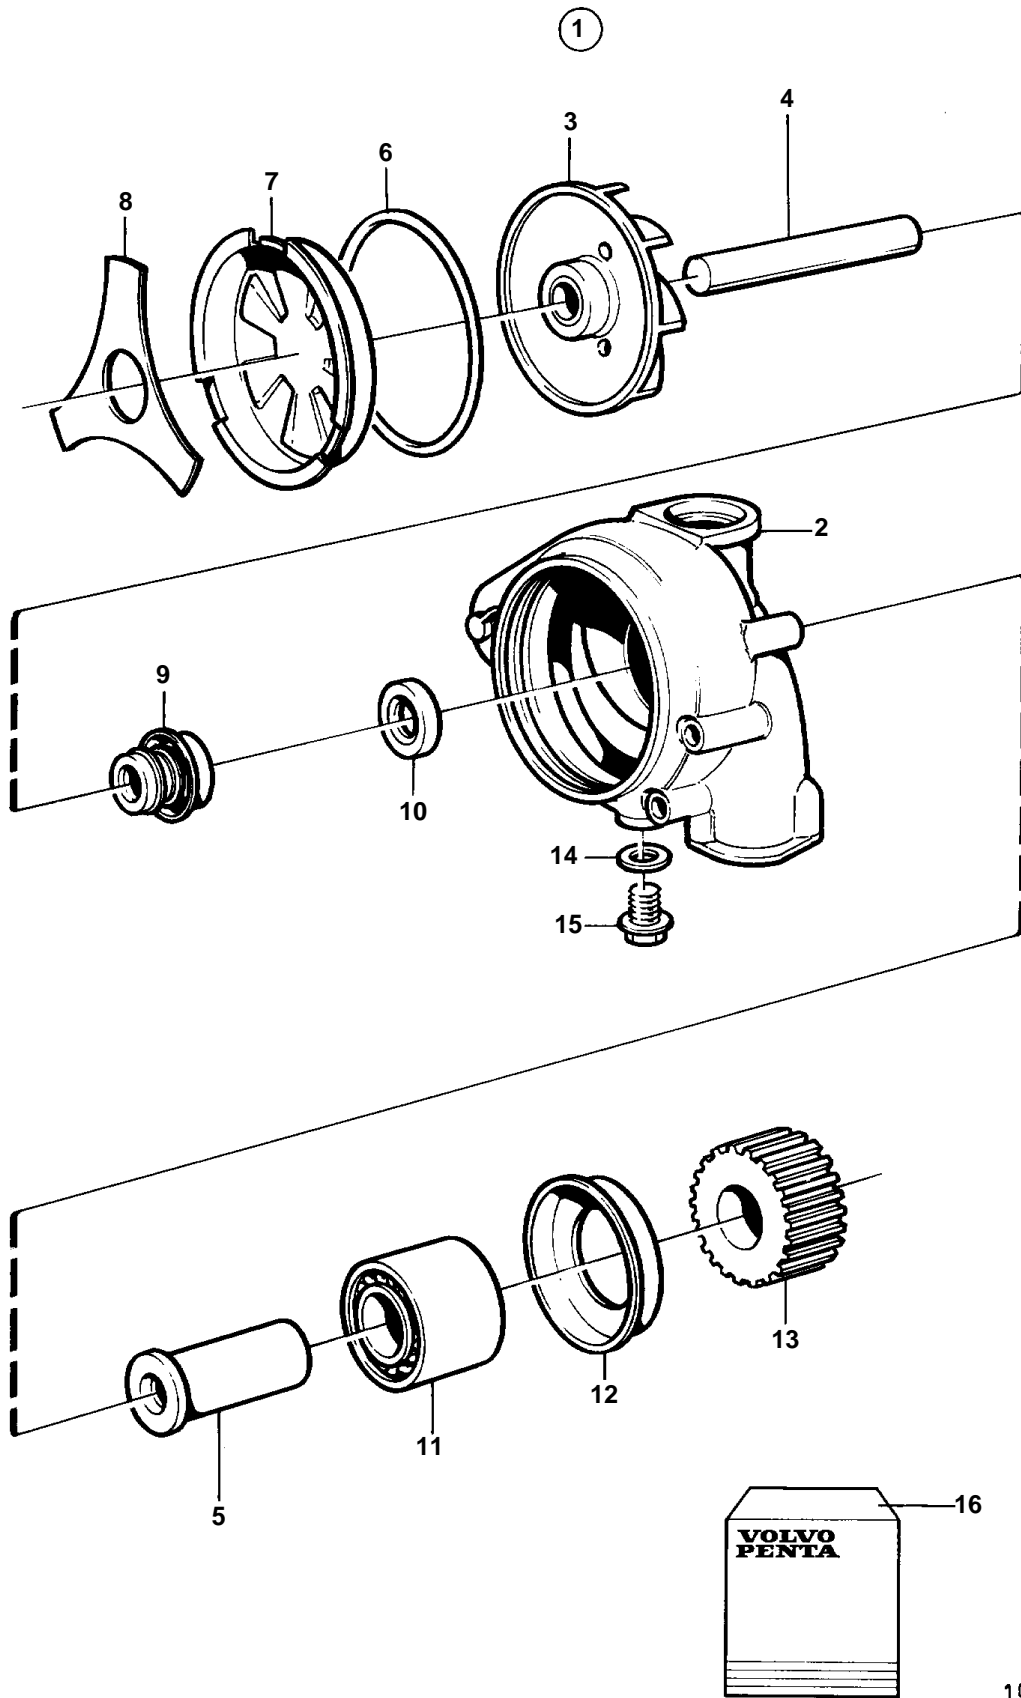

TD610V, TWD610V, TD630VE, TWD630VE, TD640VE

TD610V, TWD610V, TD630VE, TWD630VE, TD640VE

REF	PART NO.	QTY	DESCRIPTION	NOTES
1	20575653	1	Circulation pump	
	3803839	1	Circ. pump, exch, exch	
2		1	· Housing	
3		1	· Impeller	Replaced by water pump kit 85107763
4	468249	1	· Shaft	
5	421549	1	· Shaft	
6	471497	1	· O-ring	
7	3183650	1	· Cover	
8	471495	1	· Lock spring	
9	1676432	1	· Sealing ring	
10	984935	1	· Sealing ring	
11	471499	1	· Ball bearing	
12	471493	1	· Lock ring	
13	471501	1	· Gear	
14	11992	1	· Gasket	
15	947107	1	· Flange screw	
16	85107763	1	Water pump kit	