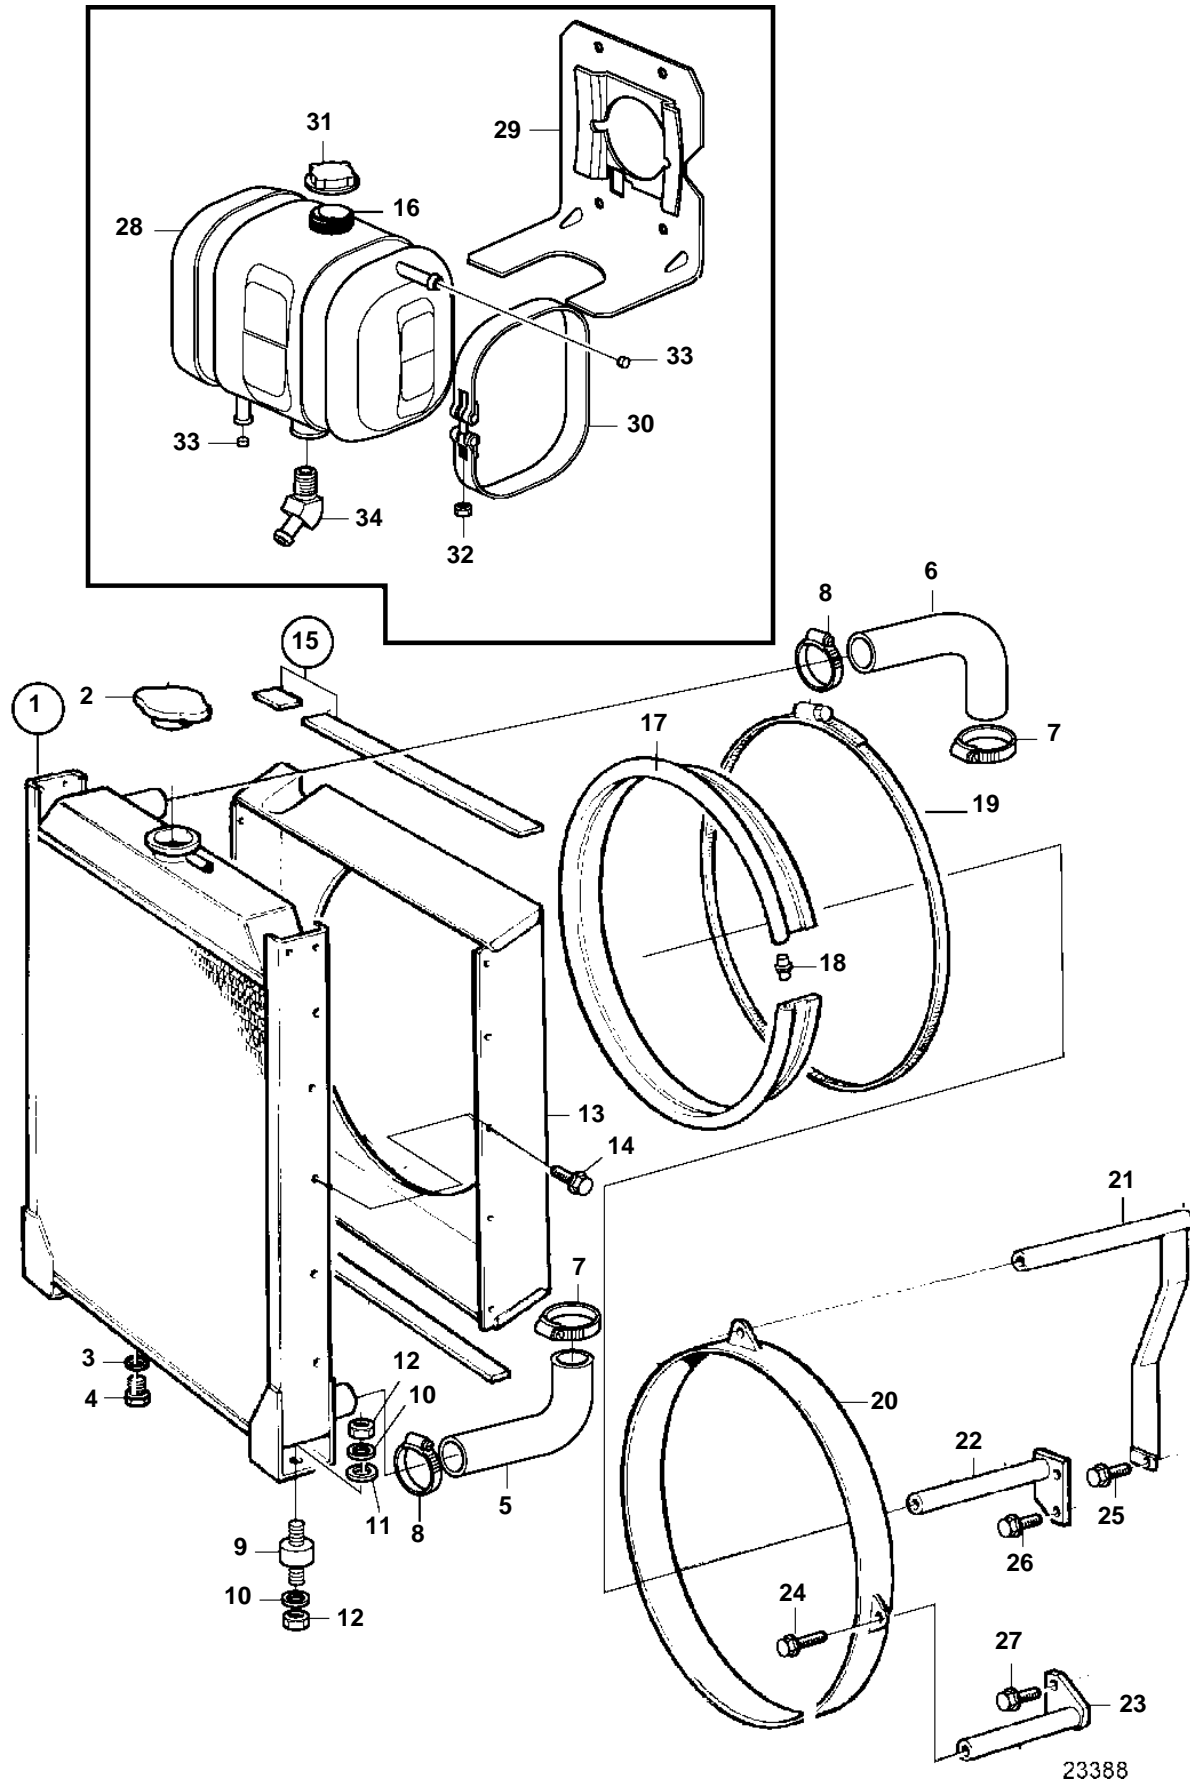

TD610V, TD630VE, TWD630VE, TD640VE

23388

TD610V, TD630VE, TWD630VE, TD640VE

REF	PART NO.	QTY	DESCRIPTION	NOTES
1	863799	1	Radiator	
2	344753	1	· Radiator cap	
3	969011	1	Gasket	
4	960630	1	Plug	
5	849920	1	Radiator hose	
6	849921	1	Radiator hose	
7	943479	2	Hose clamp	
8	943480	2	Clamp	
9	849170	2	Rubber cushion	(807464)
10	940280	4	Spring washer	
11	955898	2	Washer	
12	955850	4	Nut	
13	844061	1	Fan shroud	
14	945970	10	Screw	
15	821707	1	Sealing strip	
16	3828863	1	Rubber collar, kit	
17	837300	1	Sealing strip	
18	475450	1	Connector	
19	947467	1	Clamp	
20	862184	1	Fan ring	
21	862302	1	Support	
22	849065	1	Anchorage	
23	849064	1	Anchorage	
24	947107	3	Flange screw	
25	945444	1	Flange screw	
26	973924	2	Flange screw	(965179)
27	946440	2	Flange screw	
28	11110410	1	Expansion tank	(4804536)
29	889595	1	Bracket	(4952322)
30	4804563	2	Tensioning band	
31	1542591	1	Cover	
32	949874	2	Lock nut	
33	11033572	2	Reduction nipple	
34	942649	1	Nipple	