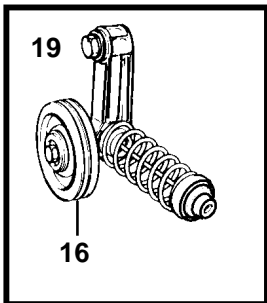

TD640VE

23386

## TD640VE

REF	PART NO.	QTY	DESCRIPTION	SEE SEC.	NOTES
1	11030668	1	Bracket		
2	3829637	1	Pulley		3 GROOVE
	11032857	1	Pulley		D=140mm
	11032858	1	Pulley		D=159mm
3	1660115	1	Ball bearing		
4	914532	1	Snap ring		
5	970959	1	Screw		
6	4772122	2	Washer		
7	947541	2	Washer		
8	971071	1	Nut		
9	17378	2	Stud		L=170mm
10	479972	1	Stud		L=45mm
11	479973	1	Stud		L=80mm
12	971095	4	Nut		
13	4772116	1	Anchorage		
14	965216	4	Screw		
15	941907	8	Spring washer		
16		1	Pulley	1413	
17		1	Pulley		SEE GROUP 21
18	966847	1	V-belt kit		ALT L=2x1175mm
	978740	1	V-belt kit		ALT L=2x1150mm
19		1	Belt tensioner	1413	
20	3827771	1	Fan hub		
21	959222	8	Screw		
22	3827488	1	Fan, pusher type		D=620mm
	3827487	1	Fan, suction type		D=620mm
23	965187	6	Screw		L=60mm
	965185	6	Flange screw		L=40mm
	946441	6	Screw		L=20mm
24	3830951	1	Spacer		For engines with thrust type fan.
24A	3829422	1	Fan hub		For engines with suction type fan and 0.65sqm cooling system.