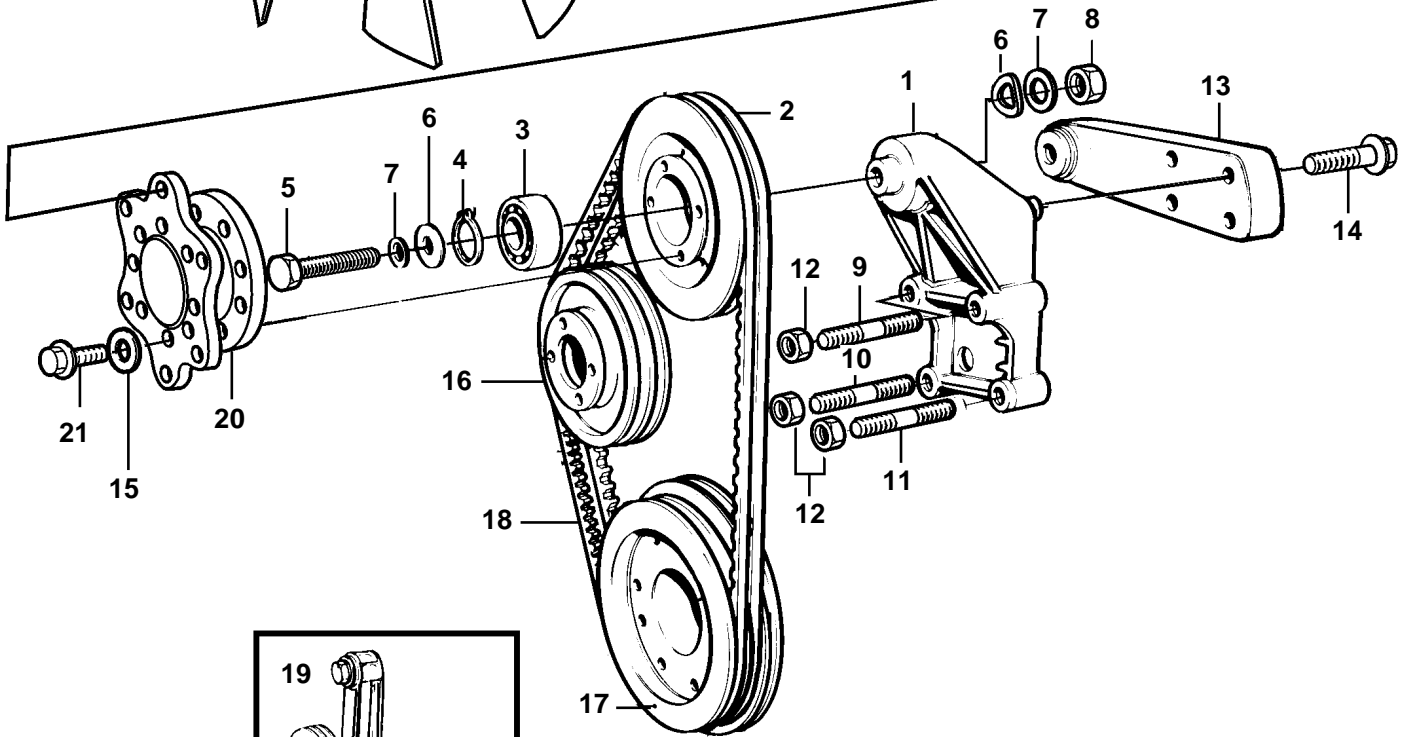

TD640VE

23386

## TD640VE

REF	PART NO.	QTY	DESCRIPTION	SEE SEC.	NOTES
1	11030668	1	Bracket		
2	3829637	1	Pulley		3 GROOVE
	11032857	1	Pulley		D=140mm
	11032858	1	Pulley		D=159mm
3	1660115	1	Ball bearing		
4	914532	1	Snap ring		
5	970959	1	Screw		
6	4772122	2	Washer		
7	947541	2	Washer		
8	971071	1	Nut		
9	17378	2	Stud		L=170mm
10	479972	1	Stud		L=45mm
11	479973	1	Stud		L=80mm
12	971095	4	Nut		
13	4772116	1	Anchorage		
14	965216	4	Screw		
15	941907	8	Spring washer		
16		1	Pulley	1413	
17		1	Pulley		SEE GROUP 21
18	966847	1	V-belt kit		ALT L=2x1175mm
	978740	1	V-belt kit		ALT L=2x1150mm
19		1	Belt tensioner	1413	
20	3827771	1	Fan hub		
21	959222	8	Screw		
22	3827488	1	Fan, pusher type		D=620mm
	3827487	1	Fan, suction type		D=620mm
23	965187	6	Screw		L=60mm
	965185	6	Flange screw		L=40mm
	946441	6	Screw		L=20mm
24	3830951	1	Spacer		For engines with thrust type fan.
24A	3829422	1	Fan hub		For engines with suction type fan and 0.65sqm cooling system.