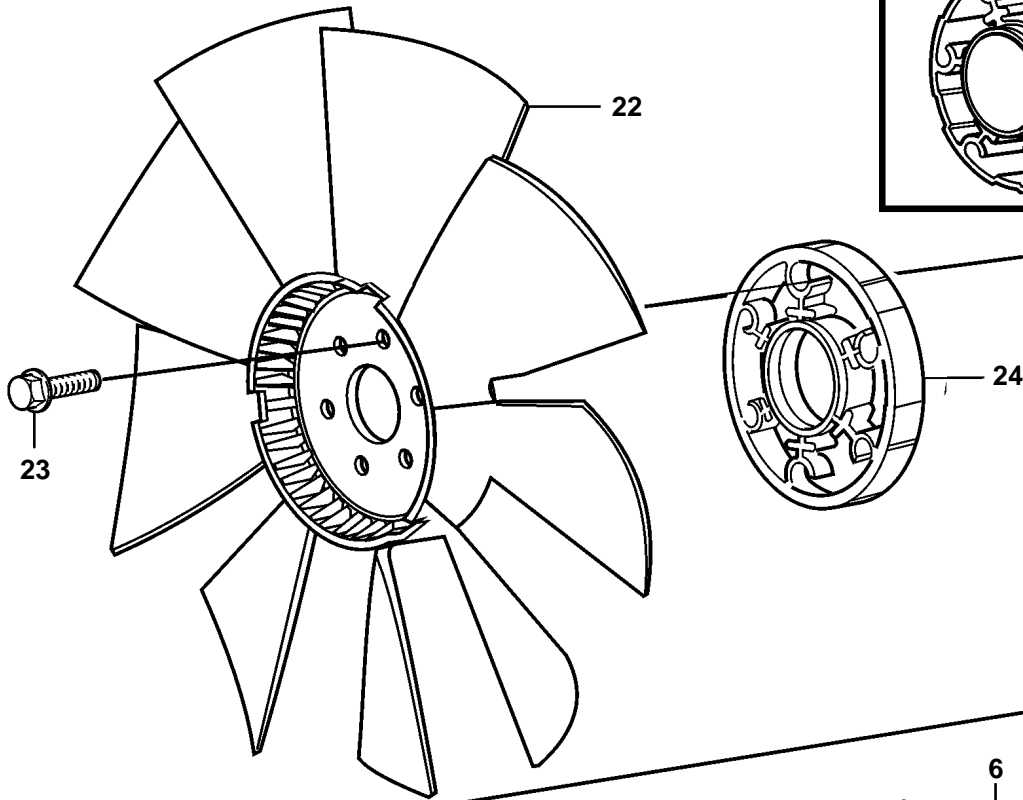

TD640VE

23386

## TD640VE

REF	PART NO.	QTY	DESCRIPTION	SEE SEC.	NOTES
1	11030668	1	Bracket		
2	3829637	1	Pulley		3 GROOVE
	11032857	1	Pulley		D=140mm
	11032858	1	Pulley		D=159mm
3	1660115	1	Ball bearing		
4	914532	1	Snap ring		
5	970959	1	Screw		
6	4772122	2	Washer		
7	947541	2	Washer		
8	971071	1	Nut		
9	17378	2	Stud		L=170mm
10	479972	1	Stud		L=45mm
11	479973	1	Stud		L=80mm
12	971095	4	Nut		
13	4772116	1	Anchorage		
14	965216	4	Screw		
15	941907	8	Spring washer		
16		1	Pulley	1413	
17		1	Pulley		SEE GROUP 21
18	966847	1	V-belt kit		ALT L=2x1175mm
	978740	1	V-belt kit		ALT L=2x1150mm
19		1	Belt tensioner	1413	
20	3827771	1	Fan hub		
21	959222	8	Screw		
22	3827488	1	Fan, pusher type		D=620mm
	3827487	1	Fan, suction type		D=620mm
23	965187	6	Screw		L=60mm
	965185	6	Flange screw		L=40mm
	946441	6	Screw		L=20mm
24	3830951	1	Spacer		For engines with thrust type fan.
24A	3829422	1	Fan hub		For engines with suction type fan and 0.65sqm cooling system.