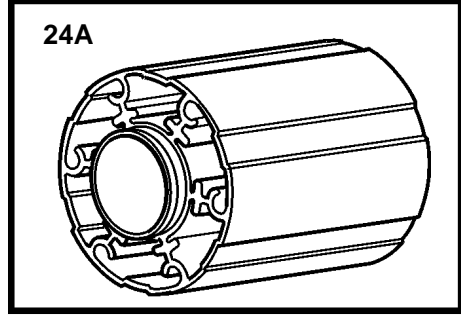

TD640VE

23386

## TD640VE

REF	PART NO.	QTY	DESCRIPTION	SEE SEC.	NOTES
1	11030668	1	Bracket		
2	3829637	1	Pulley		3 GROOVE
	11032857	1	Pulley		D=140mm
	11032858	1	Pulley		D=159mm
3	1660115	1	Ball bearing		
4	914532	1	Snap ring		
5	970959	1	Screw		
6	4772122	2	Washer		
7	947541	2	Washer		
8	971071	1	Nut		
9	17378	2	Stud		L=170mm
10	479972	1	Stud		L=45mm
11	479973	1	Stud		L=80mm
12	971095	4	Nut		
13	4772116	1	Anchorage		
14	965216	4	Screw		
15	941907	8	Spring washer		
16		1	Pulley	1413	
17		1	Pulley		SEE GROUP 21
18	966847	1	V-belt kit		ALT L=2x1175mm
	978740	1	V-belt kit		ALT L=2x1150mm
19		1	Belt tensioner	1413	
20	3827771	1	Fan hub		
21	959222	8	Screw		
22	3827488	1	Fan, pusher type		D=620mm
	3827487	1	Fan, suction type		D=620mm
23	965187	6	Screw		L=60mm
	965185	6	Flange screw		L=40mm
	946441	6	Screw		L=20mm
24	3830951	1	Spacer		For engines with thrust type fan.
24A	3829422	1	Fan hub		For engines with suction type fan and 0.65sqm cooling system.