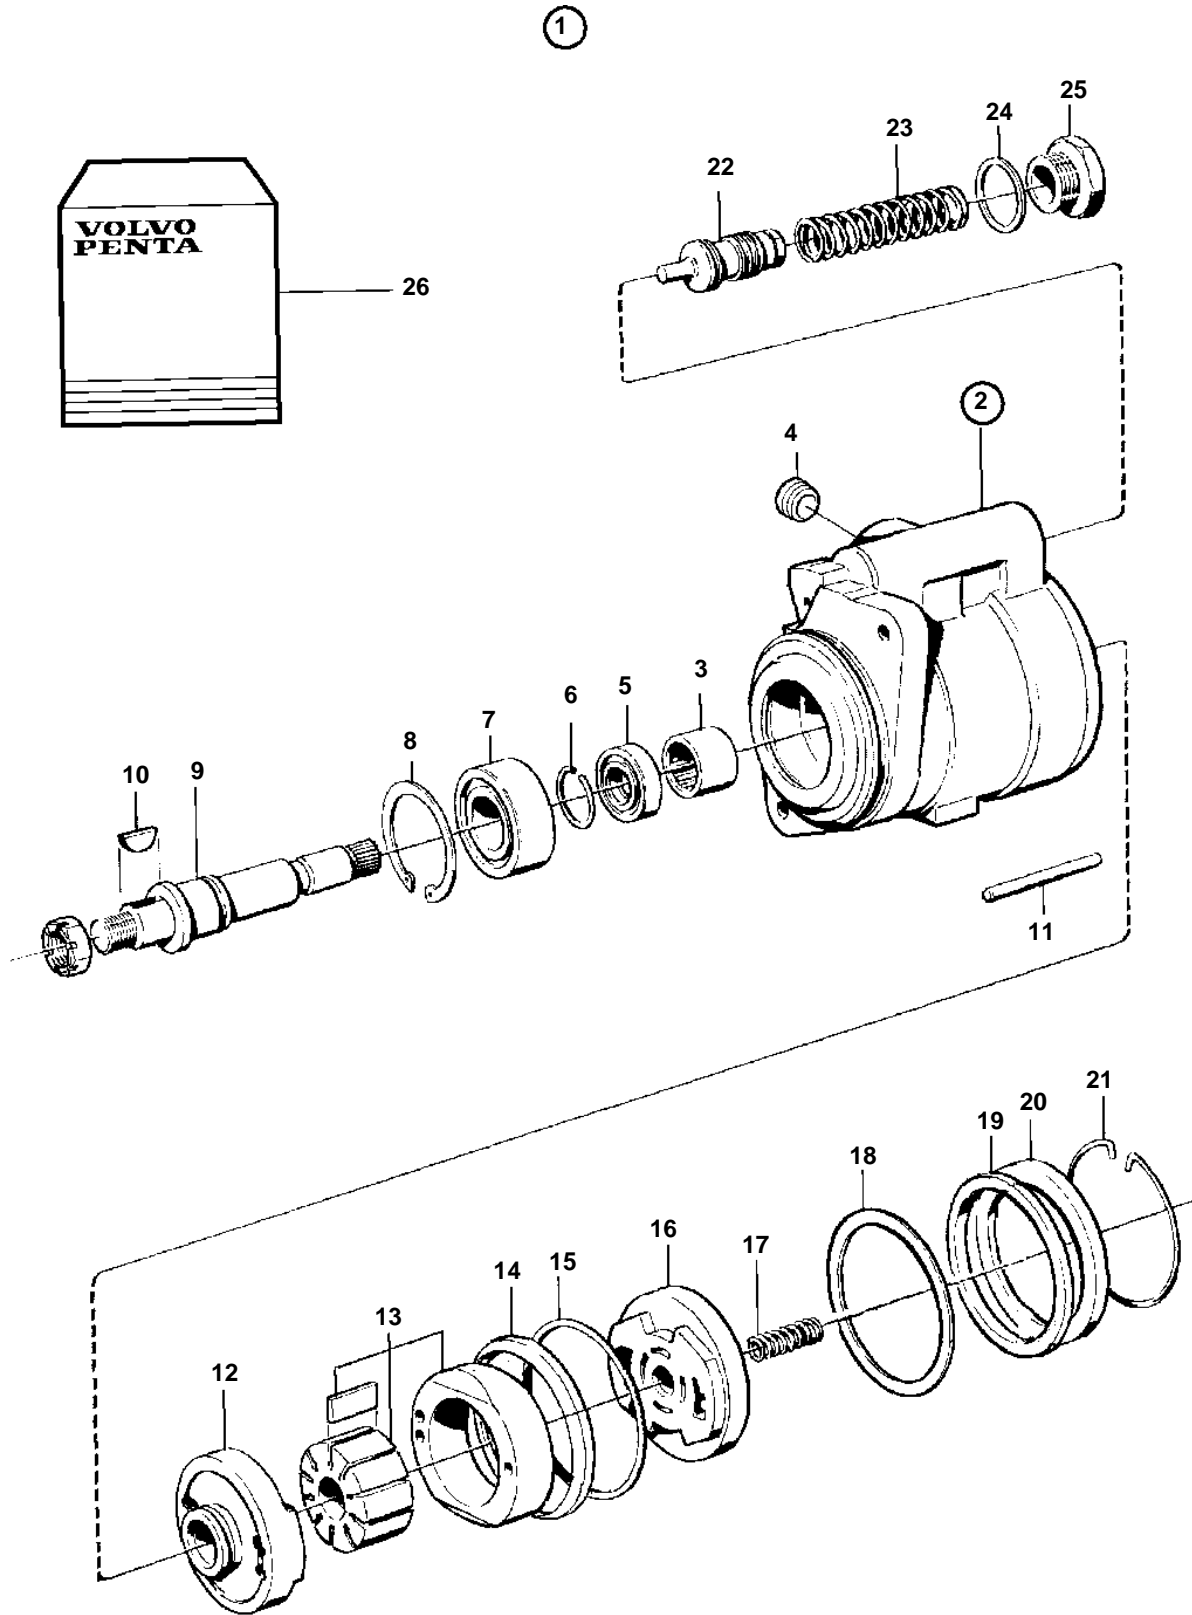

TD610M, TD630ME, TWD630ME, TD730ME, TWD730ME, TWD731ME

TD610M, TD630ME, TWD630ME, TD730ME, TWD730ME, TWD731ME

REF	PART NO.	QTY	DESCRIPTION	NOTES
1	1589925	1	Hydraulic pump	
2		1	· Housing	
3	183582	1	· · Needle bearing	
4		1	· · Plug	
5		1	· Sealing ring	Included in gasket kit.
6		2	· Lock ring	Included in small parts kit.
7	3825779	1	· Ball bearing	
8		1	· Lock ring	Included in small parts kit.
9	1695592	1	· Shaft	
10	1505357	1	· Key	Included in small parts kit.
11		1	· Pin	
12		1	· Plate	
13		1	· Rotor kit	
14		1	· Support ring	Included in gasket kit.
15		1	· O-ring	Included in gasket kit.
16		1	· Plate	
17		1	· Spring	Included in small parts kit.
18		1	· O-ring	
19		1	· Support ring	Included in gasket kit.
20		1	· Cover	
21		1	· Lock ring	Included in small parts kit.
22		1	· Piston	
23		1	· Spring	
24		1	· Gasket	Included in small parts kit.
25		1	· Plug	
26	271561	1	Gasket kit	
	276174	1	Small parts kit	