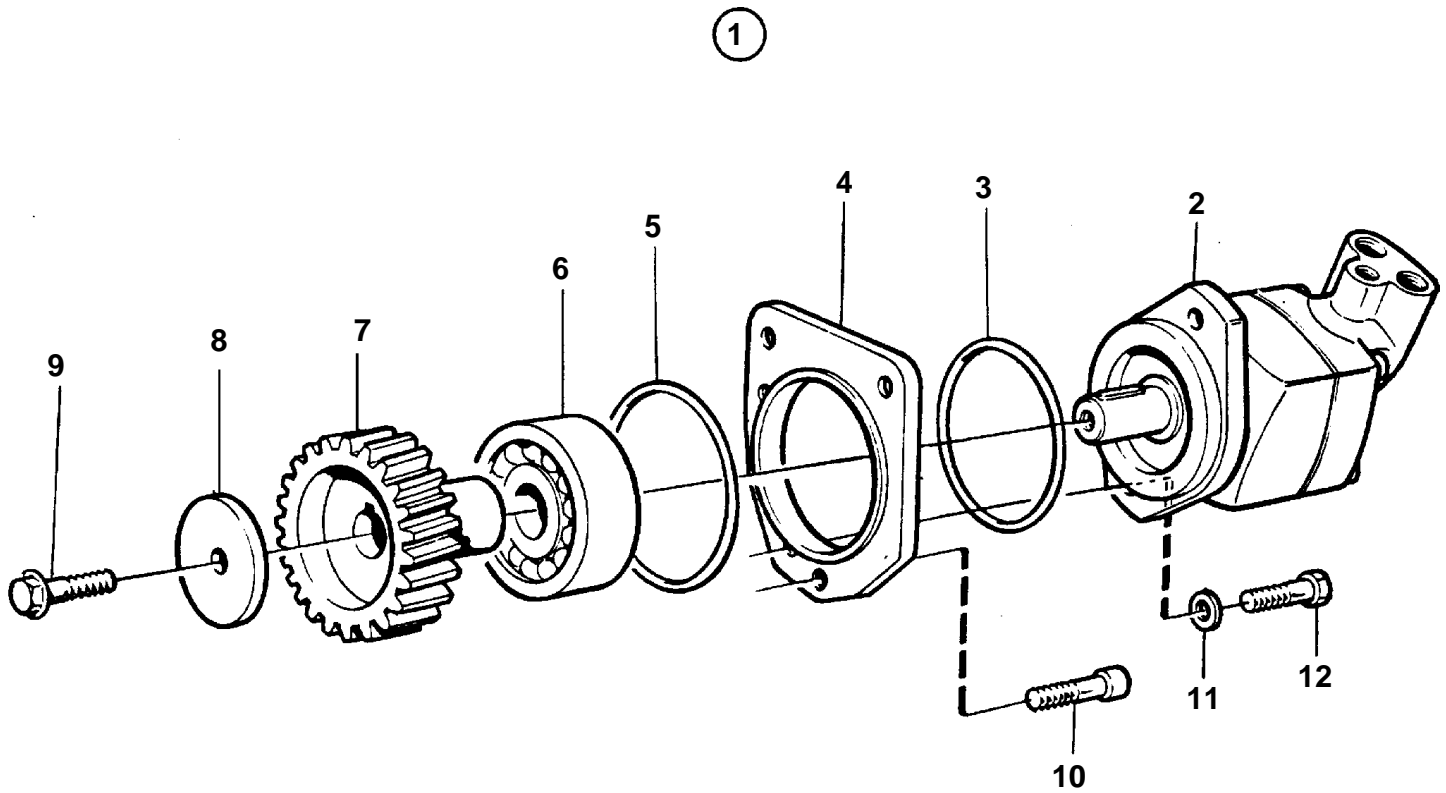

TD610M, TD630ME, TWD630ME, TD730ME, TWD730ME, TWD731ME

15702

TD610M, TD630ME, TWD630ME, TD730ME, TWD730ME, TWD731ME

REF	PART NO.	QTY	DESCRIPTION	NOTES
1		1	Connector kit	Not for hydraulic pump supplied by Volvo Penta.
2		1	Hydraulic pump	
3	976507	1	O-ring	80x1,6mm
4	3825094	1	Flange	
5	975610	1	O-ring	114,5x3mm
6	11016	1	Ball bearing	
7	3825095	1	Gear	
8	945583	1	Washer	
9	946173	1	Flange screw	
10		3	Screw	
11	955898	2	Washer	
12		2	Screw	