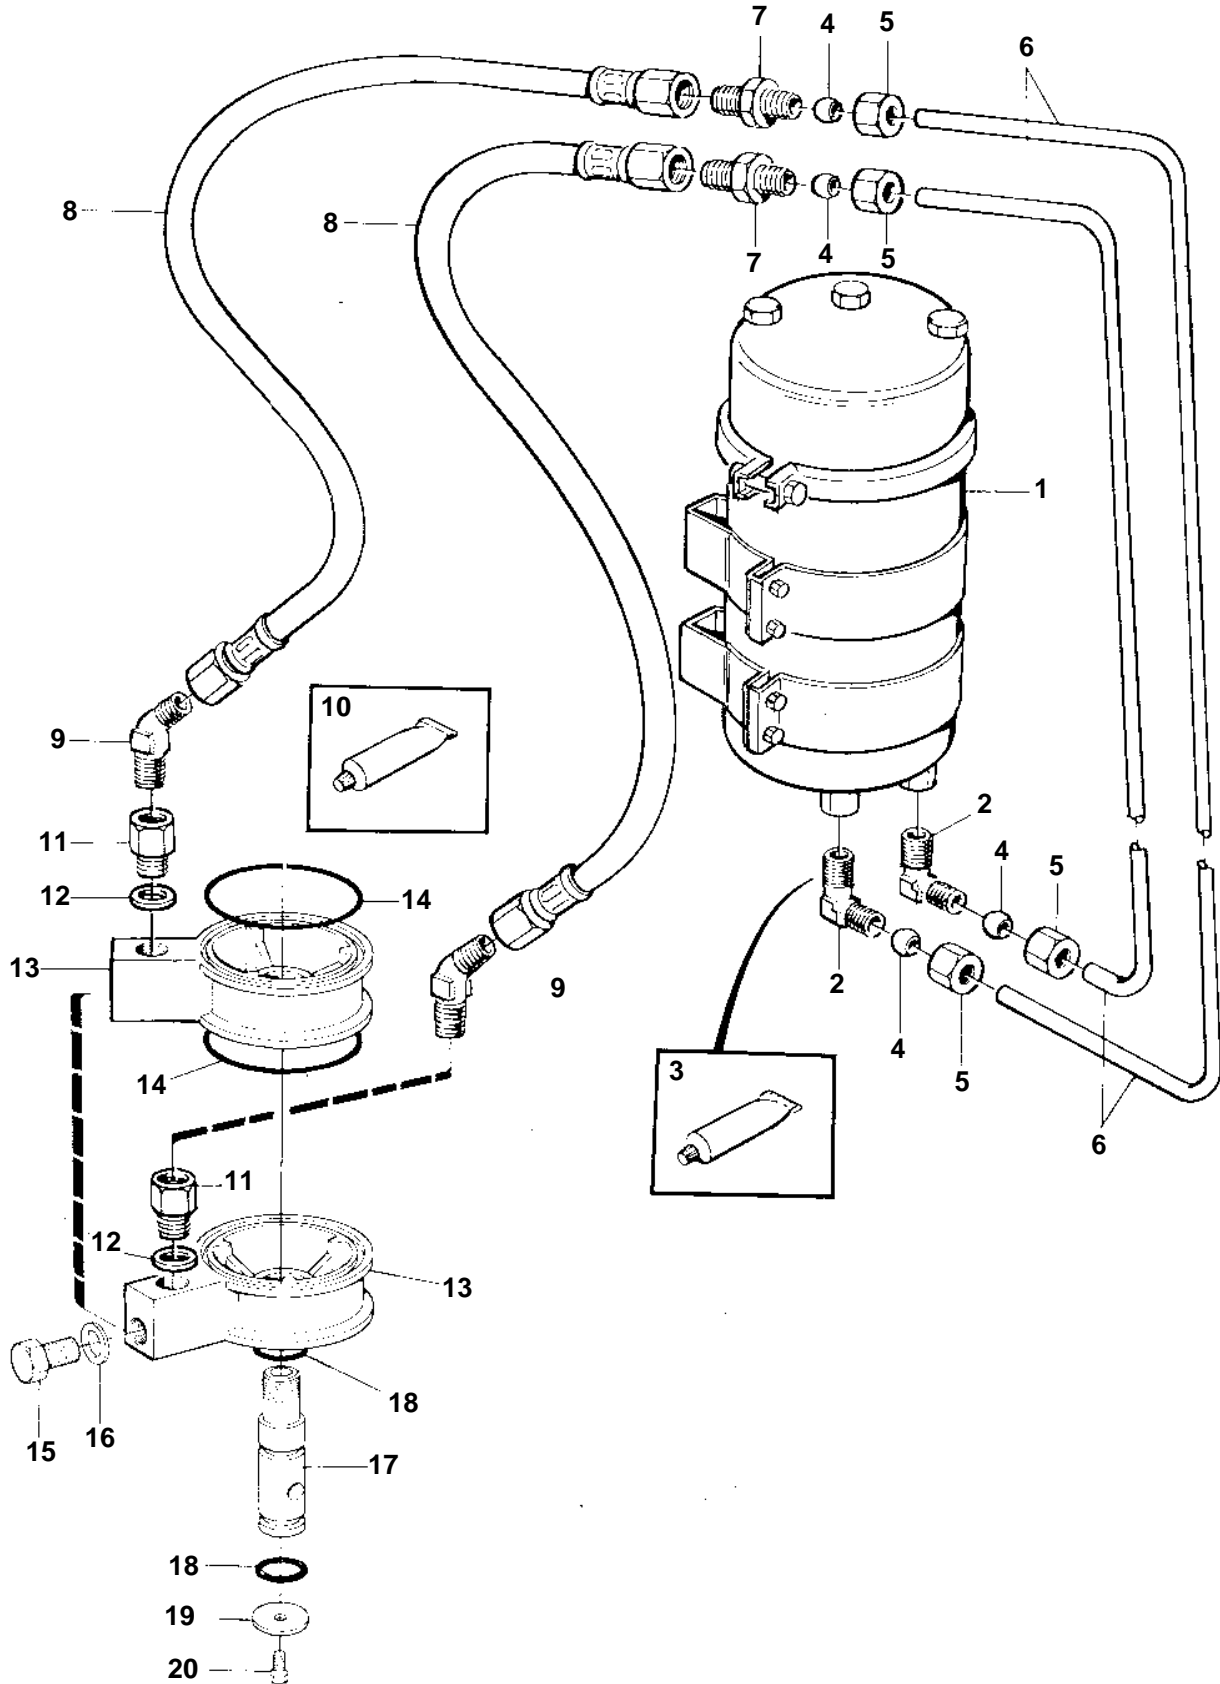

TD610M, TD630ME, TWD630ME

16517

TD610M, TD630ME, TWD630ME

REF	PART NO.	QTY	DESCRIPTION	NOTES
1	1571528	1	Oil filter kit	
	1517575	1	· Filter insert	
2	944276	2	Nipple	
3	1161099	X	Sealant	
4	326599	4	Fitting	
5	326596	4	Nut	
6		X	Tube	
7	946358	2	Nipple	
8	966601	2	Hose	L=350mm
9	945227	2	Elbow nipple	
10	1161099	X	Sealant	
11	942882	2	Nipple	
12	18677	2	Gasket	
13	848502	2	Cover	
14	949647	2	O-ring	
15	960632	2	Plug	
16	948884	2	Washer	
17	848505	1	Tube	
18	949658	2	O-ring	
19	862692	1	Washer	
20	970944	1	Screw	