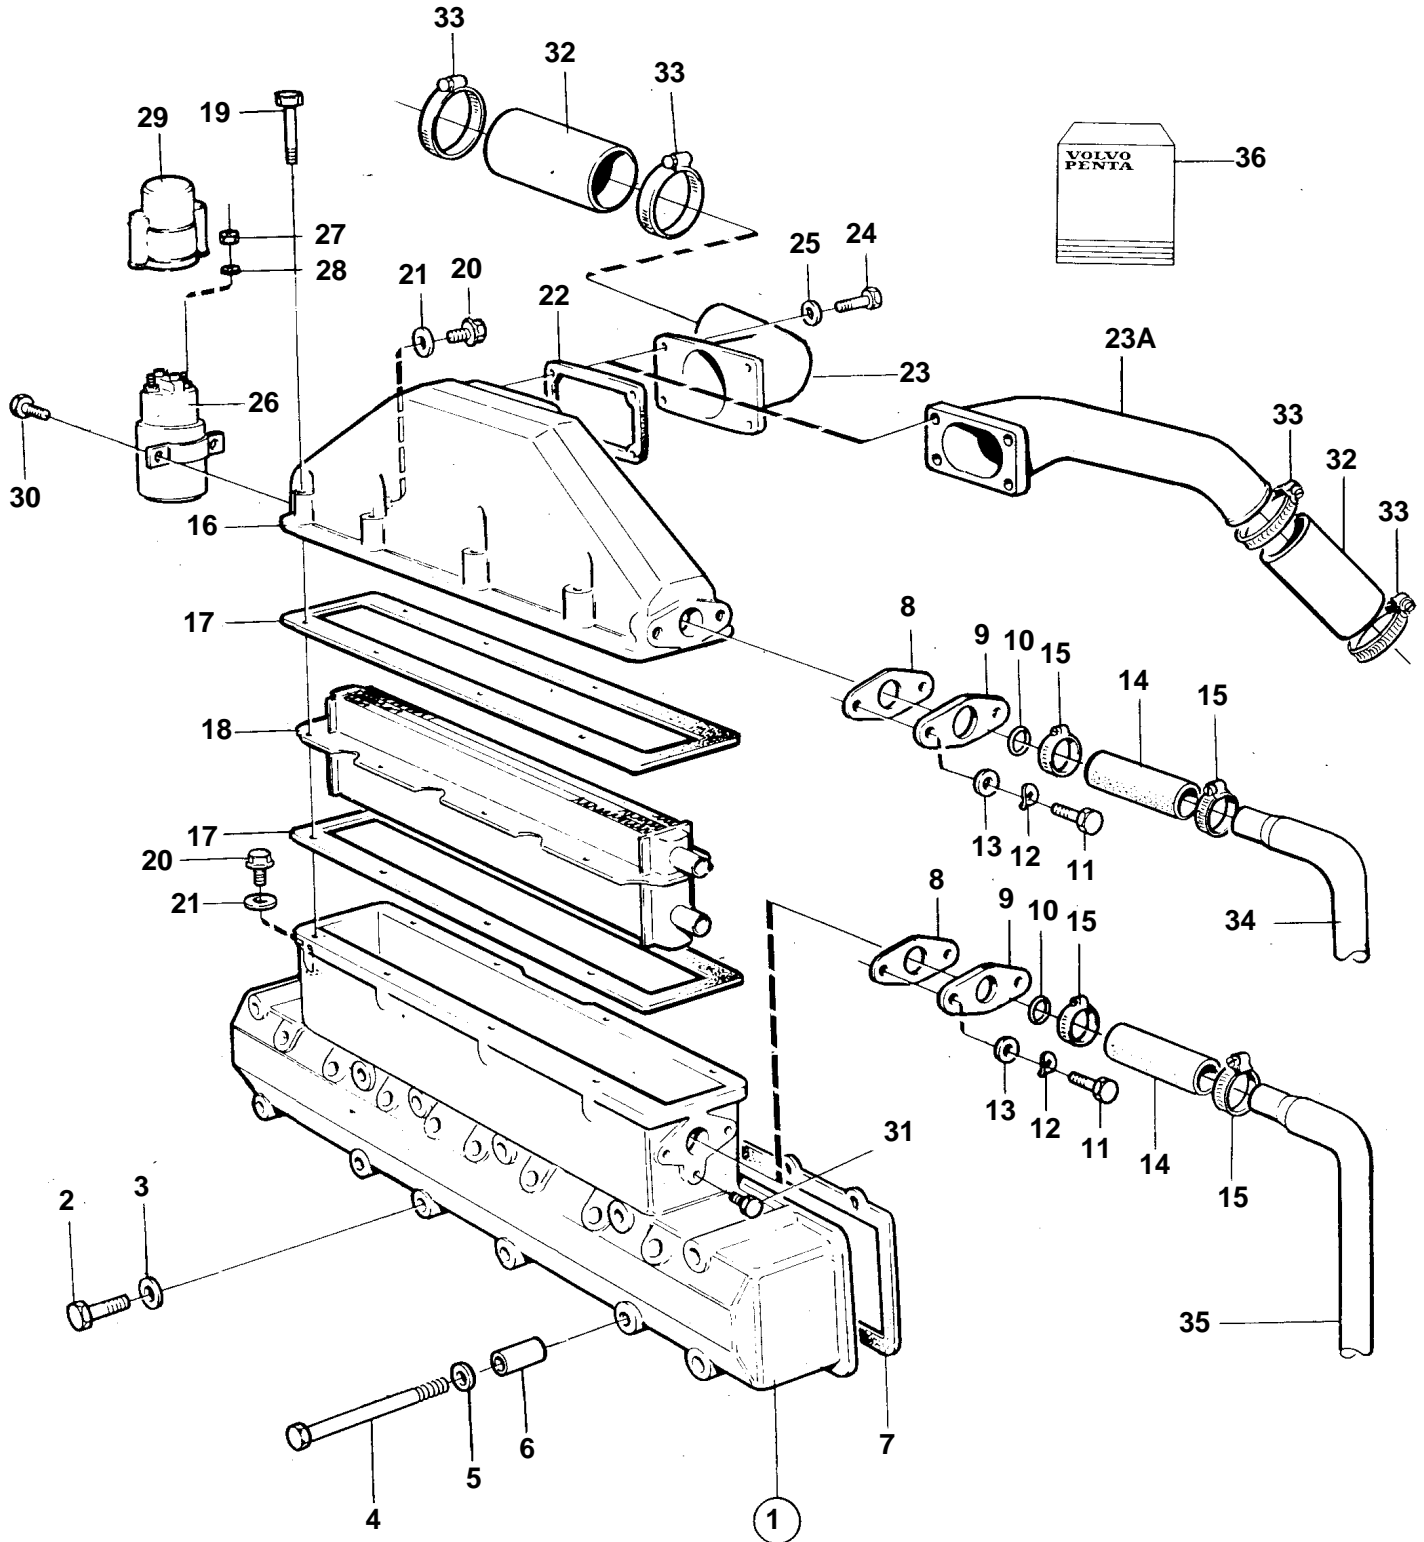

TWD730ME, TWD731ME

16518

**TWD730ME, TWD731ME**

REF	PART NO.	QTY	DESCRIPTION	SEE SEC.	NOTES
1		1	Inlet pipe		
				1391	
2	965183	18	Flange screw		L=90mm
3	941907	18	Spring washer		
4	955310	2	Screw		L=130mm
5	976944	2	Washer		(966674)
6	848229	2	Sleeve		L=31mm
7	3829433	2	Gasket		Included in gasket kit.
8	862619	2	Gasket		
9	846896	2	Flange		
10	925057	2	Rubber ring		
11	946934	4	Flange screw		
12	941906	4	Spring washer		
13	976943	4	Washer		
14	952969	2	Rubber hose		
15	943473	4	Hose clamp		
16	849429	1	Cover		
17	845515	2	Gasket		
18	863489	1	Insert		
19	965181	8	Screw		
20	947107	1	Flange screw		FLANGE SCREW
	940199	1	Screw		
21	957171	2	Gasket		Included in gasket kit.
22	862620	1	Gasket		Included in gasket kit.
23	865746	1	Connection pipe		
23A	3825224	1	Connection pipe		TWD731ME, For turbo mounted low.
24	955272	4	Screw		
25	941906	4	Spring washer		
26	873962	1	Relay		24V 150A
27	17624	2	· Nut		M8
	955780	2	· Nut		M5
28	955894	2	Washer		
29	1581123	1	Cover		
30	955244	2	Screw		
31	479979	1	Plug		(191026)
32		1	Hose	1401	
33	943479	2	Hose clamp		
34		1	Pipe, therm. housing		
35		1	Pipe, water pump		
36	876325	1	Gasket kit		SEE GROUP 99