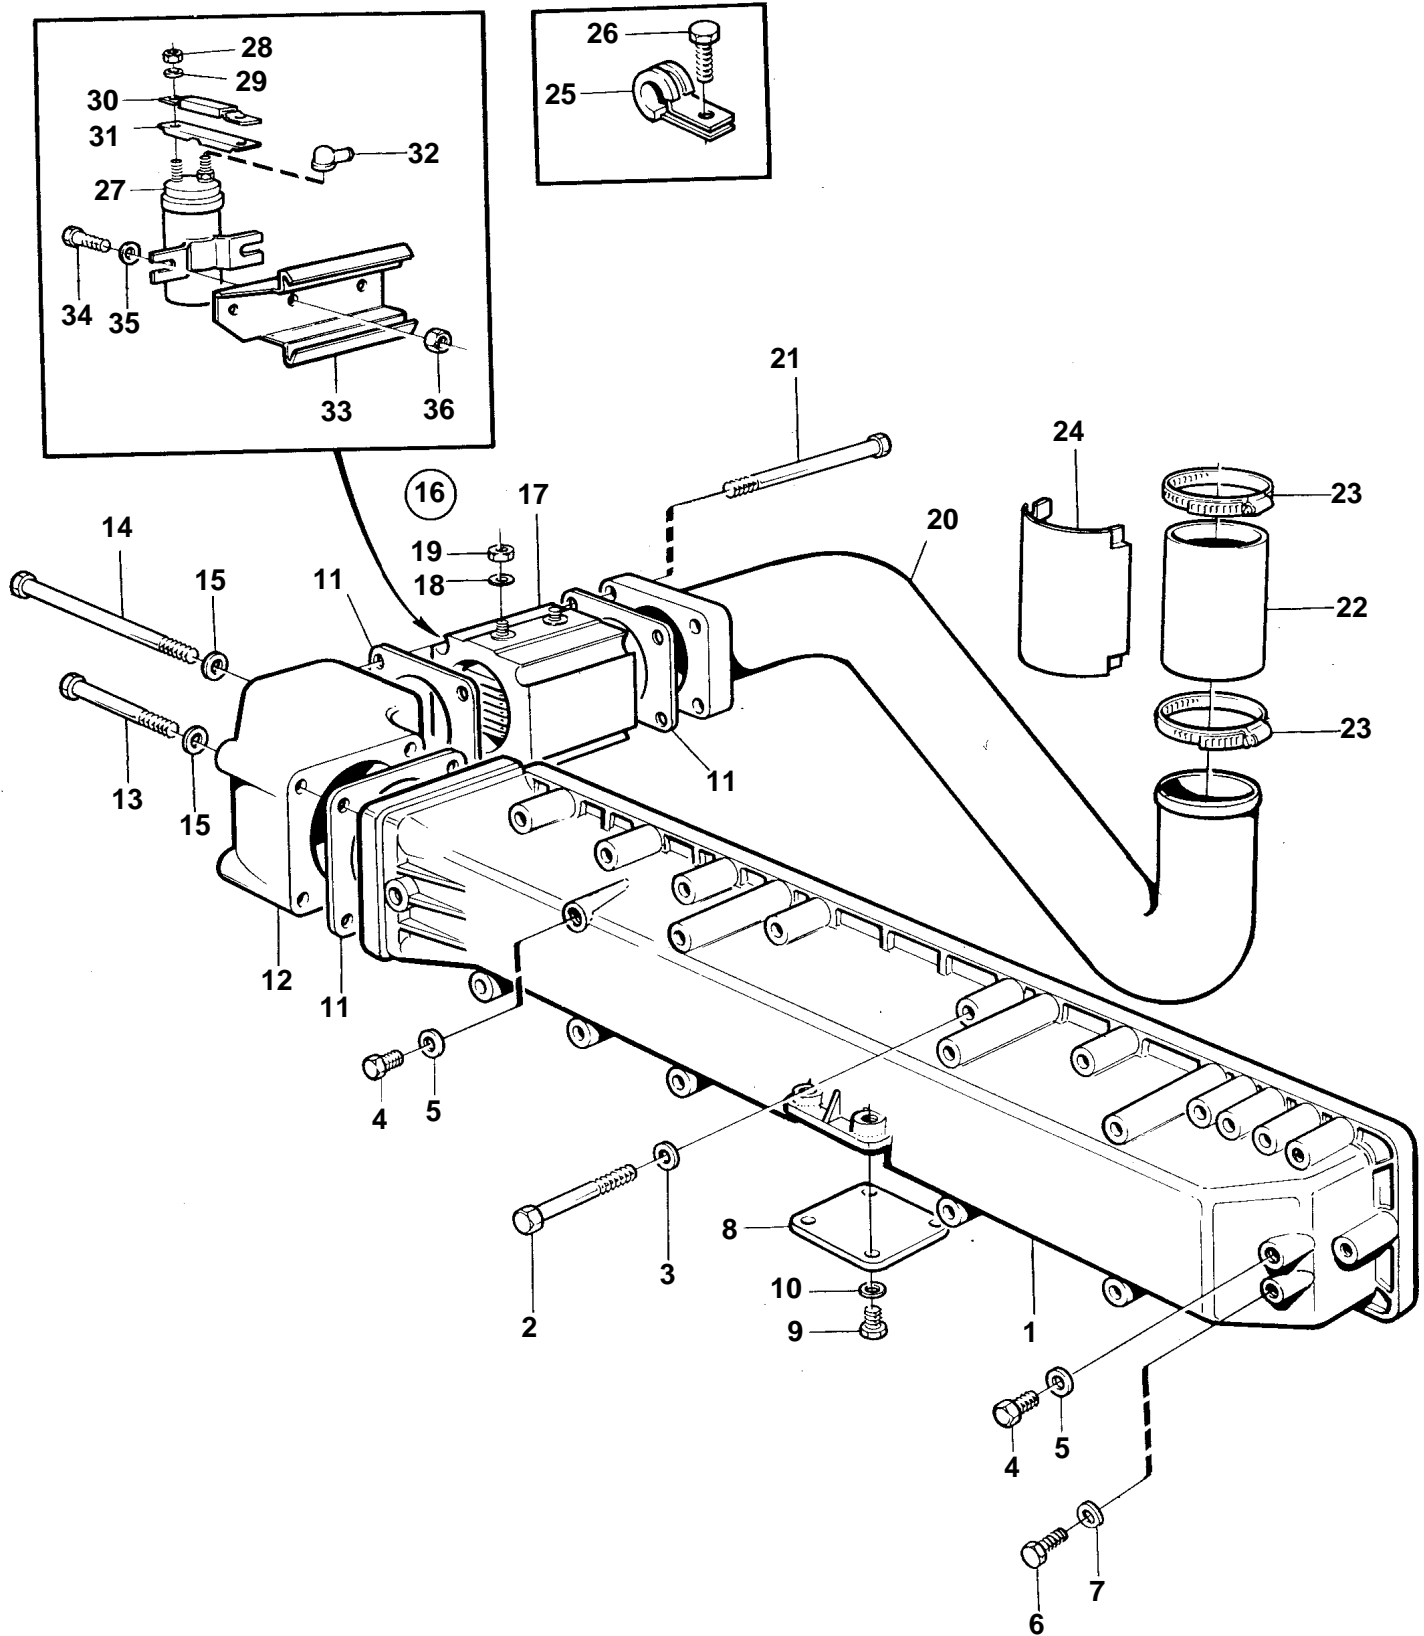

TD730ME

16521

TD730ME

REF	PART NO.	QTY	DESCRIPTION	NOTES
1	421532	1	Inlet pipe	
2	965180	17	Flange screw	
3	941907	17	Spring washer	
4	960629	2	Plug	M12
5	11994	2	Gasket	
6	960628	1	Plug	M10
7	18665	1	Gasket	
8	465957	1	Cover	
9	946671	4	Flange screw	
10	941907	4	Spring washer	
11	424619	3	Gasket	
12	849251	1	Connection pipe	
13	965183	2	Flange screw	
14	969225	2	Flange screw	
15	941907	4	Spring washer	
16	848959	1	Starter heater kit	
17		1	· Starter element	
18	955894	2	· Washer	
19	17624	2	· Nut	
20	3825504	1	Connection pipe	
21	968842	4	Flange screw	
22	865747	1	Hose	
23	943480	2	Clamp	
24		1	Heat shield	
25	949747	1	Clamp	(941950)
26	946440	1	Flange screw	
27	873962	1	Relay	
28	955782	2	· Nut	
29	941907	2	· Spring washer	
30	421692	1	Support	
31	471477	1	Fuse	
32	842150	1	Protective cap	
33	866463	1	Attaching plate	
34	955244	2	Screw	
35	940090	2	Washer	
36	946577	2	Lock nut	