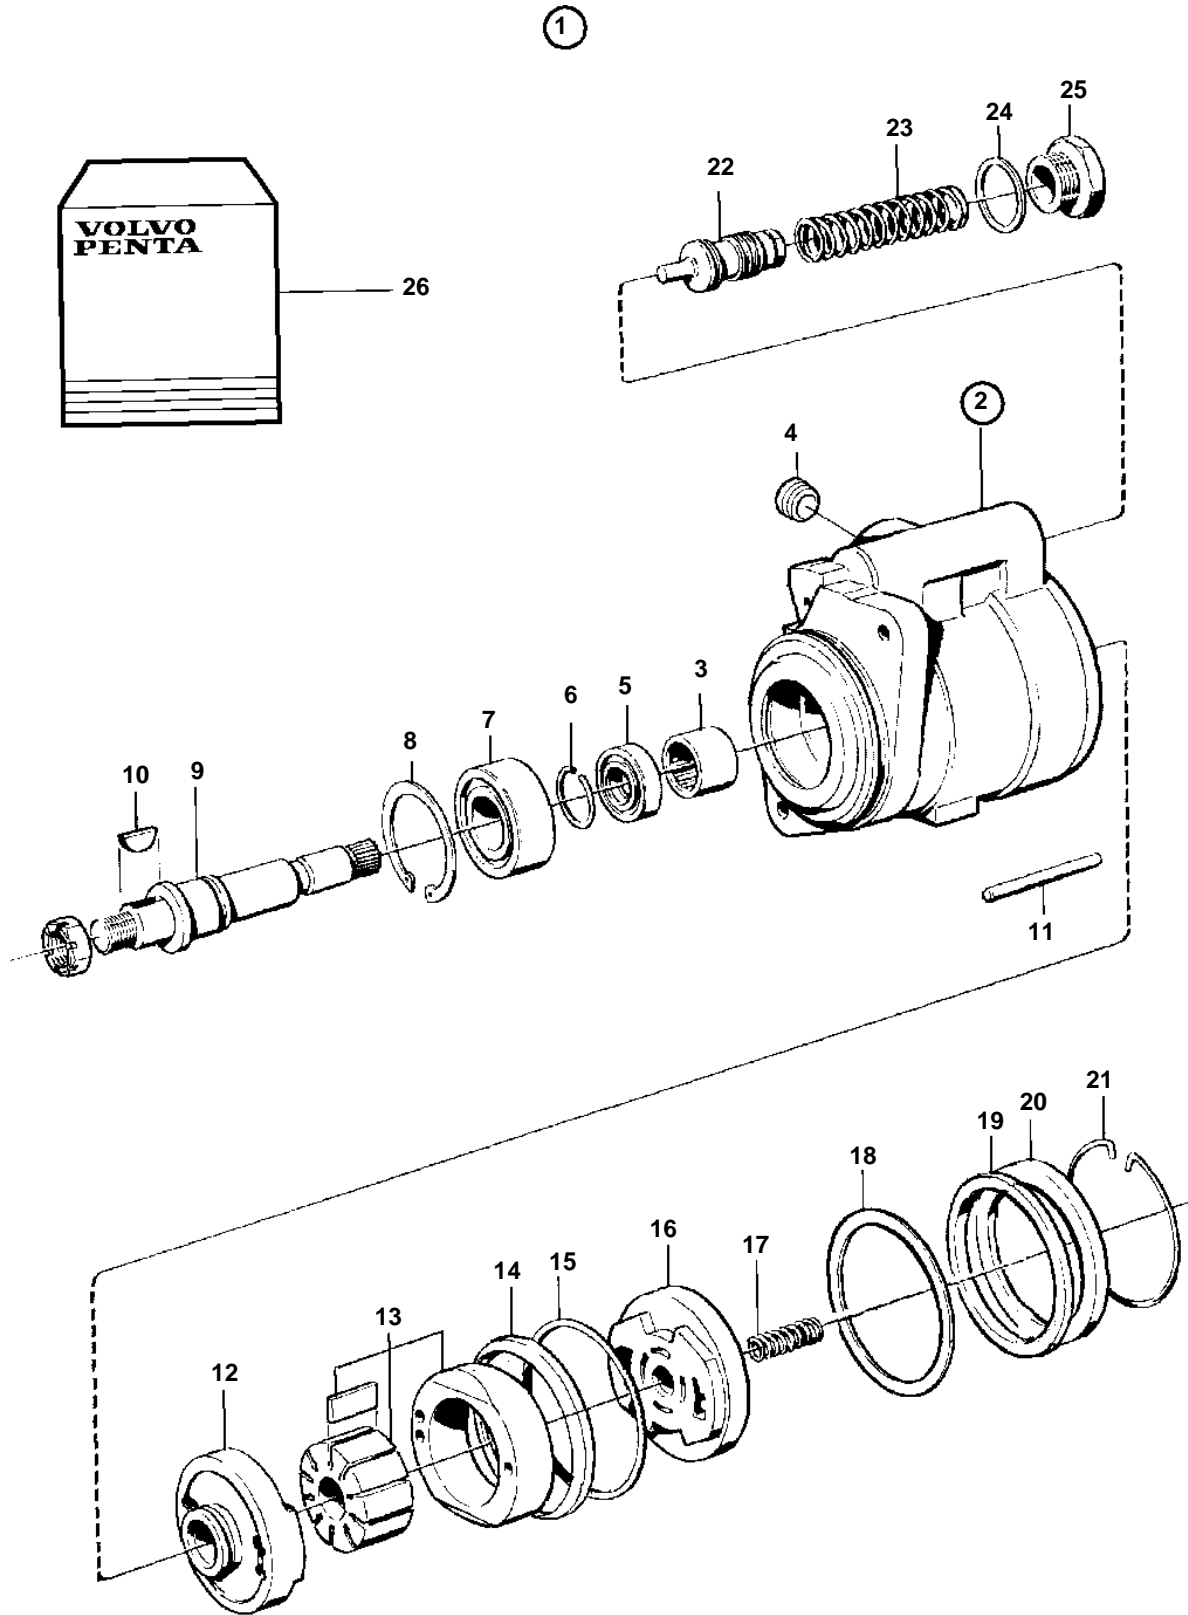

TD610M, TD630ME, TWD630ME, TD730ME, TWD730ME, TWD731ME

TD610M, TD630ME, TWD630ME, TD730ME, TWD730ME, TWD731ME

REF	PART NO.	QTY	DESCRIPTION	NOTES
1	1589925	1	Hydraulic pump	
2		1	· Housing	
3	183582	1	· · Needle bearing	
4		1	· · Plug	
5		1	· Sealing ring	Included in gasket kit.
6		2	· Lock ring	Included in small parts kit.
7	3825779	1	· Ball bearing	
8		1	· Lock ring	Included in small parts kit.
9	1695592	1	· Shaft	
10	1505357	1	· Key	Included in small parts kit.
11		1	· Pin	
12		1	· Plate	
13		1	· Rotor kit	
14		1	· Support ring	Included in gasket kit.
15		1	· O-ring	Included in gasket kit.
16		1	· Plate	
17		1	· Spring	Included in small parts kit.
18		1	· O-ring	
19		1	· Support ring	Included in gasket kit.
20		1	· Cover	
21		1	· Lock ring	Included in small parts kit.
22		1	· Piston	
23		1	· Spring	
24		1	· Gasket	Included in small parts kit.
25		1	· Plug	
26	271561	1	Gasket kit	
	276174	1	Small parts kit	