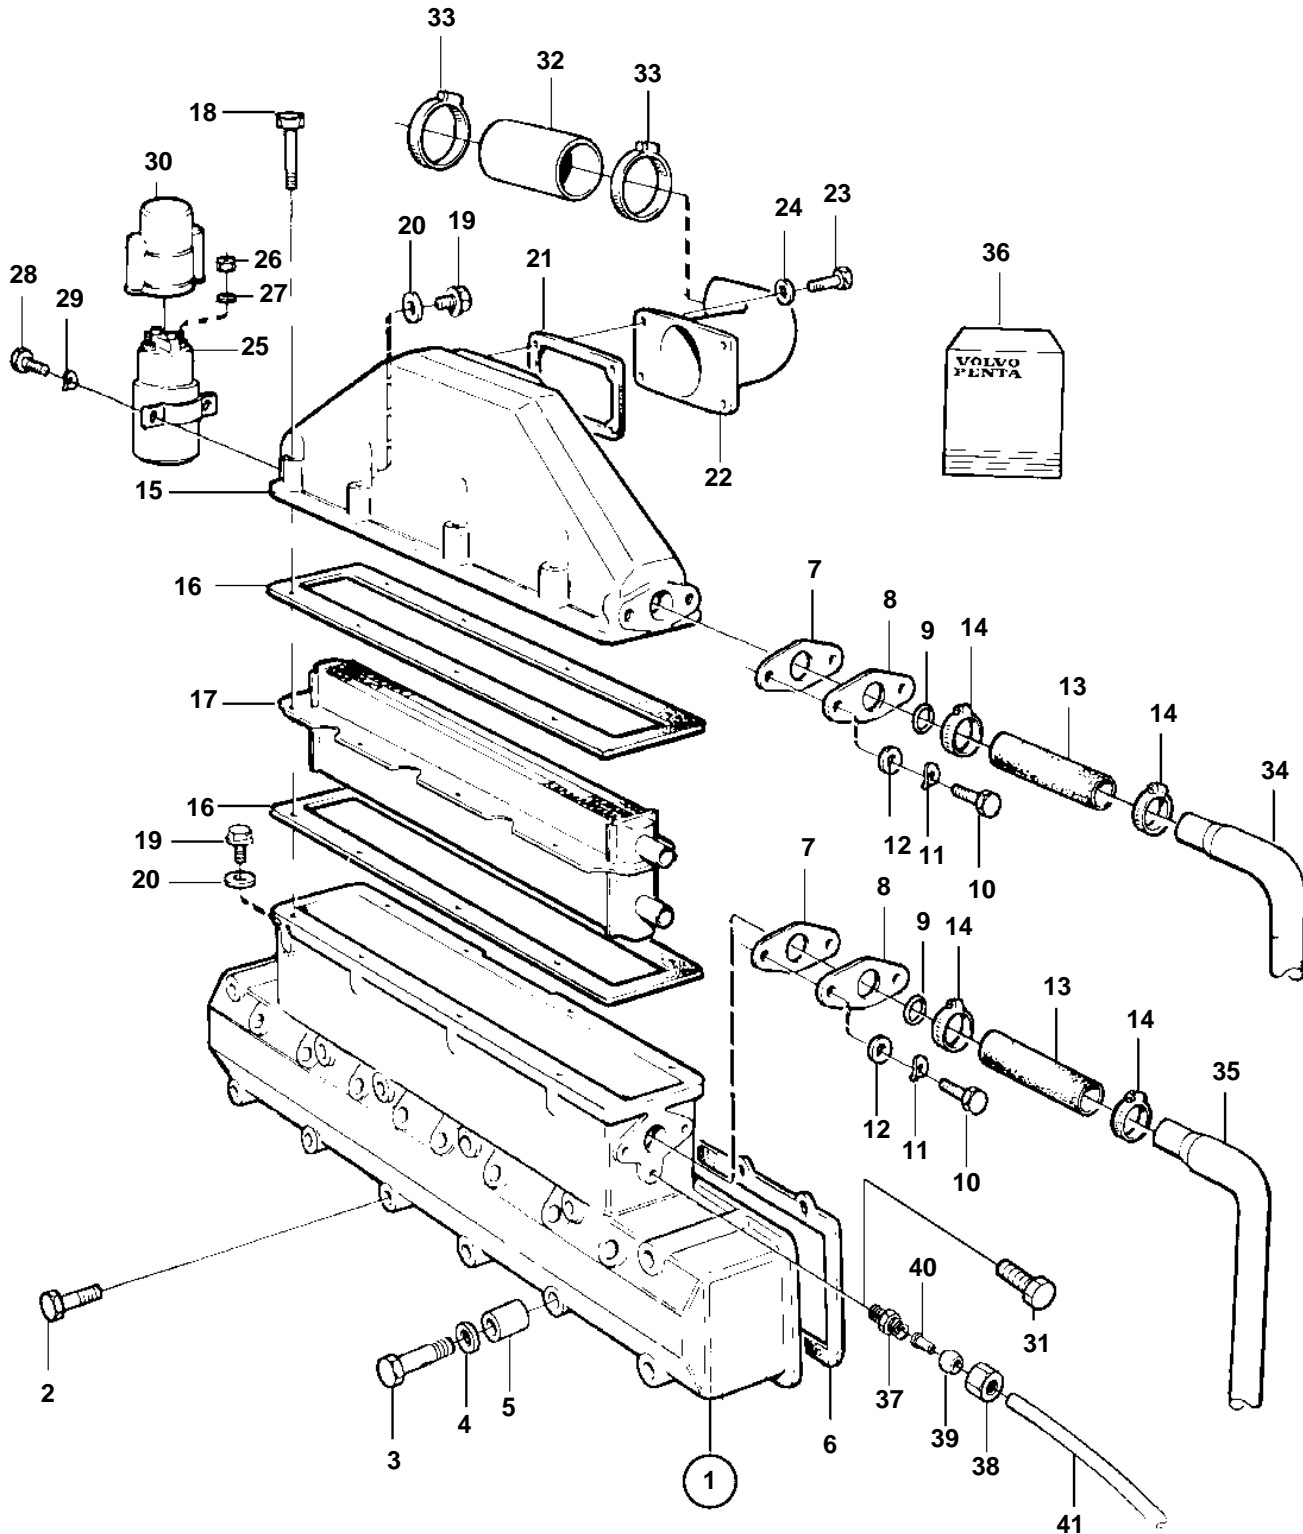

TWD630ME

17575

TWD630ME

REF	PART NO.	QTY	DESCRIPTION	SEE SEC.	NOTES
1		1	Inlet pipe		
				1389	
2	965183	9	Flange screw		L=90mm
	965184	3	Screw		L=100mm
3	955310	2	Screw		L=130mm
4	976944	2	Washer		(966674)
5	848229	1	Sleeve		L=31mm
	826652	1	Spacer sleeve		L=20mm
	845589	1	Spacer sleeve		L=8mm
6	3829434	2	Gasket		Included in gasket kit.
7	862619	2	Gasket		
8	846896	2	Flange		
9	925057	2	Rubber ring		
10	955273	4	Screw		
11	941906	4	Spring washer		(941906)
12	976943	4	Washer		(960139)
13	952969	2	Rubber hose		
14	943473	4	Hose clamp		
15	849429	1	Cover		
16	845515	2	Gasket		
17	863489	1	Insert		(845660)
18	965181	8	Screw		
19	940199	2	Screw		
20	957171	2	Gasket		Included in gasket kit.
21	862620	1	Gasket		Included in gasket kit.
22	846793	1	Connection pipe		
23	955273	4	Screw		
24	955892	4	Washer		
25	873962	1	Relay		24V 150A, When replacing the relay, also install diod 873789.
	872242	1	Relay		12V ALT
26	17624	2	· Nut		M8
	955780	2	· Nut		M5
27	955894	2	· Washer		
28	955244	2	Screw		
29	941904	2	Spring washer		
30	1581123	1	Cover		
31	479979	1	Plug		ALT
32	847385	1	Hose		
33	943479	2	Hose clamp		
34		1	Pipe, therm. housing		
35		1	Pipe, water pump		
36	876324	1	Gasket kit		SEE GROUP 99
37	954378	1	Fitting		
38	954356	1	Cap nut		
39	954364	1	Fitting		
40	944717	1	Sleeve		
41	945460	1	Plastic pipe		