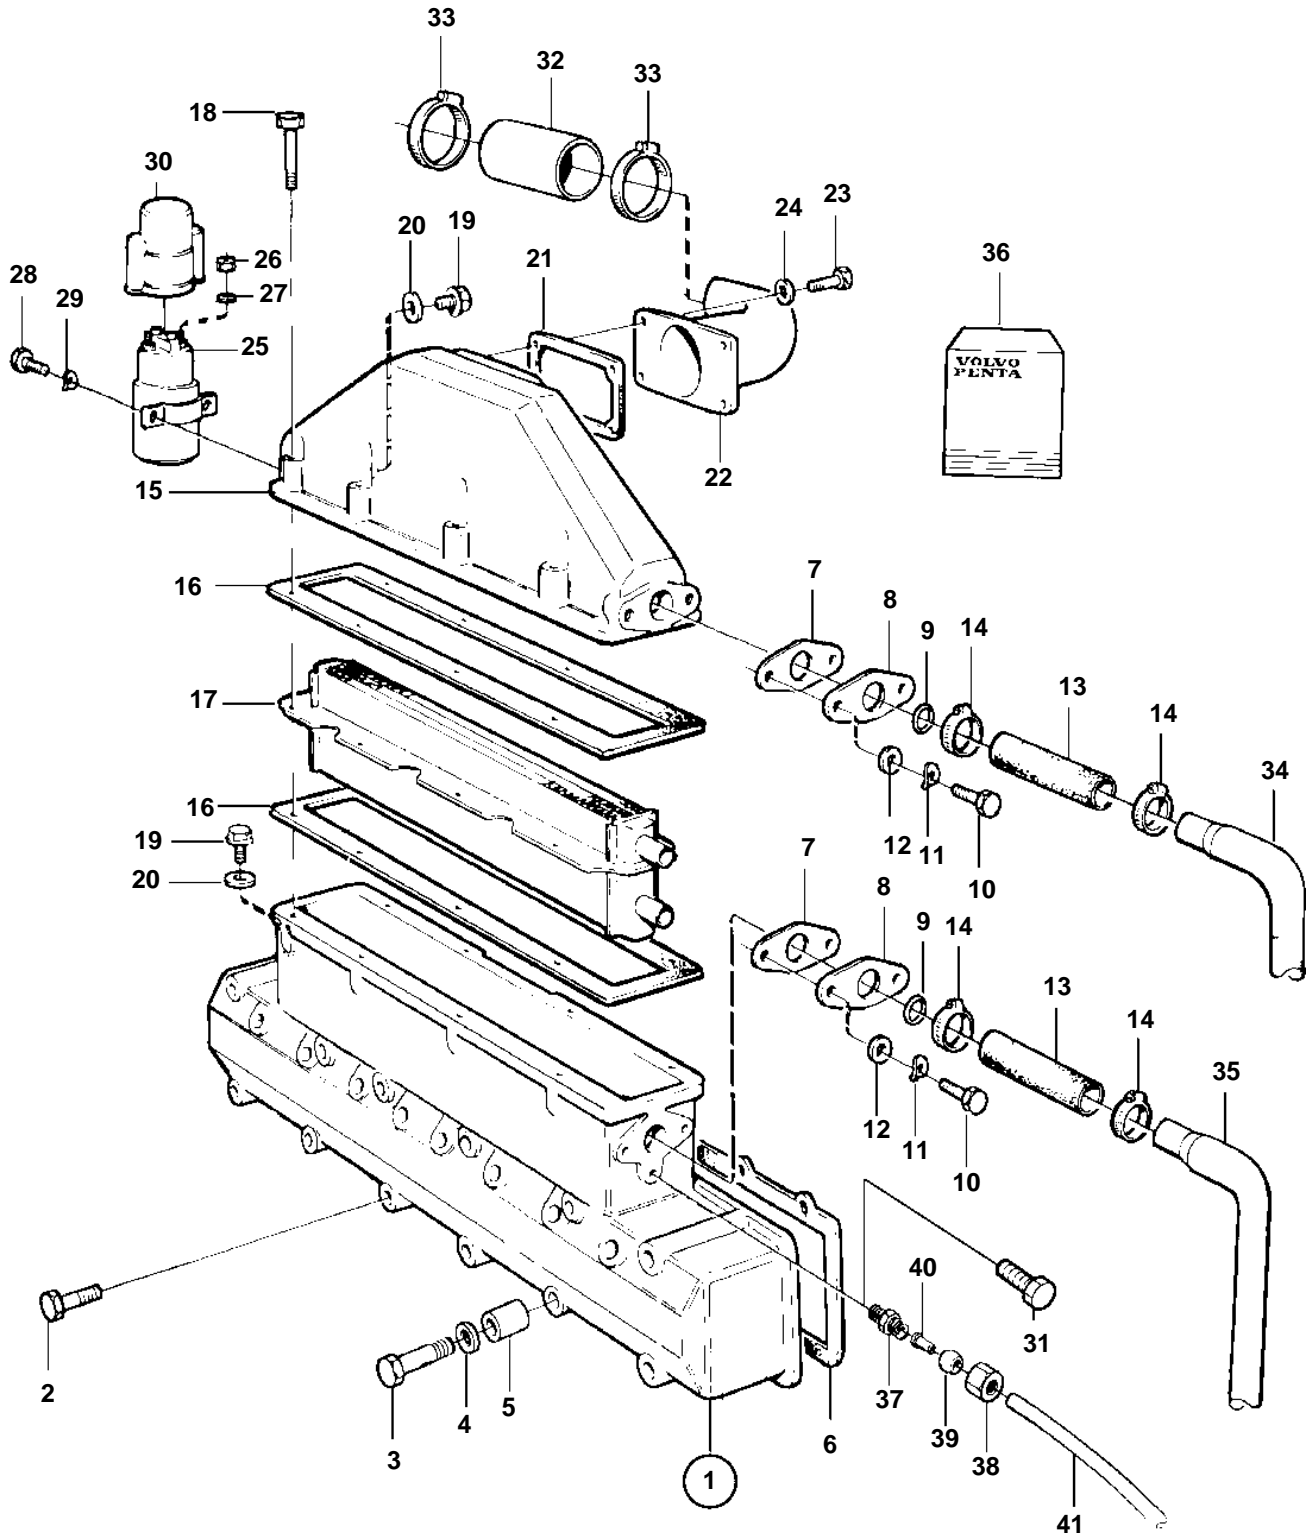

TWD630ME

17575

TWD630ME

REF	PART NO.	QTY	DESCRIPTION	SEE SEC.	NOTES
1		1	Inlet pipe		
				1389	
2	965183	9	Flange screw		L=90mm
	965184	3	Screw		L=100mm
3	955310	2	Screw		L=130mm
4	976944	2	Washer		(966674)
5	848229	1	Sleeve		L=31mm
	826652	1	Spacer sleeve		L=20mm
	845589	1	Spacer sleeve		L=8mm
6	3829434	2	Gasket		Included in gasket kit.
7	862619	2	Gasket		
8	846896	2	Flange		
9	925057	2	Rubber ring		
10	955273	4	Screw		
11	941906	4	Spring washer		(941906)
12	976943	4	Washer		(960139)
13	952969	2	Rubber hose		
14	943473	4	Hose clamp		
15	849429	1	Cover		
16	845515	2	Gasket		
17	863489	1	Insert		(845660)
18	965181	8	Screw		
19	940199	2	Screw		
20	957171	2	Gasket		Included in gasket kit.
21	862620	1	Gasket		Included in gasket kit.
22	846793	1	Connection pipe		
23	955273	4	Screw		
24	955892	4	Washer		
25	873962	1	Relay		24V 150A, When replacing the relay, also install diod 873789.
	872242	1	Relay		12V ALT
26	17624	2	· Nut		M8
	955780	2	· Nut		M5
27	955894	2	· Washer		
28	955244	2	Screw		
29	941904	2	Spring washer		
30	1581123	1	Cover		
31	479979	1	Plug		ALT
32	847385	1	Hose		
33	943479	2	Hose clamp		
34		1	Pipe, therm. housing		
35		1	Pipe, water pump		
36	876324	1	Gasket kit		SEE GROUP 99
37	954378	1	Fitting		
38	954356	1	Cap nut		
39	954364	1	Fitting		
40	944717	1	Sleeve		
41	945460	1	Plastic pipe		