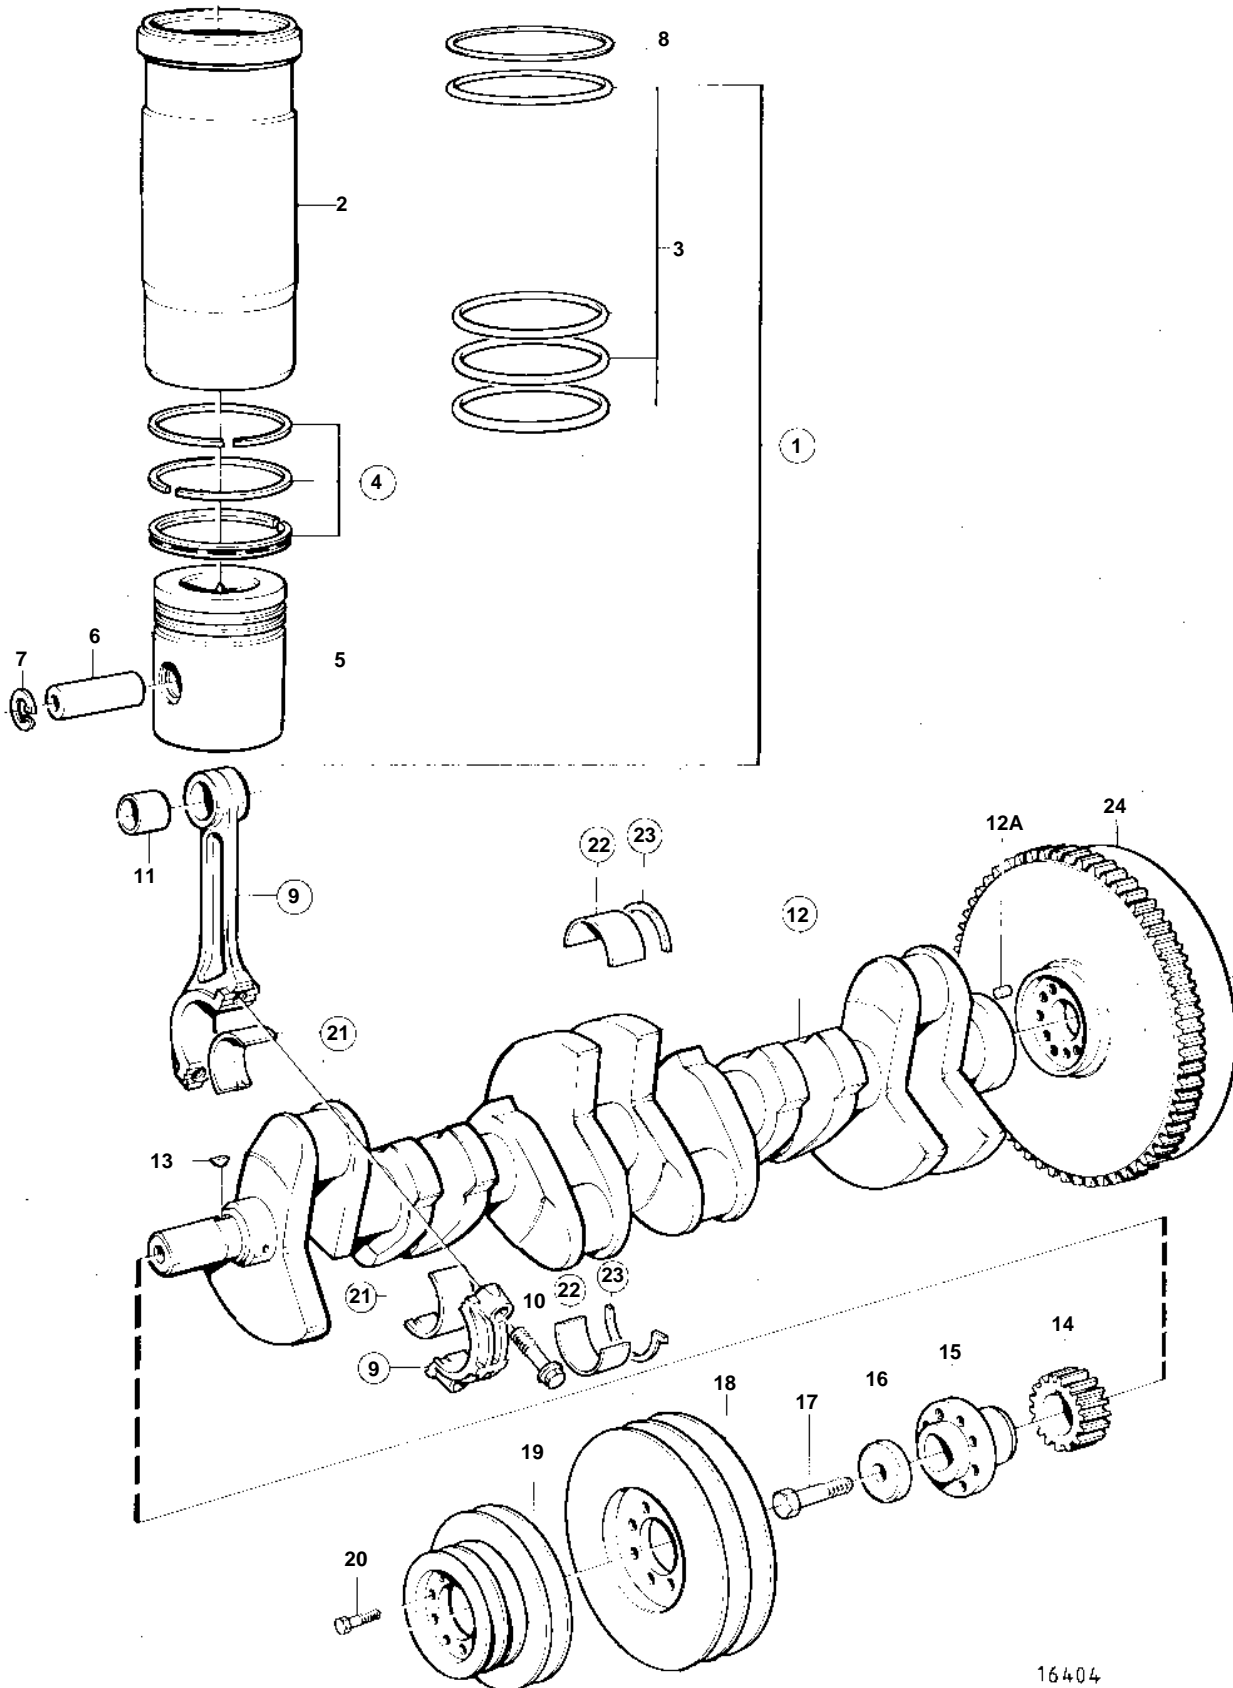

TD610M

TD610M

REF	PART NO.	QTY	DESCRIPTION	SEE SEC.	NOTES
1	876612	6	Cylinder liner kit		
2		6	· Cylinder liner		
3	271161	6	· Sealing ring kit		
4	876650	6	· Piston ring kit		
5		6	· Piston		
6	420988	6	· Piston pin		
7	914523	12	· Lock ring		
8	465394	X	Shim		Use only when repairing., TH=0,20mm
	465395	X	Shim		Use only when repairing., TH = 0,30mm
	465396	X	Shim		Use only when repairing., TH = 0,50mm
9	8192120	6	Connecting rod		(465812)
10	465815	12	· Screw		
11	465816	6	· Bushing		
12	8192122	1	Crankshaft		
12A	950677	1	· Pin		
13	422253	1	· Woodruff key		
14	471528	1	Gear		
			· Bulletin 45-01	45-01-EN	Timing Gears, 71, 100, 121
15	465779	1	Hub		
16	420124	1	Washer		
17	470366	1	Screw		
18	3825339	1	Pulley		(421515)
	866187	1	Vibration damper		For twin alternators.
19	4772117	1	Pulley		3-GROOVES
	466493	1	Pulley		For crankshaft mounted fan (4-groove).
20	471529	8	Screw		L=60mm
21	270139	6	Big end bearing kit		STD D
			· Bulletin 45-30	45-30-EN	New connecting rod for TAMD60B
21	270140	6	Big end bearing kit		U.S=0,25mm
	270141	6	Big end bearing kit		U.S=0,51mm
	270142	6	Big end bearing kit		U.S=0,76mm
	270143	6	Big end bearing kit		U.S=1,01mm
		6	Big end bearing kit		U.S=1,27mm
22	271230	7	Main bearing kit		STD D
	271231	7	Main bearing kit		U.S=0,25mm
	271232	7	Main bearing kit		U.S=0,51mm
	271233	7	Main bearing kit		U.S=0,76mm
	271234	7	Main bearing kit		U.S=1,01mm
	271235	7	Main bearing kit		U.S=1,27mm
23	276751	1	Thrust washer kit		STD D
	276752	1	Thrust washer kit		O.S=0,10mm
	276753	1	Thrust washer kit		O.S=0,20mm
		1	Thrust washer kit		O.S=0,30mm
24		1	Flywheel	1350	