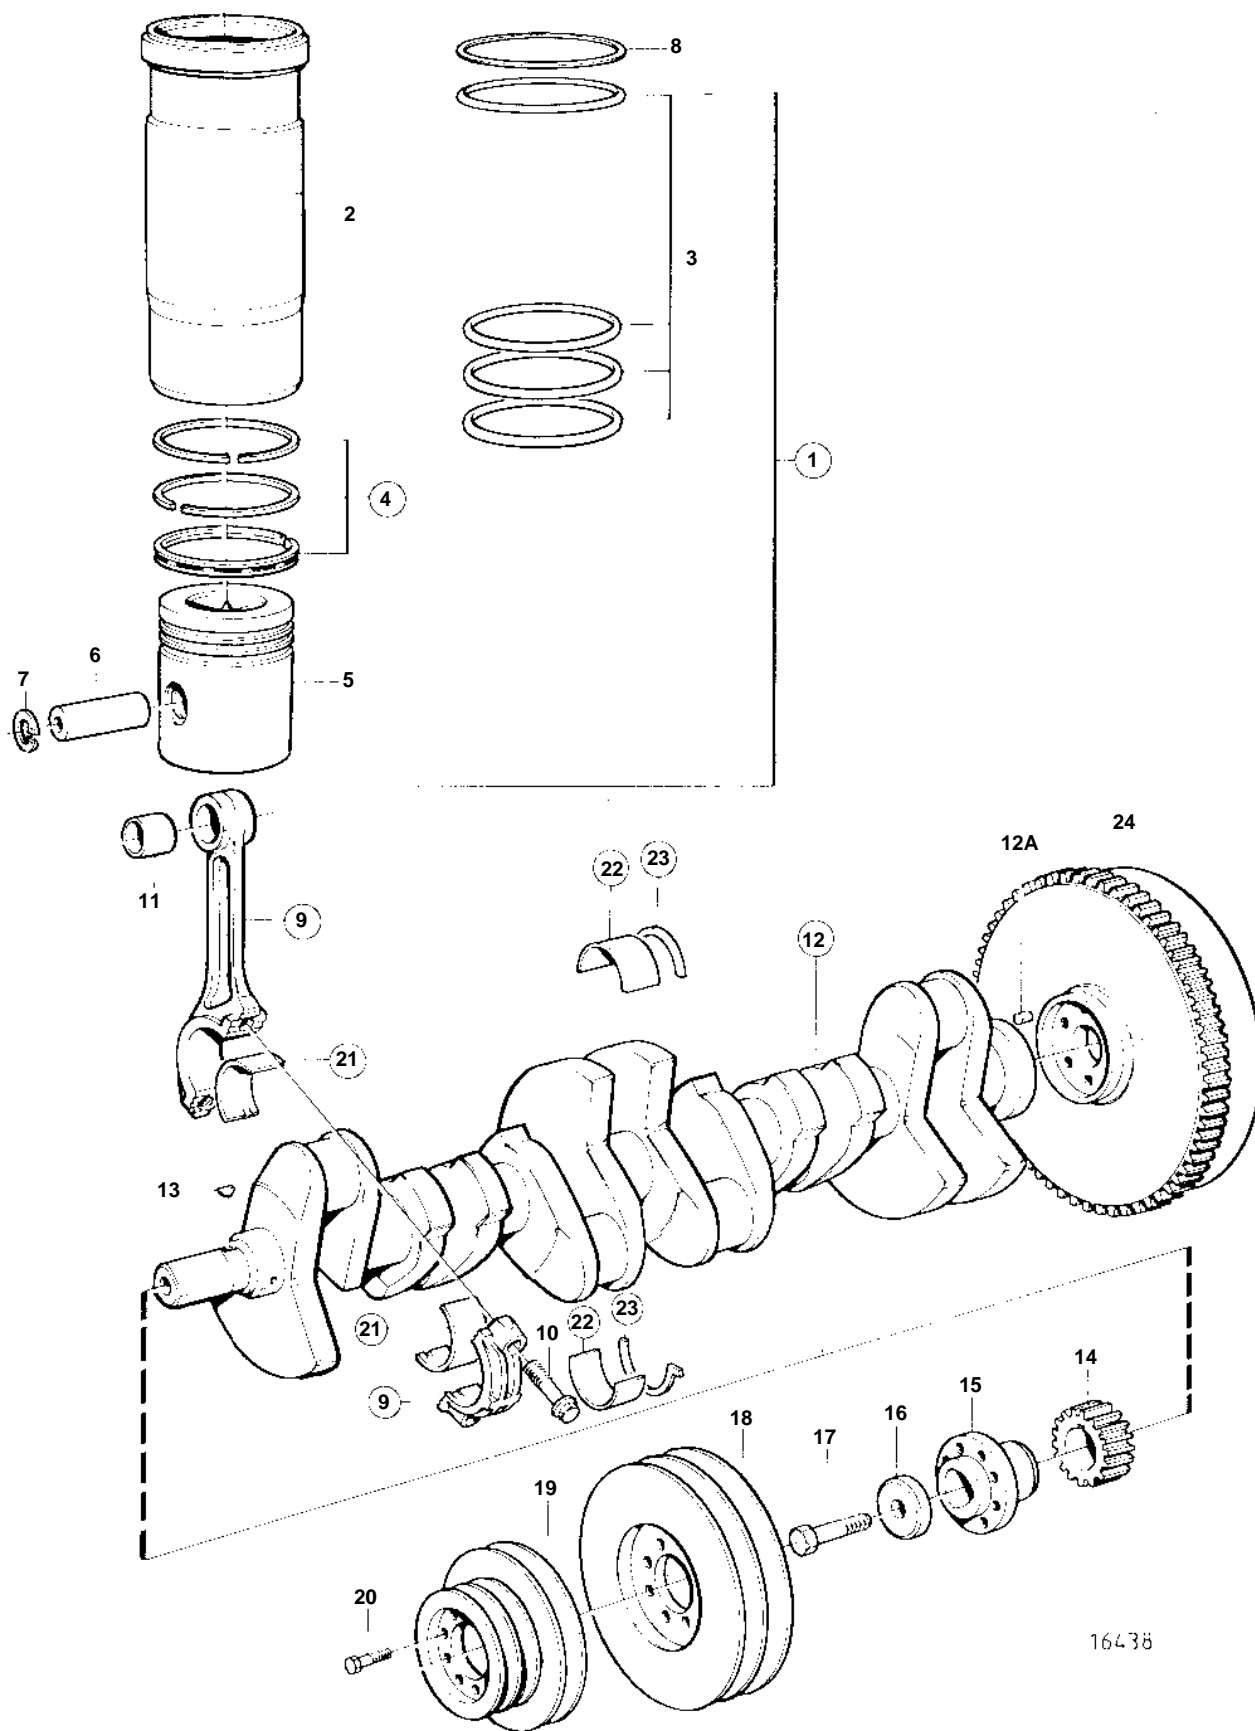

TD630ME, TWD630ME

16438

TD630ME, TWD630ME

REF	PART NO.	QTY	DESCRIPTION	SEE SEC.	NOTES
1	3828238	6	Cylinder liner kit		
2		6	· Cylinder liner		
3	271161	6	· Sealing ring kit		
4	276310	6	· Piston ring kit		
5		6	· Piston		
6	420988	6	· Piston pin		
7	914523	12	· Lock ring		
8	465394	X	Shim		Use only when repairing., TH=0,20mm
	465395	X	Shim		TH = 0,30mm, Use only when repairing.
	465396	X	Shim		Use only when repairing., TH = 0,50mm (465812)
9	8192120	6	Connecting rod		
10	465815	12	· Screw		
11	465816	6	· Bushing		
12	420662	1	Crankshaft		
12A	950677	1	· Pin		
13	422253	1	· Woodruff key		
14	471528	1	Gear		
			Bulletin 45-01	45-01-EN	Timing Gears, 71, 100, 121
15	465779	1	Hub		
16	420124	1	Washer		
17	470366	1	Screw		
18	3825339	1	Pulley		(421515)
19	4772117	1	Pulley		3-GROOVES
20	471529	8	Screw		L=60mm
21	270139	6	Big end bearing kit		STD D
			Bulletin 45-30	45-30-EN	New connecting rod for TAMD60B
21	270140	6	Big end bearing kit		U.S=0,25mm
	270141	6	Big end bearing kit		U.S=0,51mm
	270142	6	Big end bearing kit		U.S=0,76mm
	270143	6	Big end bearing kit		U.S=1,01mm
		6	Big end bearing kit		U.S=1,27mm
22	271230	7	Main bearing kit		STD D
	271231	7	Main bearing kit		U.S=0,25mm
	271232	7	Main bearing kit		U.S=0,51mm
	271233	7	Main bearing kit		U.S=0,76mm
	271234	7	Main bearing kit		U.S=1,01mm
	271235	7	Main bearing kit		U.S=1,27mm
23	276751	1	Thrust washer kit		STD D
	276752	1	Thrust washer kit		O.S=0,10mm
	276753	1	Thrust washer kit		O.S=0,20mm
		1	Thrust washer kit		O.S=0,30mm
24		1	Flywheel	1350	