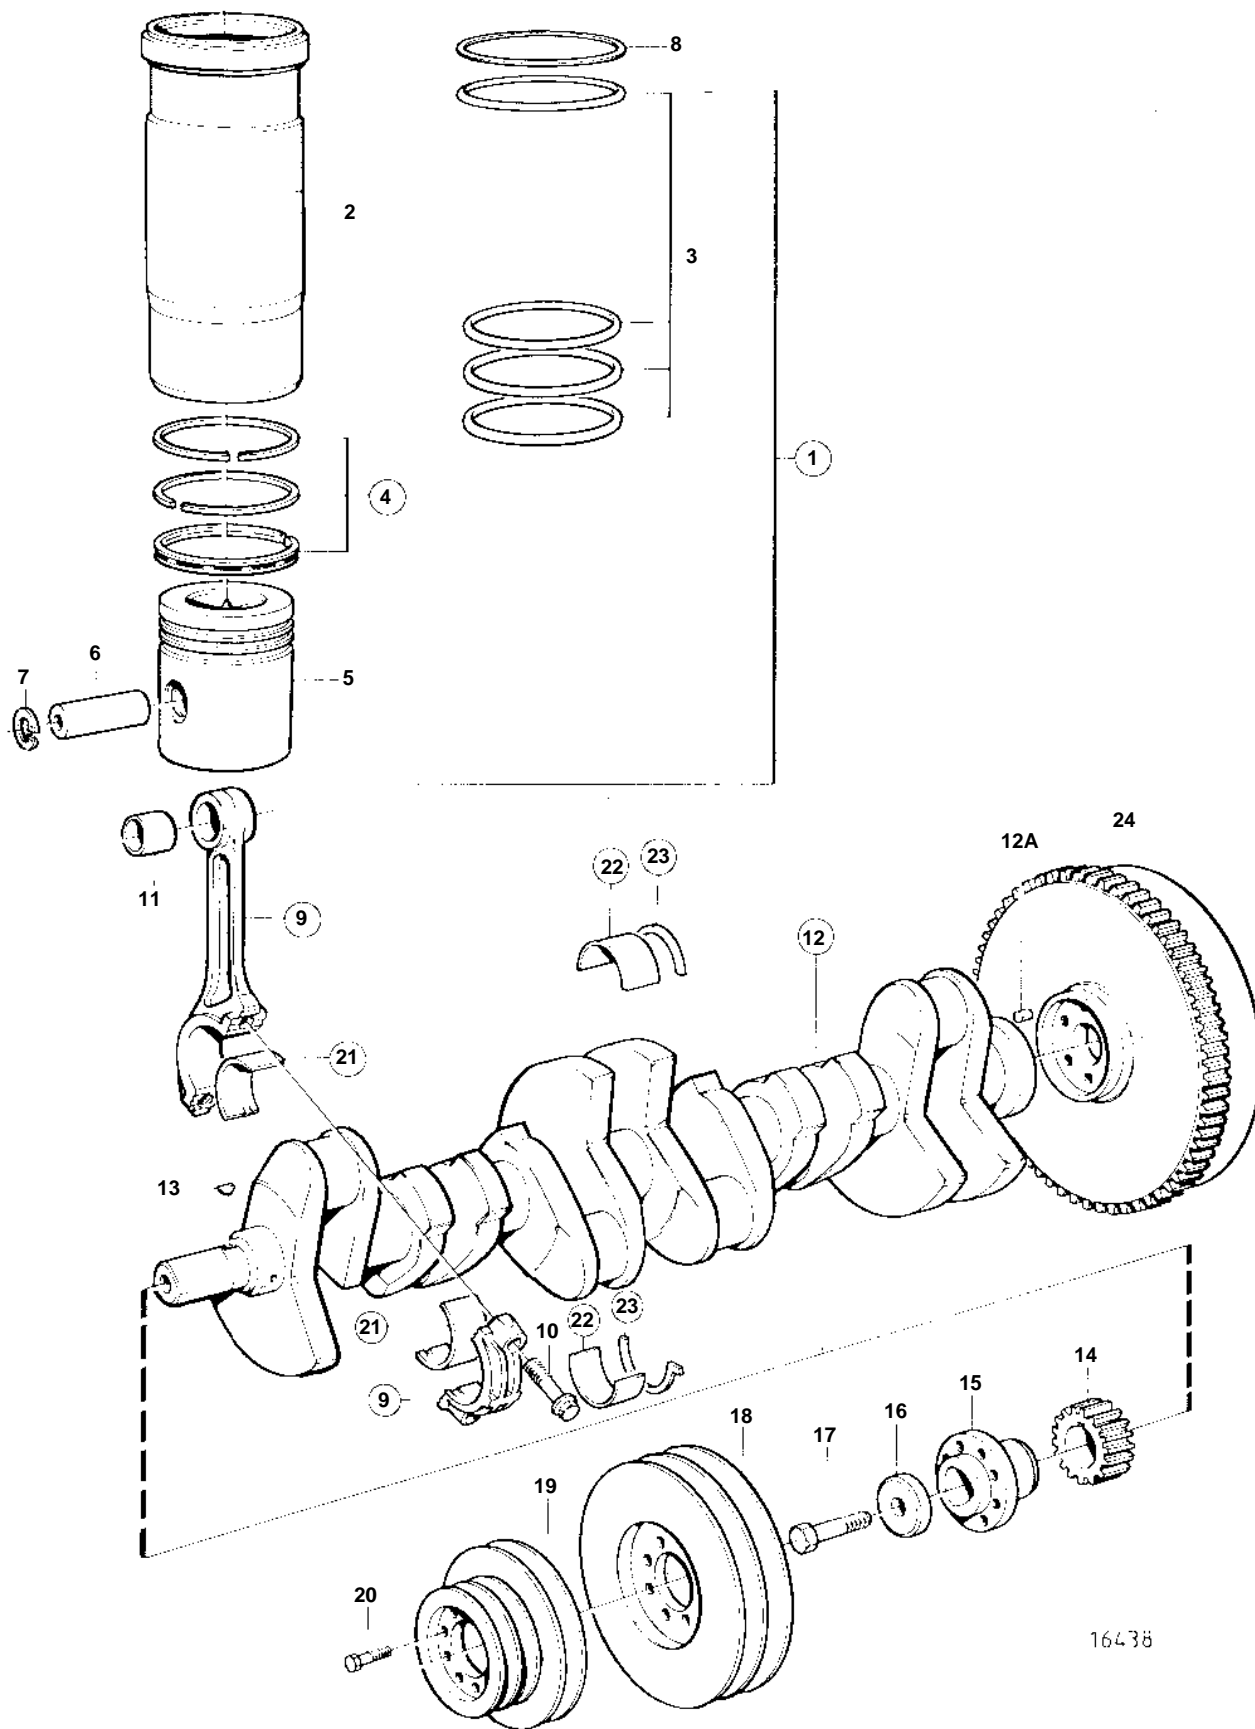

TD610M

TD610M

REF	PART NO.	QTY	DESCRIPTION	SEE SEC.	NOTES
1	876612	6	Cylinder liner kit		
2		6	· Cylinder liner		
3	271161	6	· Sealing ring kit		
4	876650	6	· Piston ring kit		
5		6	· Piston		
6	420988	6	· Piston pin		
7	914523	12	· Lock ring		
8	465394	X	Shim		Use only when repairing., TH=0,20mm
	465395	X	Shim		TH = 0,30mm, Use only when repairing.
	465396	X	Shim		Use only when repairing., TH = 0,50mm (465812)
9	8192120	6	Connecting rod		
10	465815	12	· Screw		
11	465816	6	· Bushing		
12	420662	1	Crankshaft		
12A	950677	1	· Pin		
13	422253	1	· Woodruff key		
14	471528	1	Gear		
			· Bulletin 45-01	45-01-EN	Timing Gears, 71, 100, 121
15	465779	1	Hub		
16	420124	1	Washer		
17	470366	1	Screw		
18	3825339	1	Pulley		(421515)
19	4772117	1	Pulley		3-GROOVES
	466493	1	Pulley		For crankshaft mounted fan (4-groove).
20	471529	8	Screw		L=60mm
21	270139	6	Big end bearing kit		STD D
			· Bulletin 45-30	45-30-EN	New connecting rod for TAMD60B
21	270140	6	Big end bearing kit		U.S=0,25mm
	270141	6	Big end bearing kit		U.S=0,51mm
	270142	6	Big end bearing kit		U.S=0,76mm
	270143	6	Big end bearing kit		U.S=1,01mm
		6	Big end bearing kit		U.S=1,27mm
22	271230	7	Main bearing kit		STD D
	271231	7	Main bearing kit		U.S=0,25mm
	271232	7	Main bearing kit		U.S=0,51mm
	271233	7	Main bearing kit		U.S=0,76mm
	271234	7	Main bearing kit		U.S=1,01mm
	271235	7	Main bearing kit		U.S=1,27mm
23	276751	1	Thrust washer kit		STD D
	276752	1	Thrust washer kit		O.S=0,10mm
	276753	1	Thrust washer kit		O.S=0,20mm
		1	Thrust washer kit		O.S=0,30mm
24		1	Flywheel	1350	