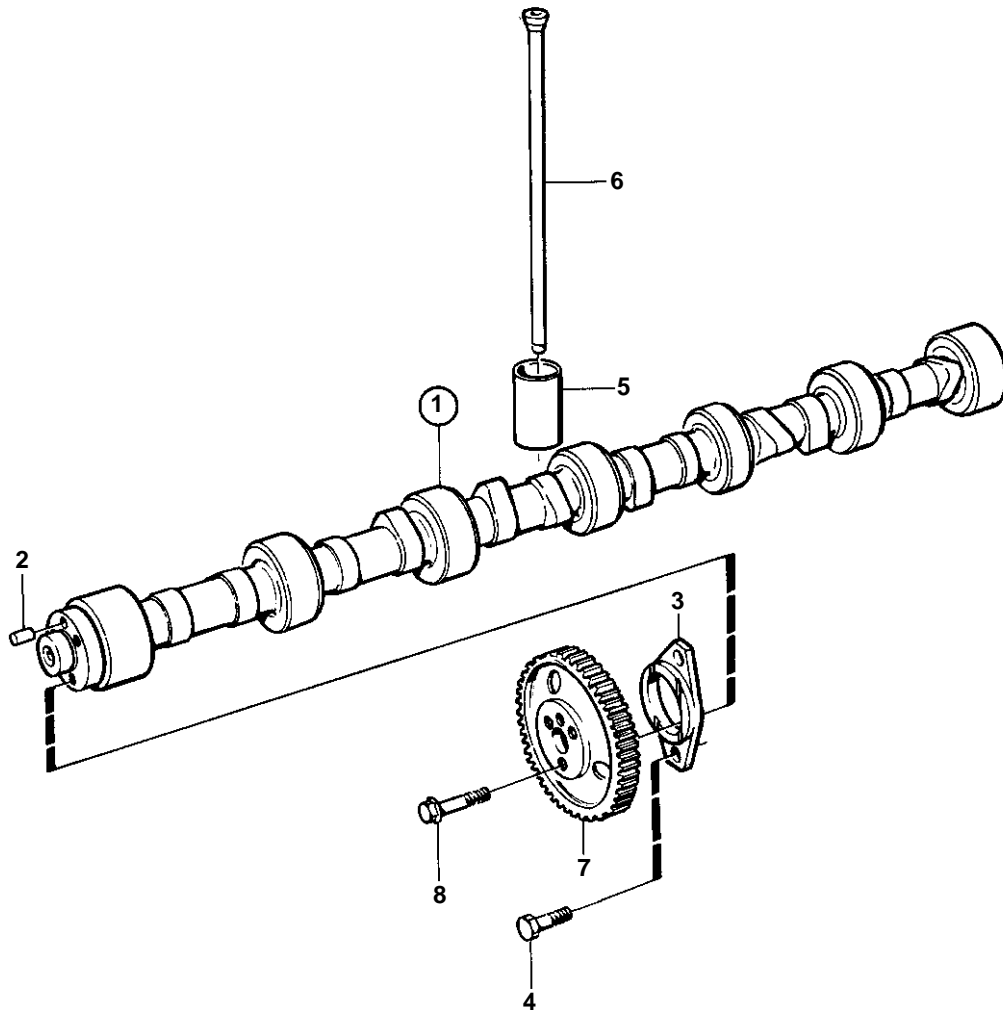

TD730ME, TWD730ME, TWD731ME

15107

TD730ME, TWD730ME, TWD731ME

REF	PART NO.	QTY	DESCRIPTION	SEE SEC.	NOTES
1	477459	1	Camshaft		
2	950588	1	· Pin		
3	465789	1	Flange		
4	471509	2	Screw		
5	421067	12	Lifter		NITRO
6	421385	12	Push rod		
7	478297	1	Gear		
			Bulletin 45-01	45-01-EN	Timing Gears, 71, 100, 121
8	471555	3	Screw		