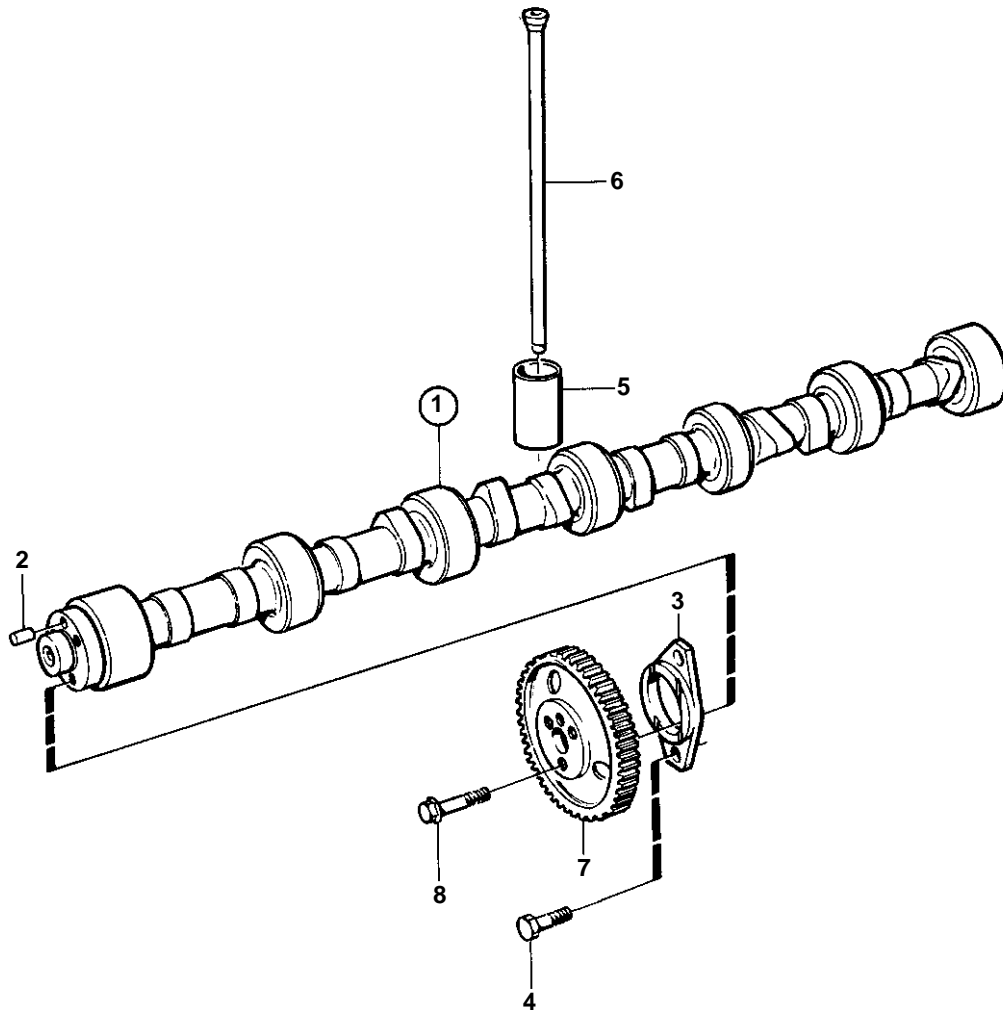

TD610M, TD630ME, TWD630ME

15107

TD610M, TD630ME, TWD630ME

REF	PART NO.	QTY	DESCRIPTION	SEE SEC.	NOTES
1	465787	1	Camshaft		
2	950588	1	· Pin		
3	465789	1	Flange		
4	471509	2	Screw		
5	421067	12	Lifter		NITRO
6	420021	12	Push rod		
7	478297	1	Gear		
			· Bulletin 45-01	45-01-EN	Timing Gears, 71, 100, 121
8	471555	3	Screw		