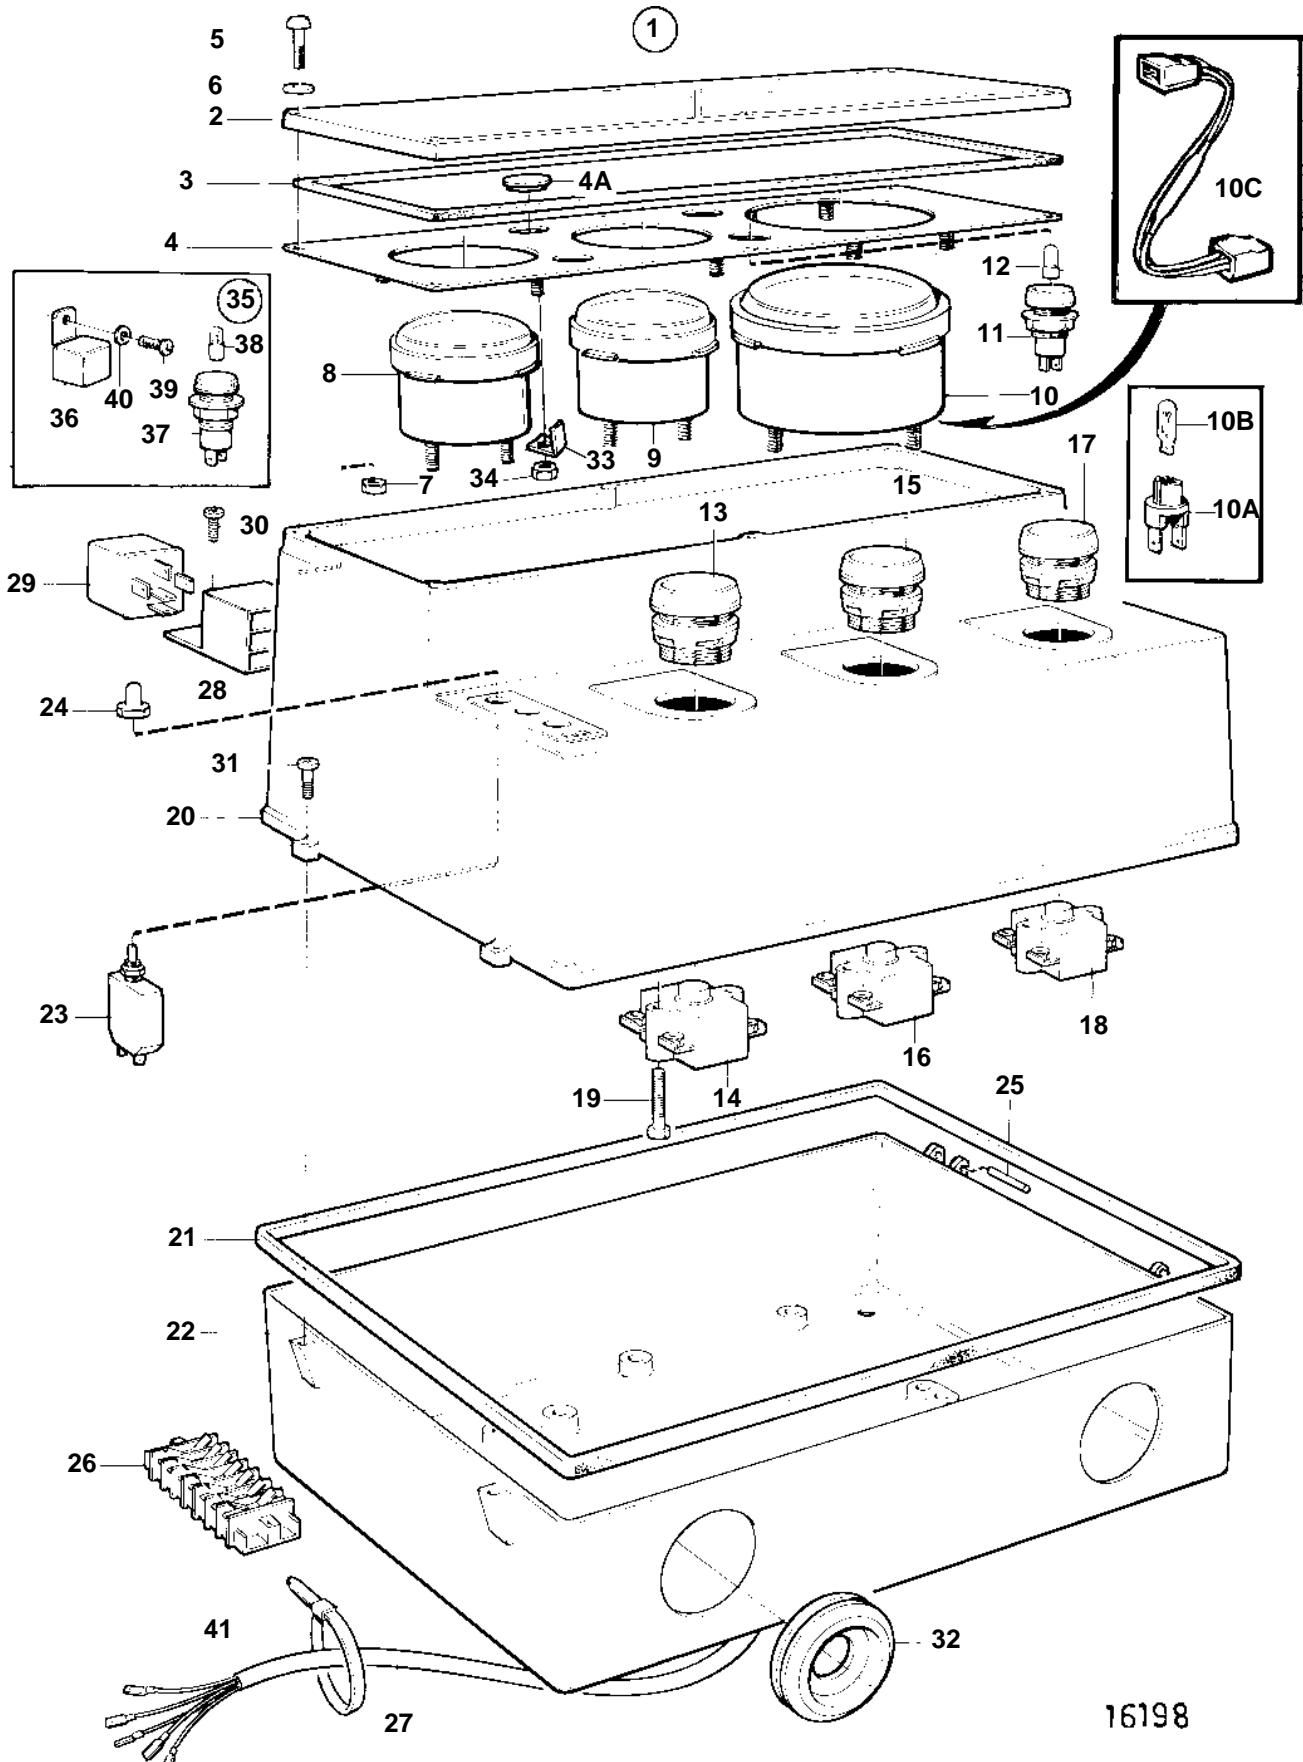

TD610M, TD630ME, TWD630ME, TD730ME, TWD730ME, TWD731ME

TD610M, TD630ME, TWD630ME, TD730ME, TWD730ME, TWD731ME

| REF | PART NO. | QTY | DESCRIPTION | NOTES |
|-----|----------|-----|------------------------------------|---|
| 1 | | 1 | Instrument panel | |
| 2 | 873654 | 1 | · Cover glass | |
| 3 | 849885 | 1 | · Sealing strip | |
| 4 | 873614 | 1 | · Instrument plate | |
| 4A | | 3 | · Protecting plug | |
| 5 | 849963 | 6 | · Screw | |
| 6 | 862501 | 6 | · Gasket | |
| 7 | 965483 | 6 | · Nut | |
| 8 | 873625 | 1 | · Instrument, oil-pressure | 24V |
| 9 | 873624 | 1 | · Instrument, temperature | 24V |
| 10 | 873998 | 1 | · Rev counter kit, hour/tachometer | Used without diod cable 873695, 12V-24V |
| 10A | 863945 | 1 | · · Bulb socket | FOR 873625,873624,873664 |
| 10B | 943638 | 1 | · · Bulb | FOR 873625,873624,873664 |
| 10C | 873695 | 1 | · Diode cable, tachometer | |
| 11 | 849966 | 1 | · Bulb socket | Warning lamp, charging. |
| 12 | 182034 | 1 | · Bulb | |
| 13 | 863102 | 1 | · Push button | RED |
| 14 | 873791 | 1 | · Switch | GREEN-RED (863115) |
| 15 | 3817578 | 1 | · Switch | BLACK (863104) |
| 16 | 873791 | 1 | · Switch | GREEN-RED (863115) |
| 17 | 863103 | 1 | · Push button | GREEN |
| 18 | 873792 | 1 | · Switch | GREEN (863116) |
| 19 | 956063 | 6 | · Screw | |
| 20 | 849838 | 1 | · Cover | |
| 21 | 849840 | 1 | · Sealing strip | |
| 22 | 849839 | 1 | · Box | |
| 23 | 968821 | 1 | · Fuse | 16A |
| | 966689 | 1 | · Fuse | 8A |
| 24 | 862006 | 2 | · Protective cap | |
| 25 | 951967 | 2 | · Spring pin | |
| 26 | 849992 | 1 | · Terminal block | 5-POLE |
| | 849993 | 2 | · Terminal block | 7-POLE |
| 27 | 873651 | 1 | · Wiring harness | |
| 28 | 977184 | 3 | · · Tab housing | (946556) |
| 29 | 20374662 | 2 | · Relay | (9518230) |
| 30 | 956074 | 3 | · Screw | |
| 31 | 862281 | 2 | · Screw | |
| 32 | 943920 | 1 | · Protecting plug | |
| 33 | | 8 | · Brace | |
| 34 | 963103 | 8 | · Lock nut | |
| 35 | | | Alarm separator | |
| 36 | 863724 | 1 | · Alarm separator | |
| 37 | 863721 | 1 | · Bulb socket | Warning lamp, low coolant level. |
| | 863722 | 1 | · Bulb socket | Warning lamp, low oil pressure. |
| | 863723 | 1 | · Bulb socket | Warning lamp, high coolant temperature. |
| 38 | 182034 | 3 | · Bulb | |
| 39 | | 1 | · Cross recessed screw | |
| 40 | 955892 | 1 | · Washer | |
| 41 | 948211 | X | Strip clamp | |