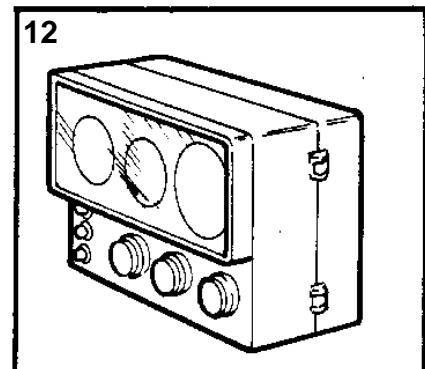

TD730ME, TWD730ME, TWD731ME

TD730ME, TWD730ME, TWD731ME

REF	PART NO.	QTY	DESCRIPTION	SEE SEC.	NOTES
1	866835	1	Pressure sensor, oil-engine · Bulletin P-38-6-1	P-38-6-1-EN	(862155), 0-10bar Vibration Damping Kit
2	863169	1	Pressure monitor, oil pressure		0,7bar
3	809109	1	Elbow nipple		
4	848829	1	Temperature sensor		103°C
	862250	1	Thermo monitor		97°C
5	862154	1	Temperature sensor, coolant water temp.		MAX 120°C
6	11998	2	Gasket		(947624)
7	862251	1	Tachometer sensor		
8	865808	1	Spacer sleeve		L=11,0mm
9	949656	1	O-ring		
10	949656	1	O-ring		
11	862672	1	Cable trunk, engine		
	863867	X	Cable trunk		L=2500mm
	846648	X	Extension cable		L=3000mm
	846649	X	Extension cable		L=5000mm
	846650	X	Extension cable		L=7000mm
	863868	X	Cable trunk		L=8000mm
12		1	Instrument		
				119	
				2073	
13		X	Tachometer	1463	
14		X	Electrical materials	1963	