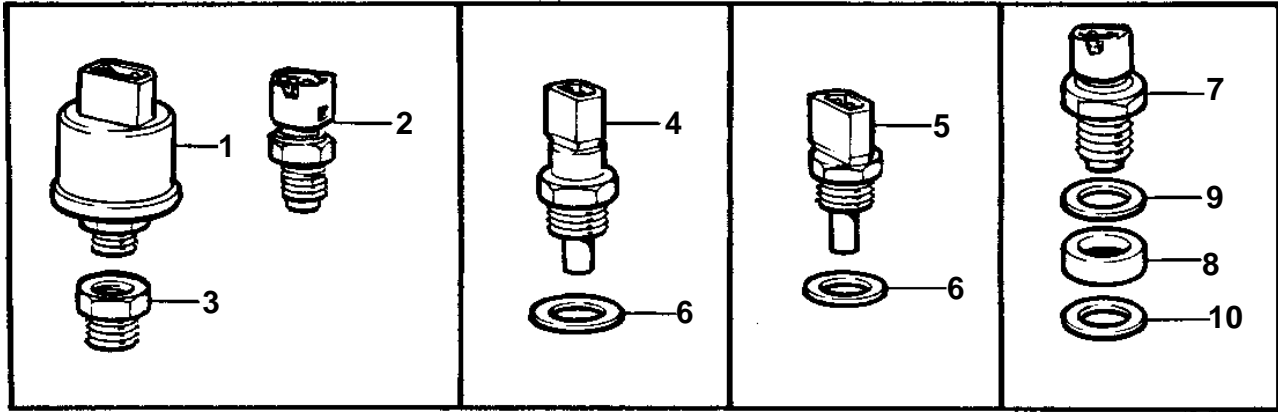

TD730ME, TWD730ME, TWD731ME

TD730ME, TWD730ME, TWD731ME

REF	PART NO.	QTY	DESCRIPTION	SEE SEC.	NOTES
1	866835	1	Pressure sensor, oil-engine · Bulletin P-38-6-1	P-38-6-1-EN	(862155), 0-10bar Vibration Damping Kit
2	863169	1	Pressure monitor, oil pressure		0,7bar
3	809109	1	Elbow nipple		
4	848829	1	Temperature sensor		103°C
	862250	1	Thermo monitor		97°C
5	862154	1	Temperature sensor, coolant water temp.		MAX 120°C
6	11998	2	Gasket		(947624)
7	862251	1	Tachometer sensor		
8	865808	1	Spacer sleeve		L=11,0mm
9	949656	1	O-ring		
10	949656	1	O-ring		
11	862672	1	Cable trunk, engine		
	863867	X	Cable trunk		L=2500mm
	846648	X	Extension cable		L=3000mm
	846649	X	Extension cable		L=5000mm
	846650	X	Extension cable		L=7000mm
	863868	X	Cable trunk		L=8000mm
12		1	Instrument		
				119	
				2073	
13		X	Tachometer	1463	
14		X	Electrical materials	1963	