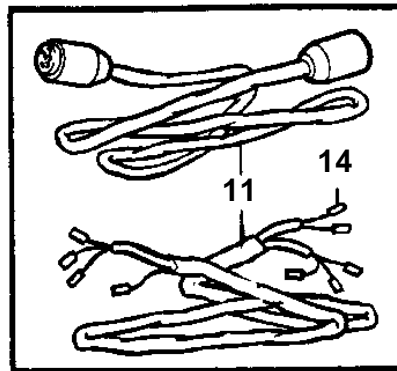

TD730ME, TWD730ME, TWD731ME

TD730ME, TWD730ME, TWD731ME

REF	PART NO.	QTY	DESCRIPTION	SEE SEC.	NOTES
1	866835	1	Pressure sensor, oil-engine · Bulletin P-38-6-1	P-38-6-1-EN	(862155), 0-10bar Vibration Damping Kit
2	863169	1	Pressure monitor, oil pressure		0,7bar
3	809109	1	Elbow nipple		
4	848829	1	Temperature sensor		103°C
	862250	1	Thermo monitor		97°C
5	862154	1	Temperature sensor, coolant water temp.		MAX 120°C
6	11998	2	Gasket		(947624)
7	862251	1	Tachometer sensor		
8	865808	1	Spacer sleeve		L=11,0mm
9	949656	1	O-ring		
10	949656	1	O-ring		
11	862672	1	Cable trunk, engine		
	863867	X	Cable trunk		L=2500mm
	846648	X	Extension cable		L=3000mm
	846649	X	Extension cable		L=5000mm
	846650	X	Extension cable		L=7000mm
	863868	X	Cable trunk		L=8000mm
12		1	Instrument		
				119	
				2073	
13		X	Tachometer	1463	
14		X	Electrical materials	1963	