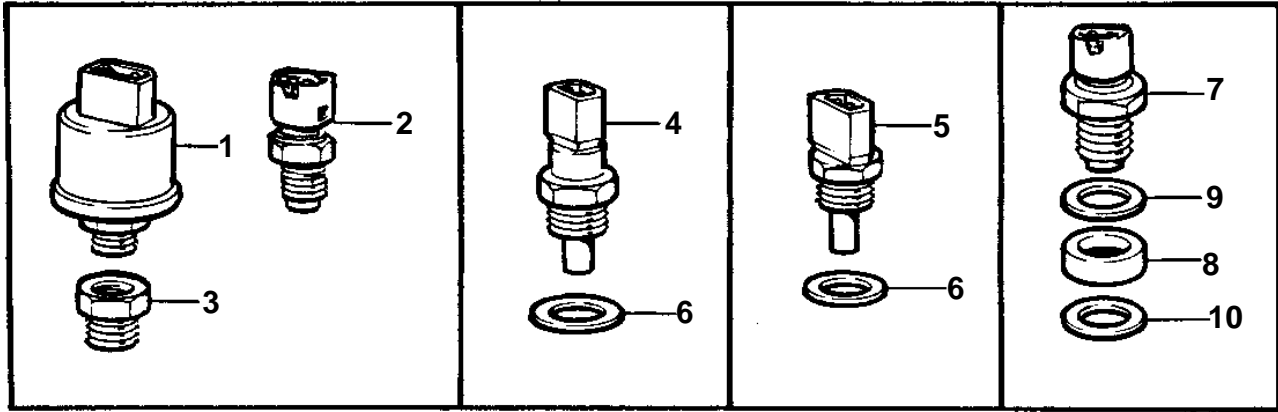

TWD630ME

TWD630ME

REF	PART NO.	QTY	DESCRIPTION	SEE SEC.	NOTES
1	866835	1	Pressure sensor, oil-engine · Bulletin P-38-6-1	P-38-6-1-EN	(862155), 0-10bar Vibration Damping Kit
2	863169	1	Pressure monitor, oil pressure		0,7bar
3	809109	1	Elbow nipple		
4	848829	1	Temperature sensor		103°C
	862250	1	Thermo monitor		97°C
5	862154	1	Temperature sensor, coolant water temp.		MAX 120°C
6	11998	2	Gasket		(947624)
7	862251	1	Tachometer sensor		
8	863412	1	Spacer sleeve		L=10,9mm
9	947624	1	Gasket		
10	949656	1	O-ring		
11	862672	1	Cable trunk, engine		
	863867	X	Cable trunk		L=2500mm
	846648	X	Extension cable		L=3000mm
	846649	X	Extension cable		L=5000mm
	846650	X	Extension cable		L=7000mm
	863868	X	Cable trunk		L=8000mm
12		1	Instrument		
				119	
				2073	
13		X	Tachometer	1463	
14		X	Electrical materials	1963	