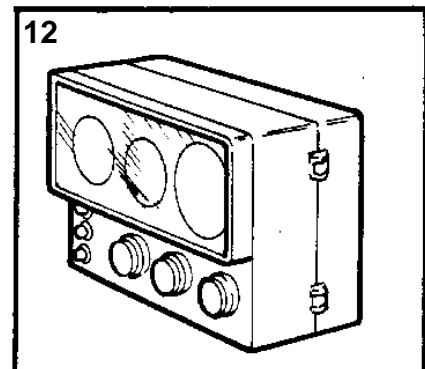

TWD630ME

TWD630ME

REF	PART NO.	QTY	DESCRIPTION	SEE SEC.	NOTES
1	866835	1	Pressure sensor, oil-engine · Bulletin P-38-6-1	P-38-6-1-EN	(862155), 0-10bar Vibration Damping Kit
2	863169	1	Pressure monitor, oil pressure		0,7bar
3	809109	1	Elbow nipple		
4	848829	1	Temperature sensor		103°C
	862250	1	Thermo monitor		97°C
5	862154	1	Temperature sensor, coolant water temp.		MAX 120°C
6	11998	2	Gasket		(947624)
7	862251	1	Tachometer sensor		
8	863412	1	Spacer sleeve		L=10,9mm
9	947624	1	Gasket		
10	949656	1	O-ring		
11	862672	1	Cable trunk, engine		
	863867	X	Cable trunk		L=2500mm
	846648	X	Extension cable		L=3000mm
	846649	X	Extension cable		L=5000mm
	846650	X	Extension cable		L=7000mm
	863868	X	Cable trunk		L=8000mm
12		1	Instrument		
				119	
				2073	
13		X	Tachometer	1463	
14		X	Electrical materials	1963	