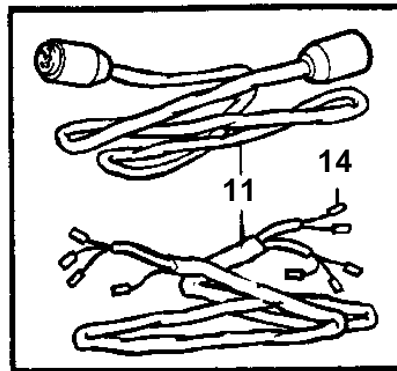

TWD630ME

TWD630ME

REF	PART NO.	QTY	DESCRIPTION	SEE SEC.	NOTES
1	866835	1	Pressure sensor, oil-engine · Bulletin P-38-6-1	P-38-6-1-EN	(862155), 0-10bar Vibration Damping Kit
2	863169	1	Pressure monitor, oil pressure		0,7bar
3	809109	1	Elbow nipple		
4	848829	1	Temperature sensor		103°C
	862250	1	Thermo monitor		97°C
5	862154	1	Temperature sensor, coolant water temp.		MAX 120°C
6	11998	2	Gasket		(947624)
7	862251	1	Tachometer sensor		
8	863412	1	Spacer sleeve		L=10,9mm
9	947624	1	Gasket		
10	949656	1	O-ring		
11	862672	1	Cable trunk, engine		
	863867	X	Cable trunk		L=2500mm
	846648	X	Extension cable		L=3000mm
	846649	X	Extension cable		L=5000mm
	846650	X	Extension cable		L=7000mm
	863868	X	Cable trunk		L=8000mm
12		1	Instrument		
				119	
				2073	
13		X	Tachometer	1463	
14		X	Electrical materials	1963	