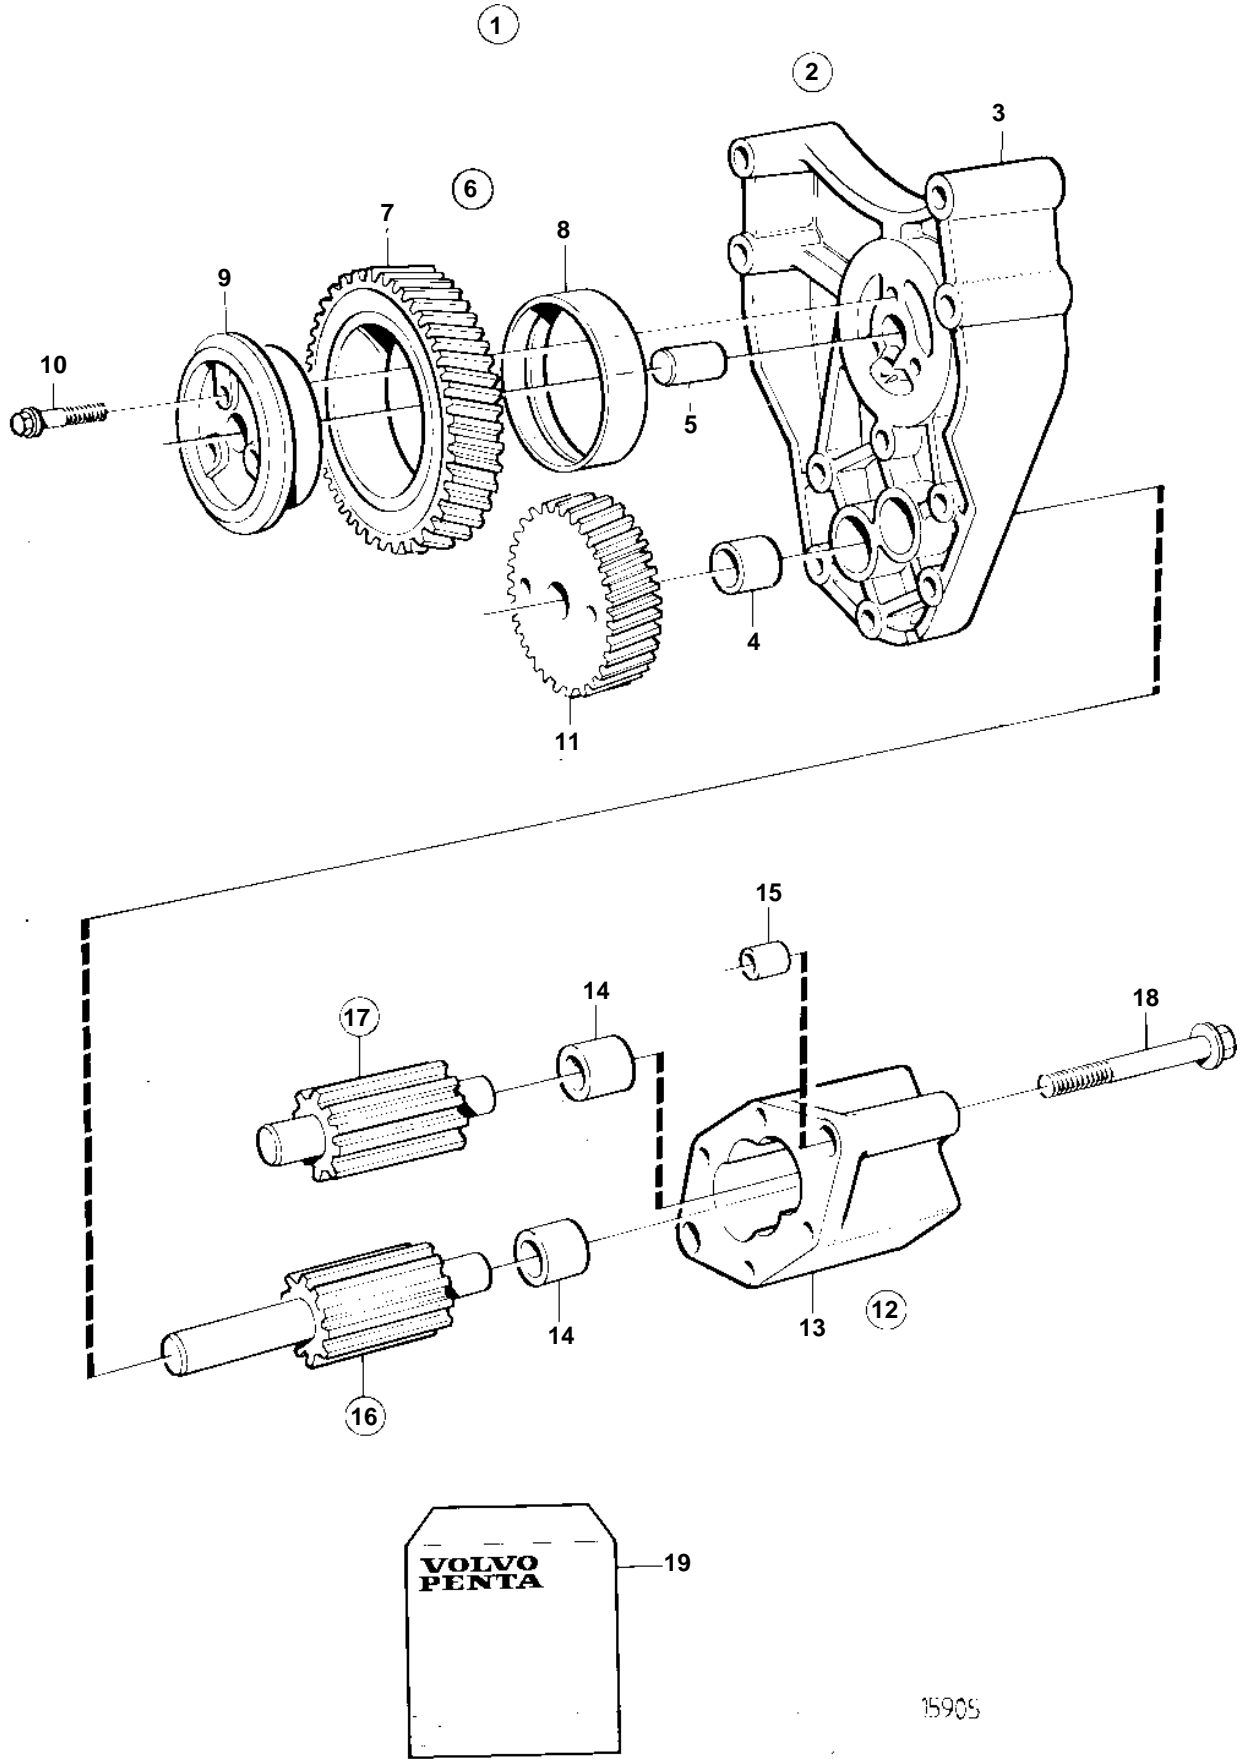

TD610G, TWD610G, TD710G, TWD710G, TAD730G, TWD740GE, TAD740GE, TAD741GE

TD610G, TWD610G, TD710G, TWD710G, TAD730G, TWD740GE, TAD740GE, TAD741GE

REF	PART NO.	QTY	DESCRIPTION	NOTES
1	864760	1	Oil pump	
2	471571	1	· Bracket	
3		1	· · Bracket	
4	470347	2	· · · Bushing	Included in overhaul kit.
5	191171	1	· · Pin	
6	471942	1	· Gear	
7		1	· · Idler gear	
8		2	· · Bushing	
9	420048	1	· Bearing sleeve	
10	471586	3	· Screw	
11	471941	1	· Gear	
12		1	· Housing	
13		1	· · Housing	
14	470347	2	· · · Bushing	Included in overhaul kit.
15	401146	2	· · Guide sleeve	
16		1	· Shaft, with gear	Included in overhaul kit.
17		1	· Shaft, with gear	Included in overhaul kit.
18	965183	2	· Flange screw	
19	276156	1	Overhaul kit	