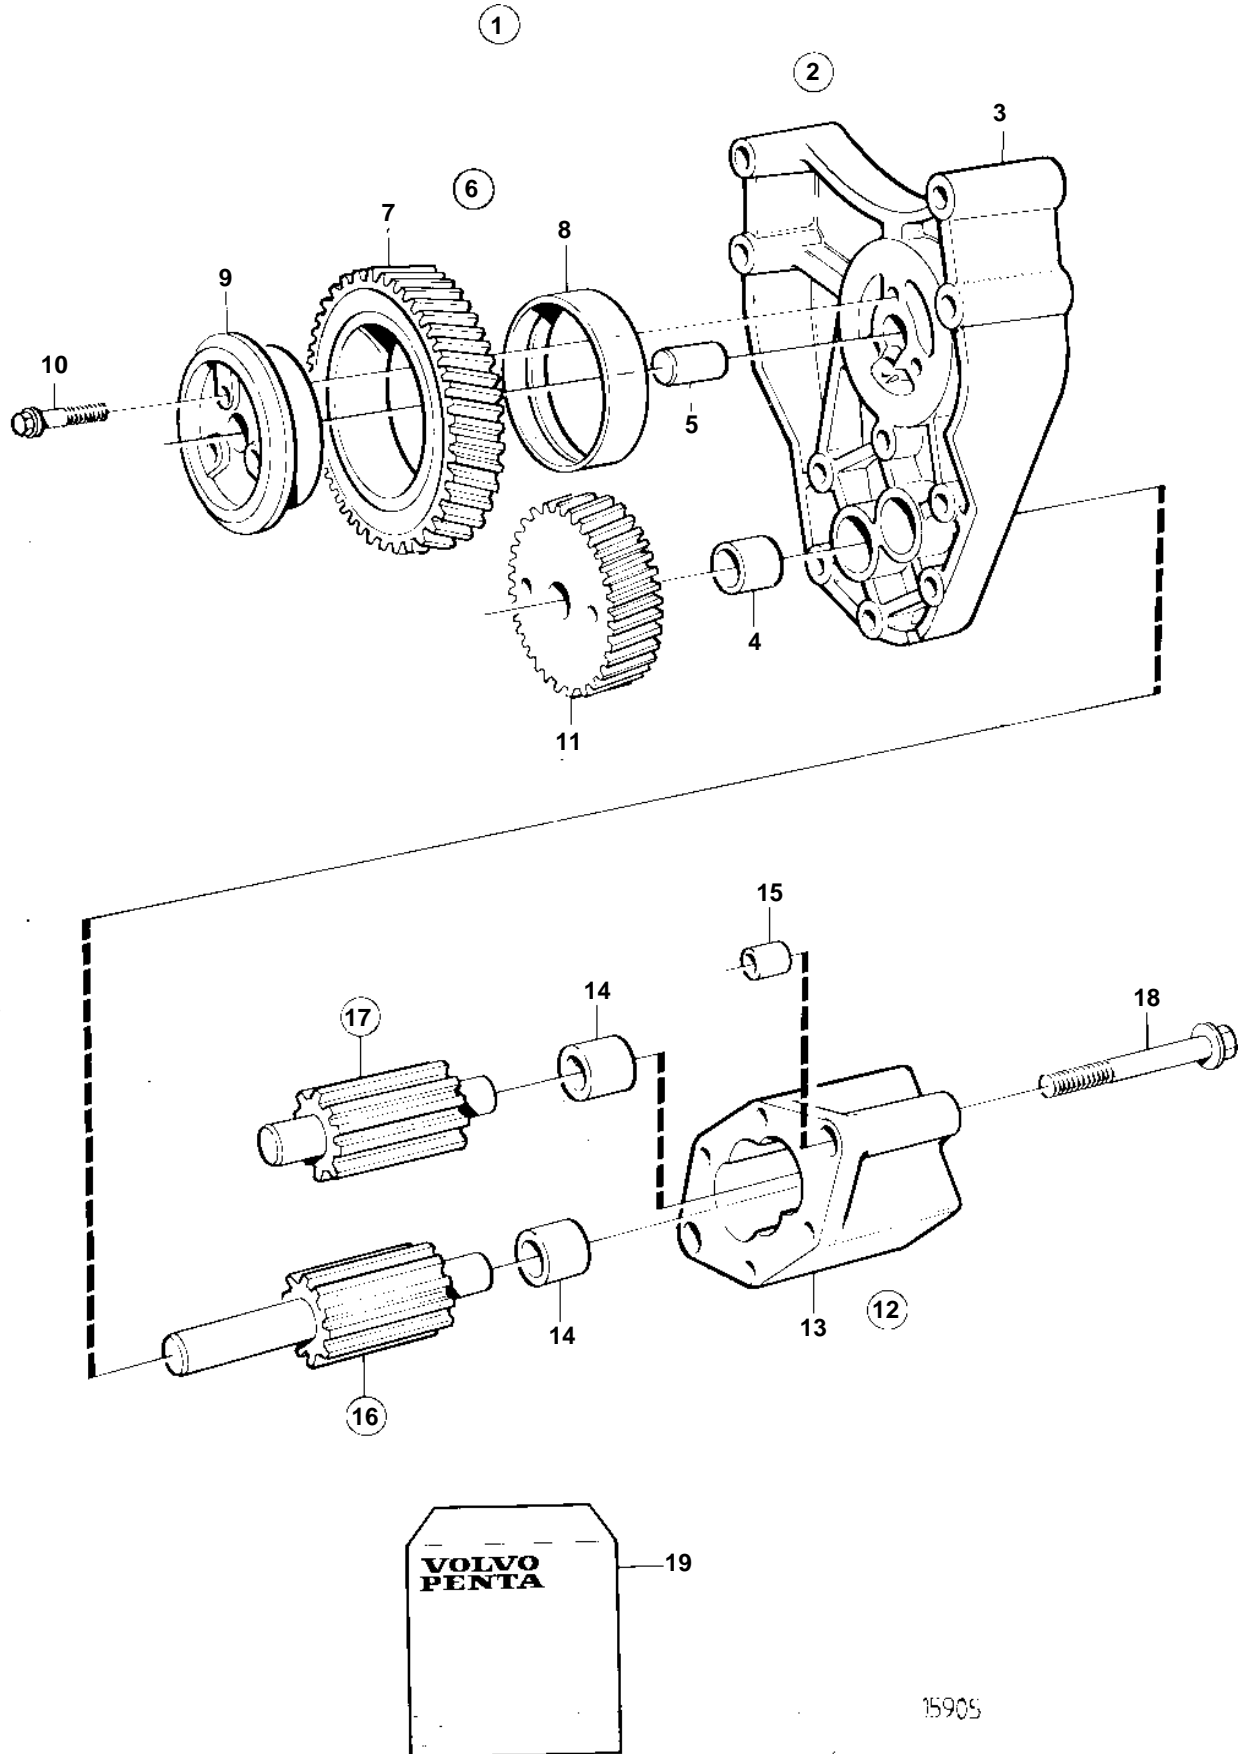

TD610G, TWD610G, TD710G, TWD710G, TAD730G, TWD740GE, TAD740GE, TAD741GE

TD610G, TWD610G, TD710G, TWD710G, TAD730G, TWD740GE, TAD740GE, TAD741GE

REF	PART NO.	QTY	DESCRIPTION	NOTES
1	864760	1	Oil pump	
2	471571	1	· Bracket	
3		1	· · Bracket	
4	470347	2	· · · Bushing	Included in overhaul kit.
5	191171	1	· · Pin	
6	471942	1	· Gear	
7		1	· · Idler gear	
8		2	· · Bushing	
9	420048	1	· Bearing sleeve	
10	471586	3	· Screw	
11	471941	1	· Gear	
12		1	· Housing	
13		1	· · Housing	
14	470347	2	· · · Bushing	Included in overhaul kit.
15	401146	2	· · Guide sleeve	
16		1	· Shaft, with gear	Included in overhaul kit.
17		1	· Shaft, with gear	Included in overhaul kit.
18	965183	2	· Flange screw	
19	276156	1	Overhaul kit	