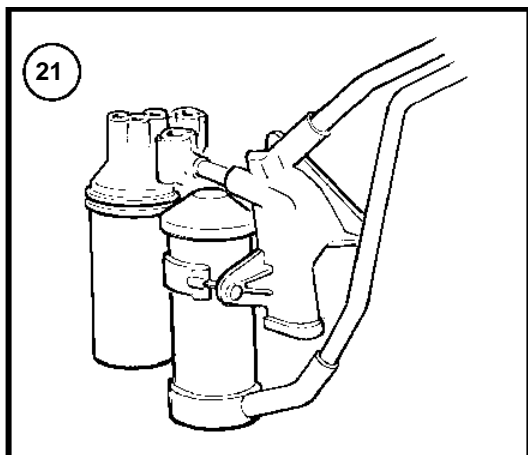

## TD610G, TWD610G

REF	PART NO.	QTY	DESCRIPTION	SEE SEC.	NOTES
1	420867	1	Oil pump		
				1377	
2	471513	4	Screw		M10x70mm
3	471734	1	Screw		M8x70mm
4	420993	1	Oil feed pipe		
5	471595	1	· Pressure pipe connec		
6	980786	1	· Ferrule		
7	949659	1	O-ring		
8	471956	1	Sealing ring		
9	420725	1	Oil pump screen		
10	969225	2	Flange screw		
11	965184	2	Screw		
12	955894	2	Washer		
13	465622	1	Oil pan		
14	11030778	1	Gasket		(865341)
15	949175	1	Magnetic plug		
16	18813	1	Gasket		
17	946440	34	Flange screw		
18	3837267	1	Tube		(848700)
19	863797	1	Oil dipstick		
20	925054	1	· O-ring		
21		1	Oil cooler	2954	