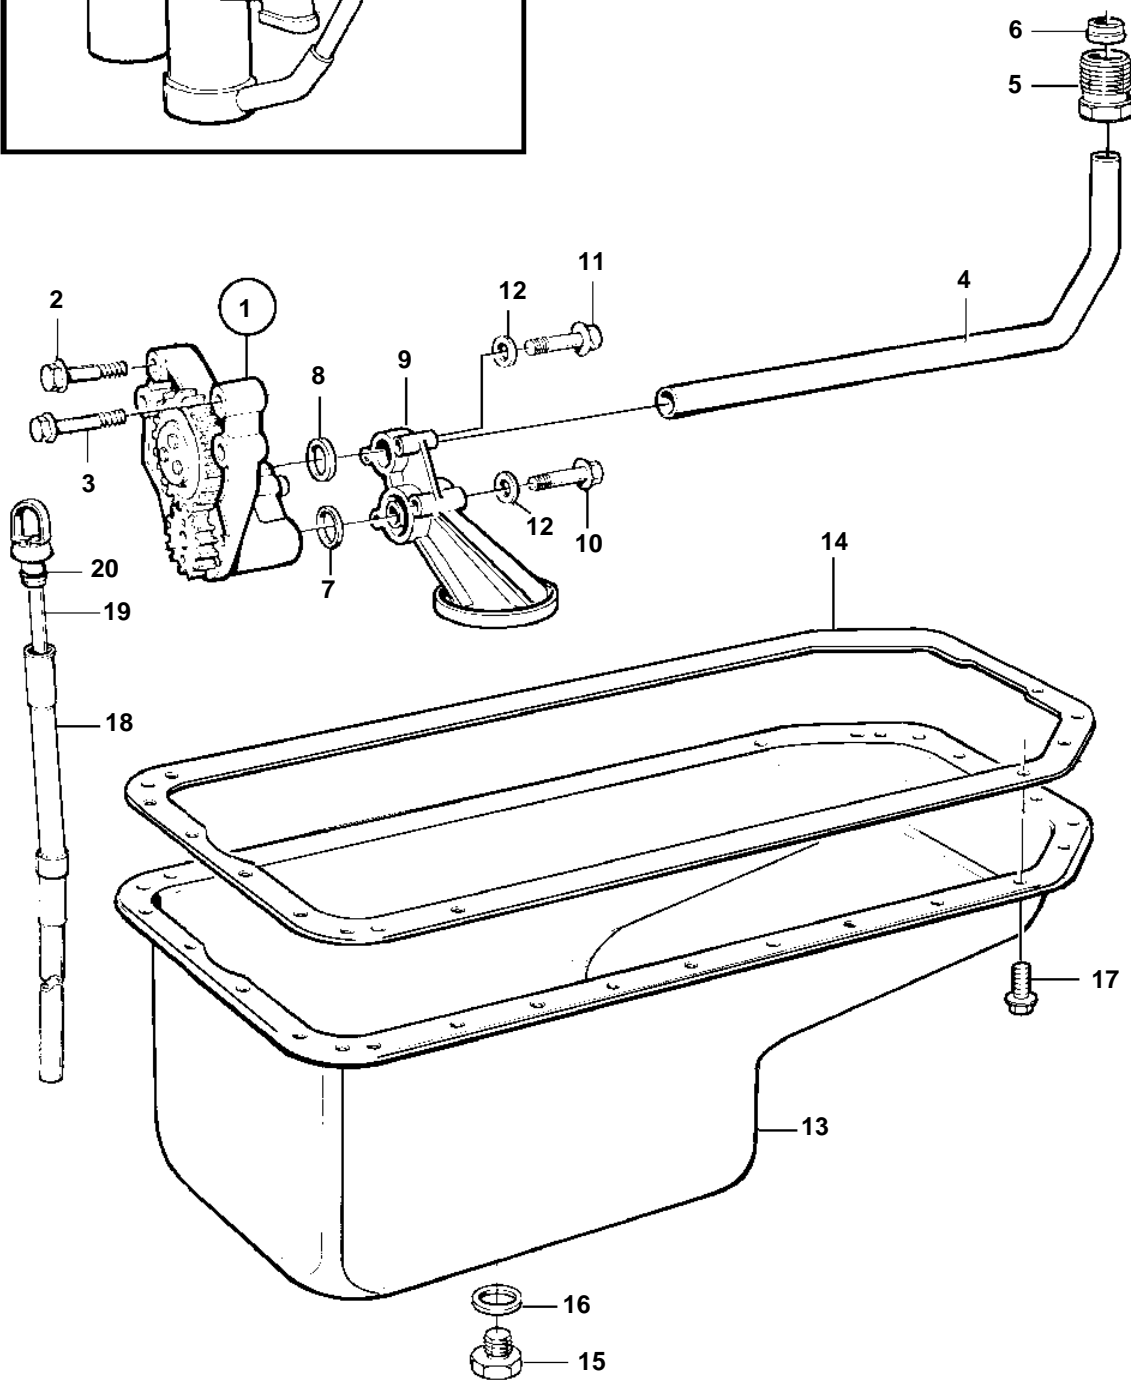

TD610G, TWD610G

## TD610G, TWD610G

REF	PART NO.	QTY	DESCRIPTION	SEE SEC.	NOTES
1	420867	1	Oil pump		
				1377	
2	471513	4	Screw		M10x70mm
3	471734	1	Screw		M8x70mm
4	420993	1	Oil feed pipe		
5	471595	1	· Pressure pipe connec		
6	980786	1	· Ferrule		
7	949659	1	O-ring		
8	471956	1	Sealing ring		
9	420725	1	Oil pump screen		
10	969225	2	Flange screw		
11	965184	2	Screw		
12	955894	2	Washer		
13	465622	1	Oil pan		
14	11030778	1	Gasket		(865341)
15	949175	1	Magnetic plug		
16	18813	1	Gasket		
17	946440	34	Flange screw		
18	3837267	1	Tube		(848700)
19	863797	1	Oil dipstick		
20	925054	1	· O-ring		
21		1	Oil cooler	2954	