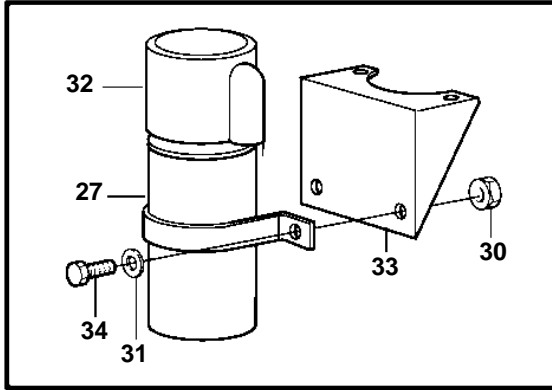

TWD740GE

TWD740GE

REF	PART NO.	QTY	DESCRIPTION	NOTES
1	421532	1	Inlet pipe	
2	965180	17	Flange screw	
3	941907	17	Spring washer	
4	960629	2	Plug	M12
5	11994	2	Gasket	
6	960628	1	Plug	M10
7	18665	1	Gasket	
8	465957	1	Cover	
9	945444	4	Flange screw	(946671)
10	941907	4	Spring washer	
11	424619	4	Gasket	
12	849251	1	Connection pipe	
13	965184	2	Screw	
14	968892	2	Flange screw	
15	941907	4	Spring washer	
16	848959	1	Starter heater kit	
17		1	· Starter element	
18	955894	2	· Washer	
19	17624	2	· Nut	
20	3827038	1	Inlet pipe	
21	968842	4	Flange screw	
22	4772229	1	Intermediate section	
23		1	Flange	
24	873789	1	Diode	
25	946330	4	Nut	
26	120265	4	Washer	
27	873962	1	Relay	24V
28	948211	1	Strip clamp	
29	1161277	X	Sealant	
30	949874	2	Lock nut	(946577)
31	940090	2	Washer	
32	842150	1	Protective cap	
33	843400	1	Attaching plate	
34	955244	2	Screw	