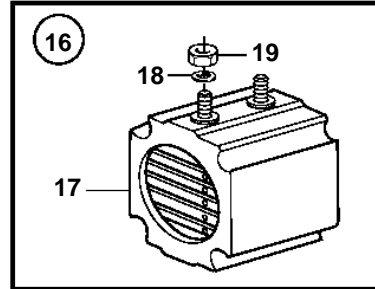

TWD740GE

TWD740GE

REF	PART NO.	QTY	DESCRIPTION	NOTES
1	421532	1	Inlet pipe	
2	965180	17	Flange screw	
3	941907	17	Spring washer	
4	960629	2	Plug	M12
5	11994	2	Gasket	
6	960628	1	Plug	M10
7	18665	1	Gasket	
8	465957	1	Cover	
9	945444	4	Flange screw	(946671)
10	941907	4	Spring washer	
11	424619	4	Gasket	
12	849251	1	Connection pipe	
13	965184	2	Screw	
14	968892	2	Flange screw	
15	941907	4	Spring washer	
16	848959	1	Starter heater kit	
17		1	· Starter element	
18	955894	2	· Washer	
19	17624	2	· Nut	
20	3827038	1	Inlet pipe	
21	968842	4	Flange screw	
22	4772229	1	Intermediate section	
23		1	Flange	
24	873789	1	Diode	
25	946330	4	Nut	
26	120265	4	Washer	
27	873962	1	Relay	24V
28	948211	1	Strip clamp	
29	1161277	X	Sealant	
30	949874	2	Lock nut	(946577)
31	940090	2	Washer	
32	842150	1	Protective cap	
33	843400	1	Attaching plate	
34	955244	2	Screw	