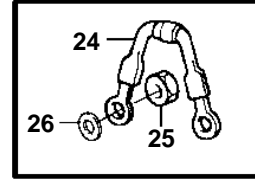

TWD740GE

TWD740GE

REF	PART NO.	QTY	DESCRIPTION	NOTES
1	421532	1	Inlet pipe	
2	965180	17	Flange screw	
3	941907	17	Spring washer	
4	960629	2	Plug	M12
5	11994	2	Gasket	
6	960628	1	Plug	M10
7	18665	1	Gasket	
8	465957	1	Cover	
9	945444	4	Flange screw	(946671)
10	941907	4	Spring washer	
11	424619	4	Gasket	
12	849251	1	Connection pipe	
13	965184	2	Screw	
14	968892	2	Flange screw	
15	941907	4	Spring washer	
16	848959	1	Starter heater kit	
17		1	· Starter element	
18	955894	2	· Washer	
19	17624	2	· Nut	
20	3827038	1	Inlet pipe	
21	968842	4	Flange screw	
22	4772229	1	Intermediate section	
23		1	Flange	
24	873789	1	Diode	
25	946330	4	Nut	
26	120265	4	Washer	
27	873962	1	Relay	24V
28	948211	1	Strip clamp	
29	1161277	X	Sealant	
30	949874	2	Lock nut	(946577)
31	940090	2	Washer	
32	842150	1	Protective cap	
33	843400	1	Attaching plate	
34	955244	2	Screw	