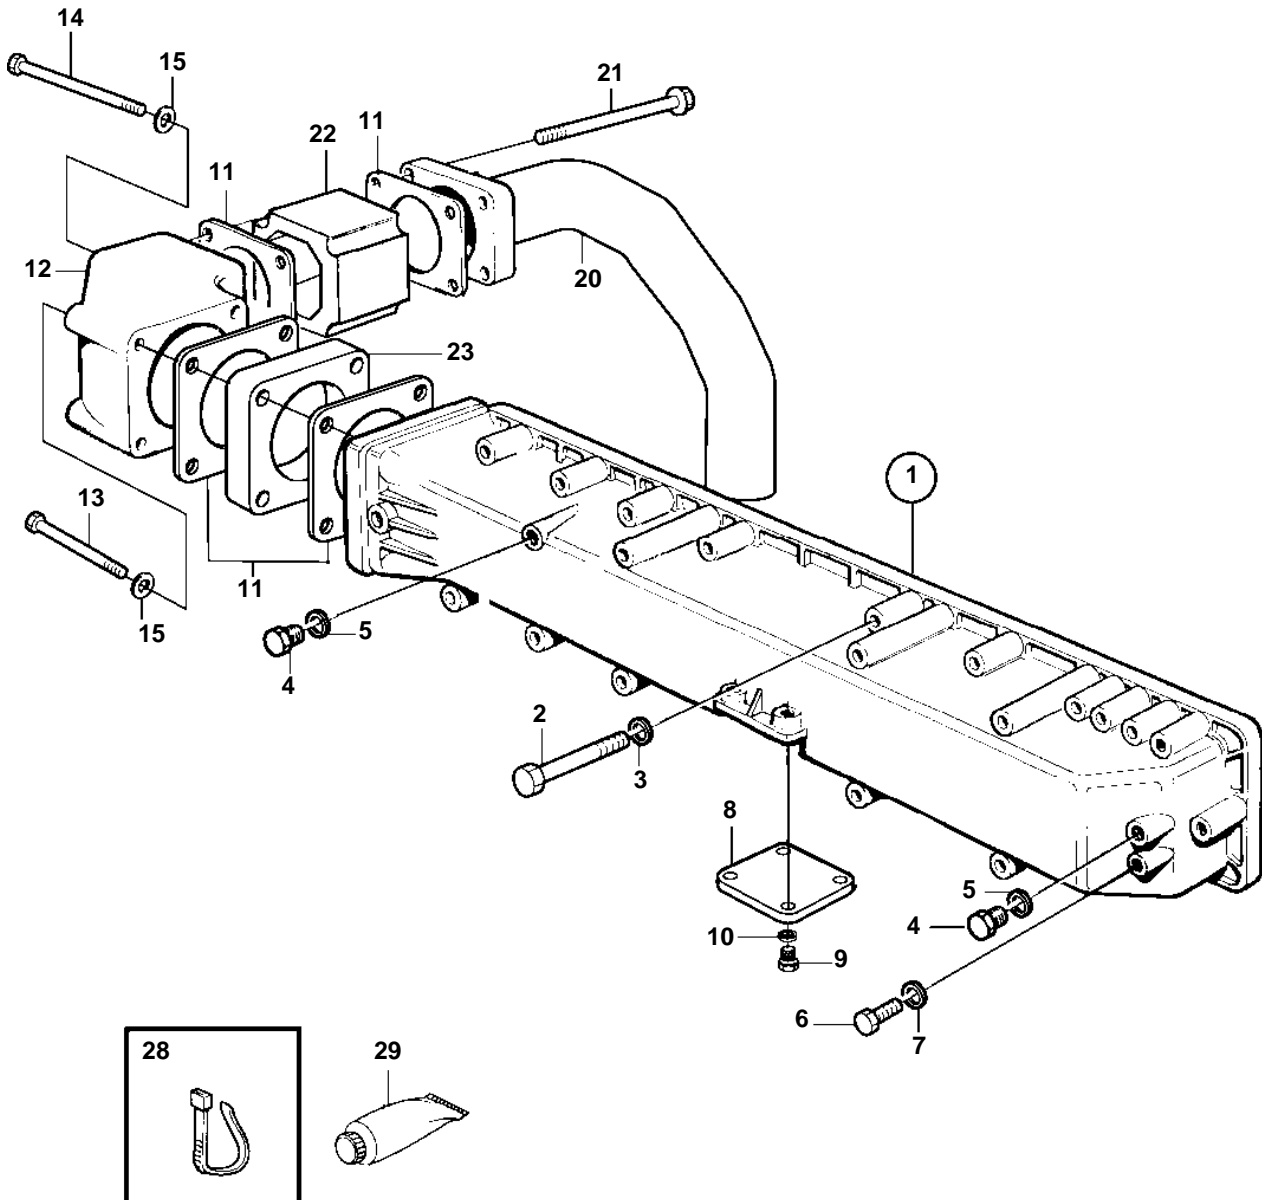

TWD740GE

TWD740GE

REF	PART NO.	QTY	DESCRIPTION	NOTES
1	421532	1	Inlet pipe	
2	965180	17	Flange screw	
3	941907	17	Spring washer	
4	960629	2	Plug	M12
5	11994	2	Gasket	
6	960628	1	Plug	M10
7	18665	1	Gasket	
8	465957	1	Cover	
9	945444	4	Flange screw	(946671)
10	941907	4	Spring washer	
11	424619	4	Gasket	
12	849251	1	Connection pipe	
13	965184	2	Screw	
14	968892	2	Flange screw	
15	941907	4	Spring washer	
16	848959	1	Starter heater kit	
17		1	· Starter element	
18	955894	2	· Washer	
19	17624	2	· Nut	
20	3827038	1	Inlet pipe	
21	968842	4	Flange screw	
22	4772229	1	Intermediate section	
23		1	Flange	
24	873789	1	Diode	
25	946330	4	Nut	
26	120265	4	Washer	
27	873962	1	Relay	24V
28	948211	1	Strip clamp	
29	1161277	X	Sealant	
30	949874	2	Lock nut	(946577)
31	940090	2	Washer	
32	842150	1	Protective cap	
33	843400	1	Attaching plate	
34	955244	2	Screw	