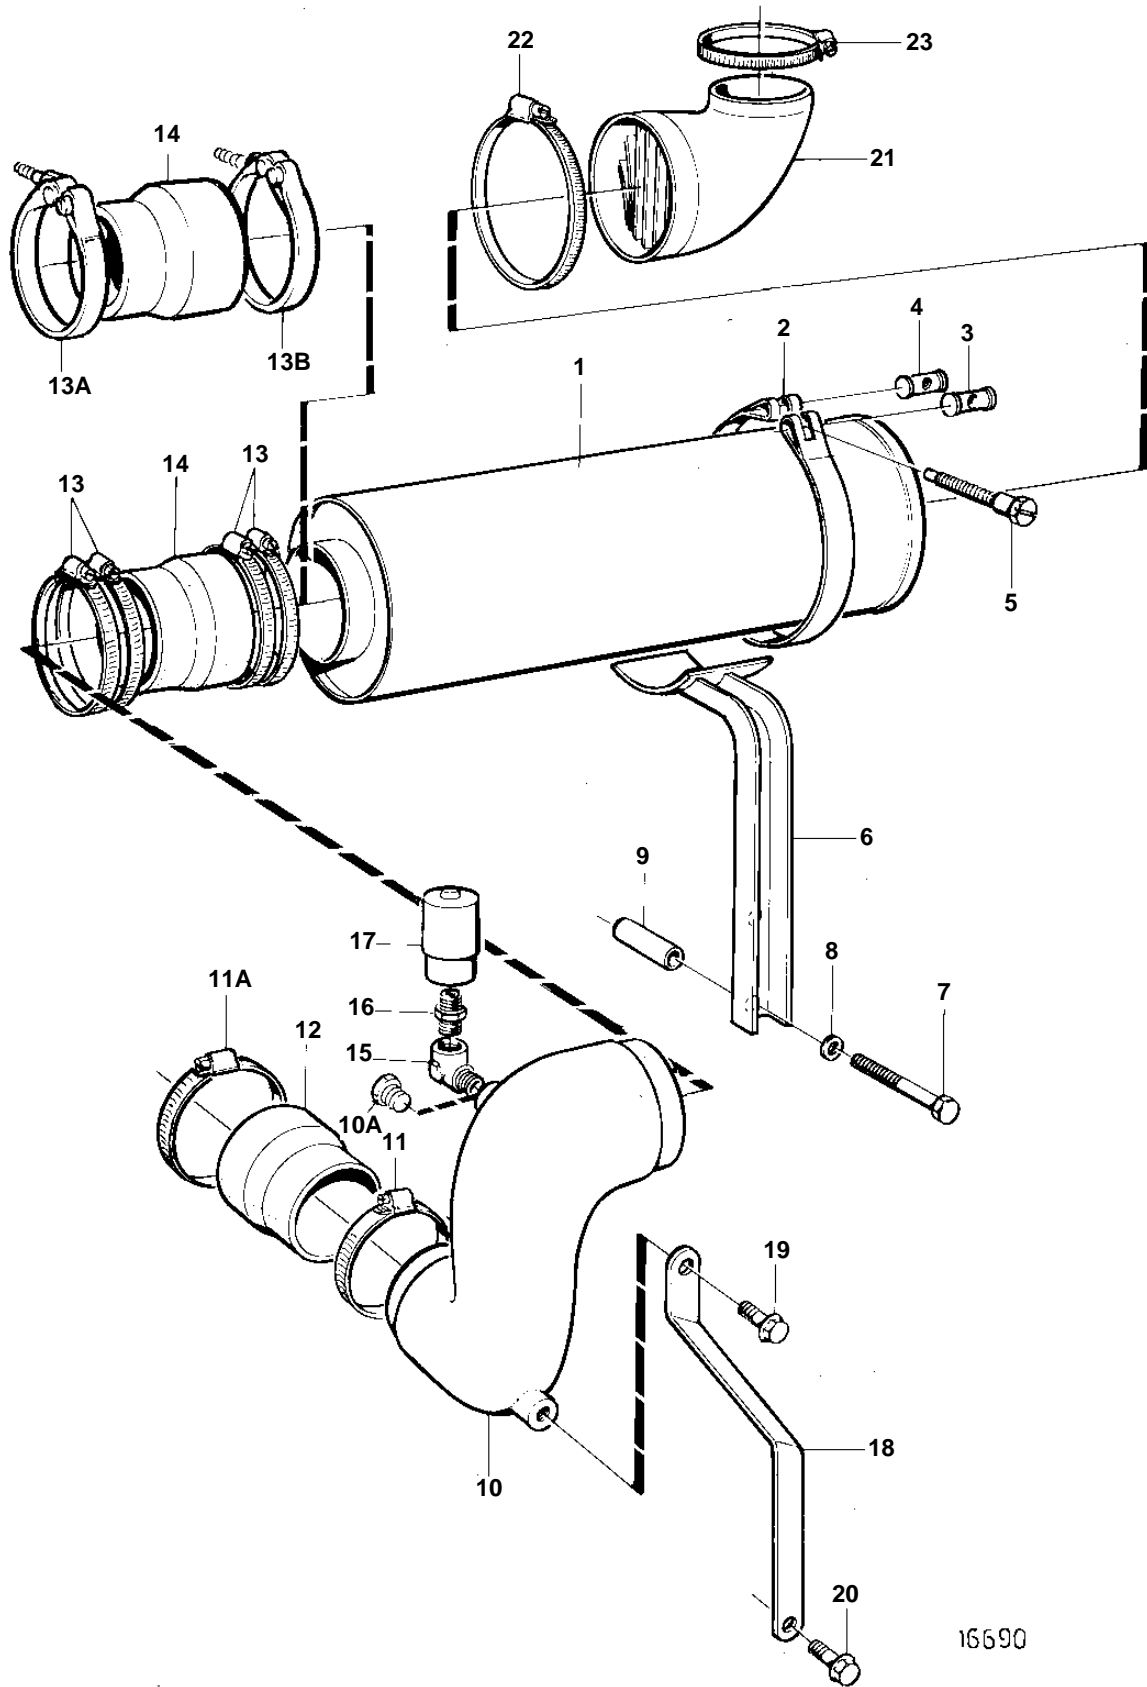

TAD730G

16690

TAD730G

REF	PART NO.	QTY	DESCRIPTION	SEE SEC.	NOTES
1	3826215	1	Air filter kit		(865152)
			· Bulletin 47-10	47-10-EN	New air filter for 16L Industrial engines
2	848922	1	Tensioning band		
3	31405	1	Pin		
4	31404	1	Pin, threaded		
5	31406	1	Screw		
6	865153	1	Bracket		
7	969225	2	Flange screw		
8	976944	2	Washer		(966674)
9	833244	2	Spacer sleeve		
10	3825087	1	Connection pipe		(848252)
10A	479979	1	· Plug		
11	943481	1	Hose clamp		
11A	853012	1	Hose clamp		
12	866114	1	Rubber collar		
13	943484	4	Hose clamp		EARLY TYPE
13A	1544734	1	Hose clamp		LATER PROD, D=123-129mm
13B	1660378	1	Hose clamp		LATER PROD, D=130-136mm
14	865154	1	Rubber collar		
15	16218	1	Elbow nipple		
16	191095	1	Nipple		
17	3828765	1	Pressure drop indica		(842037)
18	849316	1	Bracket		
19	947107	1	Flange screw		
20	946440	2	Flange screw		
21	865197	1	Hook		
22	979654	1	Hose clamp		
23	961678	1	Hose clamp		