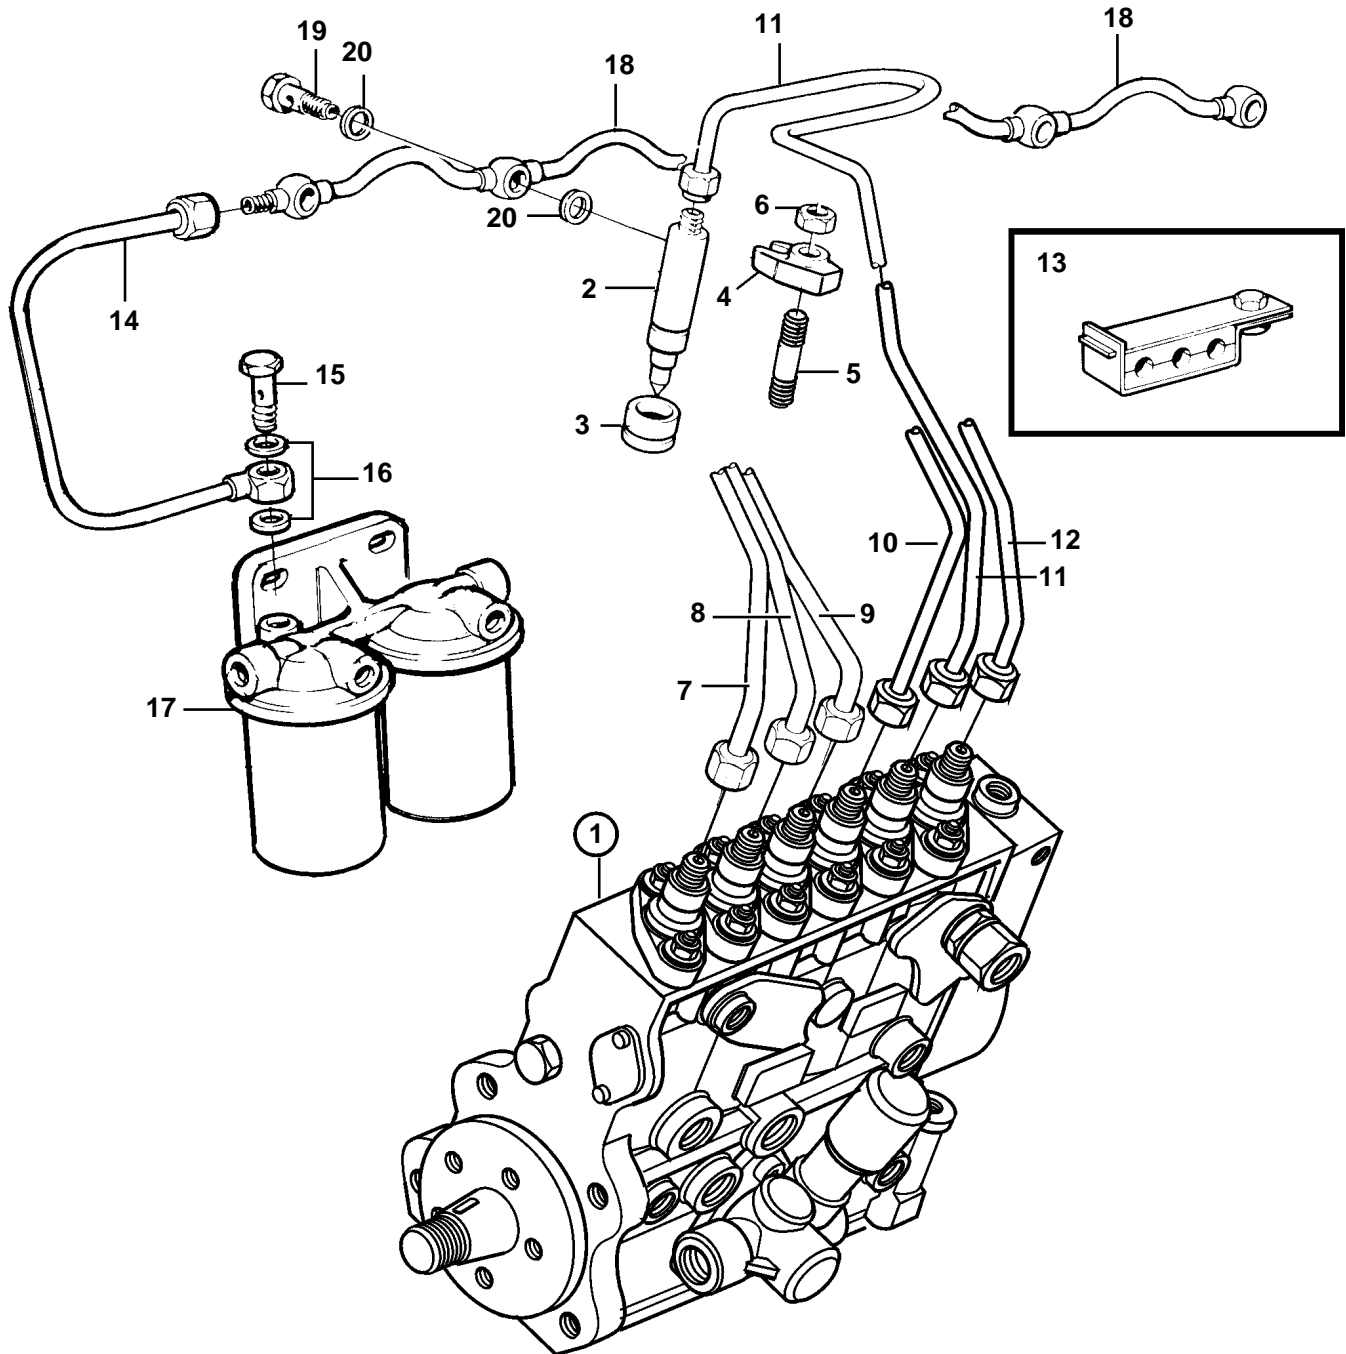

TWD740GE, TAD740GE

TWD740GE, TAD740GE

REF	PART NO.	QTY	DESCRIPTION	SEE SEC.	NOTES
1		1	Injection pump		
2	3827030	6	Injector		
	3803510	6	Injector, exch, exch		
				356	
				4805	
3	469455	6	Sealing ring		
4	469797	6	Yoke		
5	1545022	6	Stud		
6	971095	6	Nut		
7	3827981	1	Delivery pipe		CYL 1
8	3827982	1	Delivery pipe		CYL 2
9	3827983	1	Delivery pipe		CYL 3
10	3827984	1	Delivery pipe		CYL 4
11	3827985	1	Delivery pipe		CYL 5
12	3827986	1	Delivery pipe		CYL 6
13	8194327	2	Clamp		2 PIPES
	8194328	2	Clamp		3 PIPES
	8194331	2	Clamp		6 PIPES
14	11031279	1	Leak-off line		
15	25167	1	Hollow screw		
16	969011	2	Gasket		
17		1	Fuel filter	2957	
18	471605	1	Leak-off pipe		
19	74033	6	Hollow screw		
20	947620	12	Gasket		