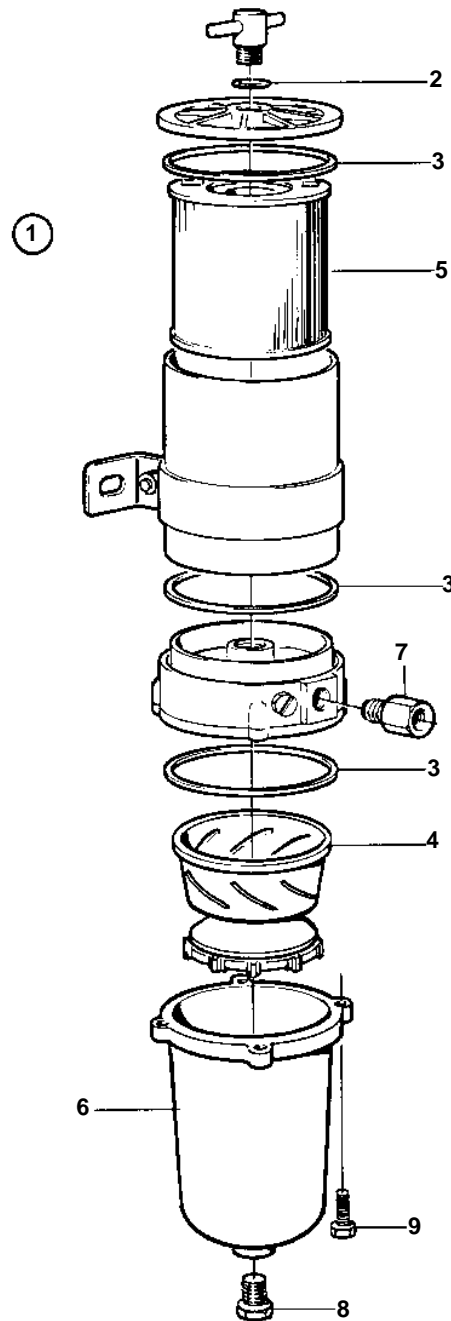

TWD610G, TD710G, TWD710G, TAD730G, TWD740GE, TAD740GE, TAD741GE

15385

TWD610G, TD710G, TWD710G, TAD730G, TWD740GE, TAD740GE, TAD741GE

REF	PART NO.	QTY	DESCRIPTION	SEE SEC.	NOTES
1	3825018	1	Fuel cleaner		LATE TYPE, REPL BY 877768
			• Bulletin 50-11A	50-11A-EN	Fuel Filters / Water Separators
2	838505	1	• O-ring		
3	846719	3	• Gasket		
4	3825028	1	• Turbine		
5	3825027	1	• Filter insert		REPL BY 3838852
	3838852	1	Fuel filter insert		
6	3838851	1	• Bowl		(848293), Metal Bowl.
7	846620	2	• Nipple		
8	952075	1	• Plug		
9	940094	4	• Screw		