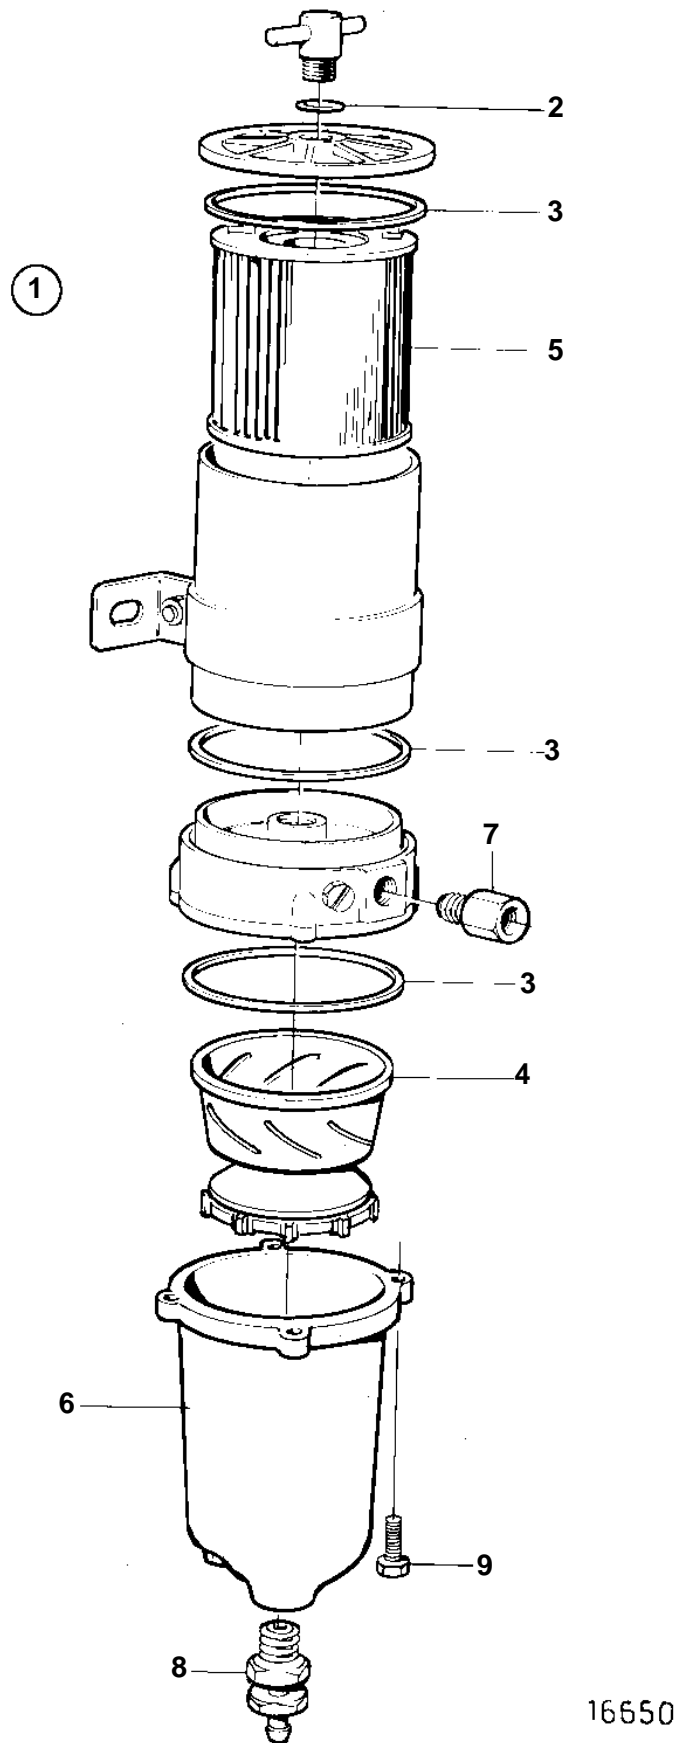

TD610G, TWD610G, TD710G, TWD710G, TAD730G, TWD740GE, TAD740GE, TAD741GE

16650

TD610G, TWD610G, TD710G, TWD710G, TAD730G, TWD740GE, TAD740GE, TAD741GE

REF	PART NO.	QTY	DESCRIPTION	SEE SEC.	NOTES
1	3825020	1	Fuel cleaner		REPL BY 877769
			• Bulletin 50-10	50-10-EN	Changes in Fuel Filter Program due to Legislation
			• Bulletin 50-11A	50-11A-EN	Fuel Filters / Water Separators
1	877769	1	Fuel filter kit		
2	838505	1	• O-ring		
3	846719	3	• Gasket		
4	3825028	1	• Turbine		
5	3838852	1	• Fuel filter insert		
6	3838853	1	• Bowl		Transparent Bowl.
7	846620	2	• Nipple		
8	3825031	1	• Tap		
9	940094	4	• Screw		