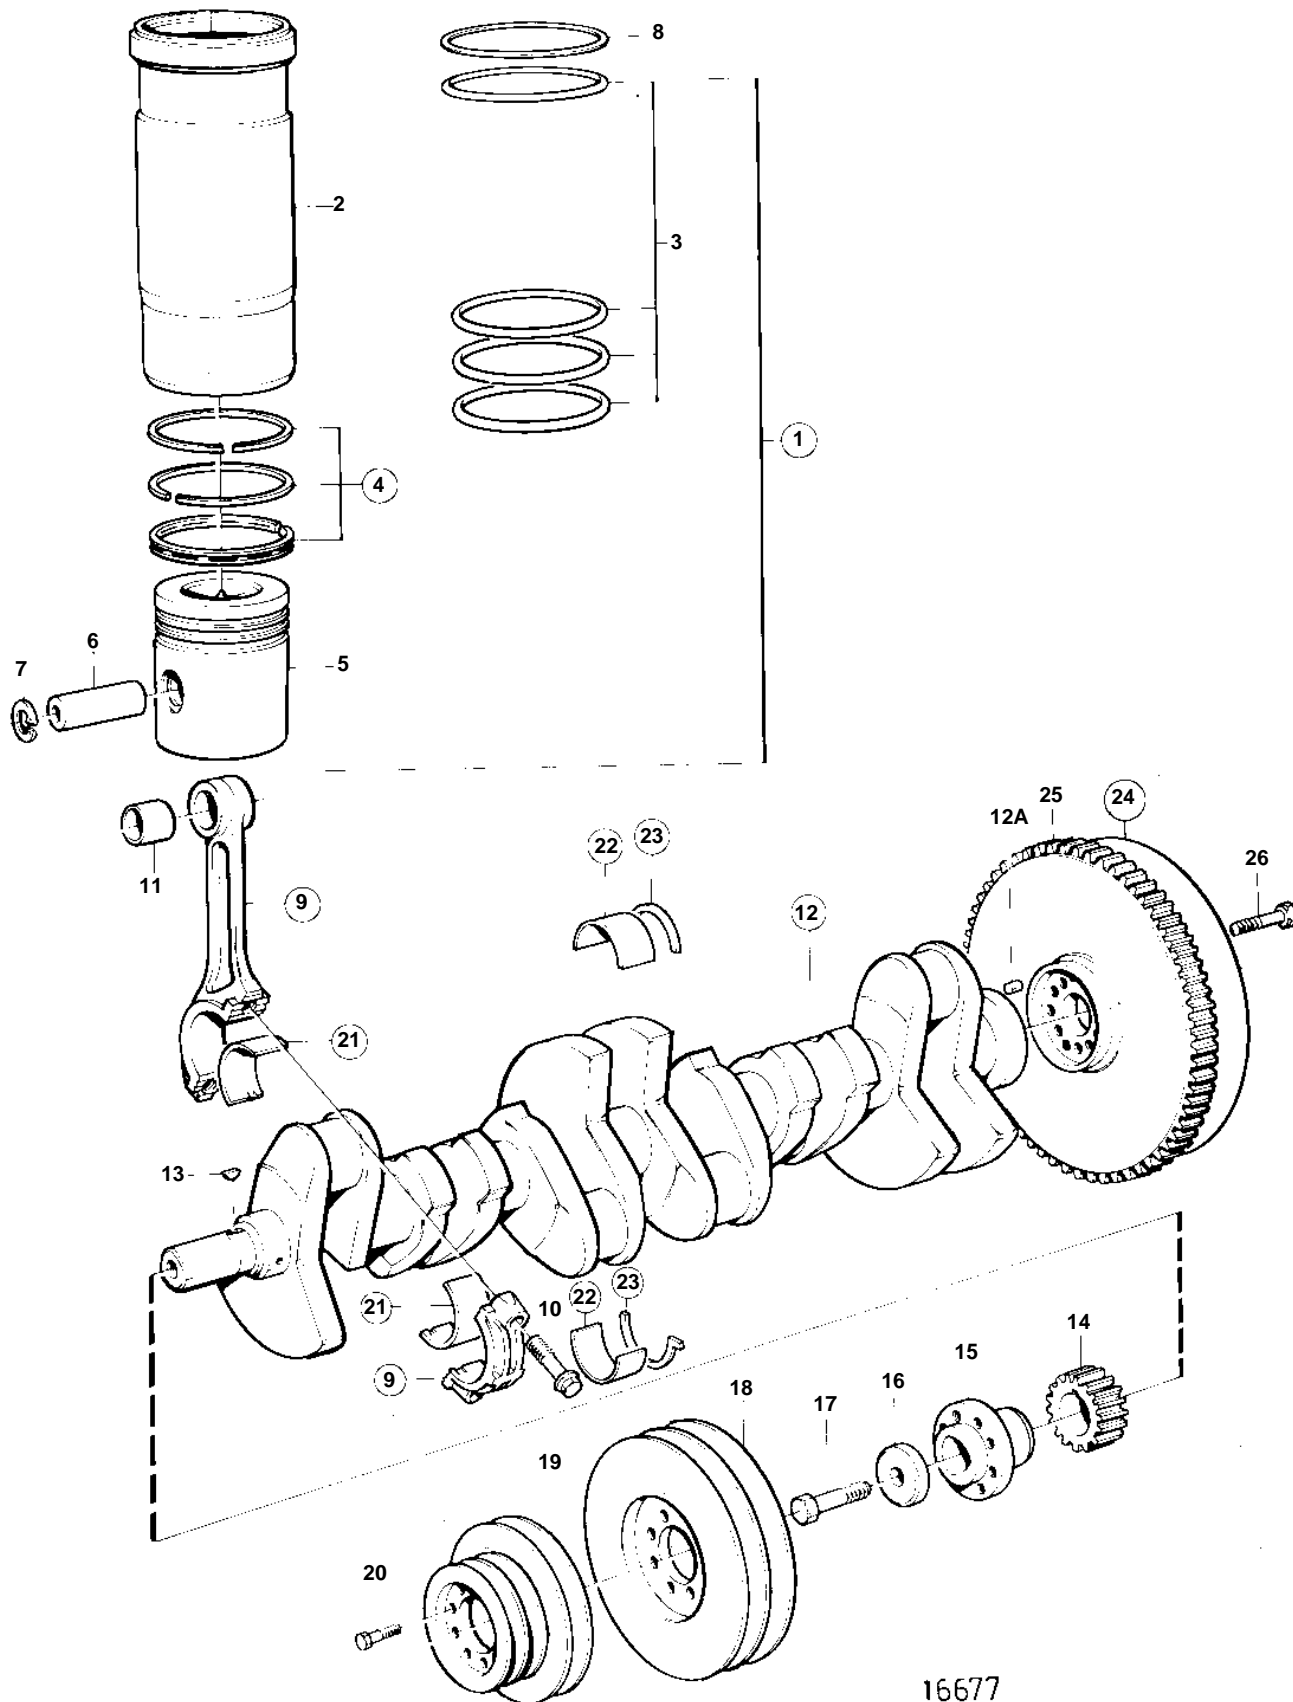

TD610G, TWD610G

TD610G, TWD610G

REF	PART NO.	QTY	DESCRIPTION	SEE SEC.	NOTES
1	876199	6	Cylinder liner kit		
2		6	· Cylinder liner		
3	271161	6	· Sealing ring kit		
4	270713	6	· Piston ring kit		
5		6	· Piston		
6	3978023	6	· Piston pin		(420988)
7	914523	12	· Lock ring		
8	465394	X	Shim		TH=0,20mm, Use only when repairing.
	465395	X	Shim		TH = 0,30mm, Use only when repairing.
	465396	X	Shim		Use only when repairing., TH = 0,50mm
9	3092237	6	Connecting rod		(8192120)
			· Bulletin 45-30	45-30-EN	New connecting rod for TAMD60B
10	465815	12	· Screw		
11		6	· Bushing		
12	8192122	1	Crankshaft		9 HOLE
12A	950677	1	· Pin		
13	422253	1	· Woodruff key		
14	471528	1	Gear		
			· Bulletin 45-01	45-01-EN	Timing Gears, 71, 100, 121
15	465779	1	Hub		
16	420124	1	Washer		
17	1543035	1	Screw		
18	3825339	1	Pulley		(421515)
19	4772117	1	Pulley		3-GROOVES
20	471529	8	Screw		L=60mm
21	270139	6	Big end bearing kit		STD D
			· Bulletin 45-30	45-30-EN	New connecting rod for TAMD60B
21	270140	6	Big end bearing kit		U.S=0,25mm
	270141	6	Big end bearing kit		U.S=0,51mm
	270142	6	Big end bearing kit		U.S=0,76mm
	270143	6	Big end bearing kit		U.S=1,01mm
		6	Big end bearing kit		U.S=1,27mm
22	271230	7	Main bearing kit		STD D
	271231	7	Main bearing kit		U.S=0,25mm
	271232	7	Main bearing kit		U.S=0,51mm
	271233	7	Main bearing kit		U.S=0,76mm
	271234	7	Main bearing kit		U.S=1,01mm
	271235	7	Main bearing kit		U.S=1,27mm
23	276751	1	Thrust washer kit		STD D
	276752	1	Thrust washer kit		O.S=0,10mm
	276753	1	Thrust washer kit		O.S=0,20mm
		1	Thrust washer kit		O.S=0,30mm
24	3825732	1	Flywheel		
25	420314	1	· Gear ring		(420067)
26	465825	9	Screw		