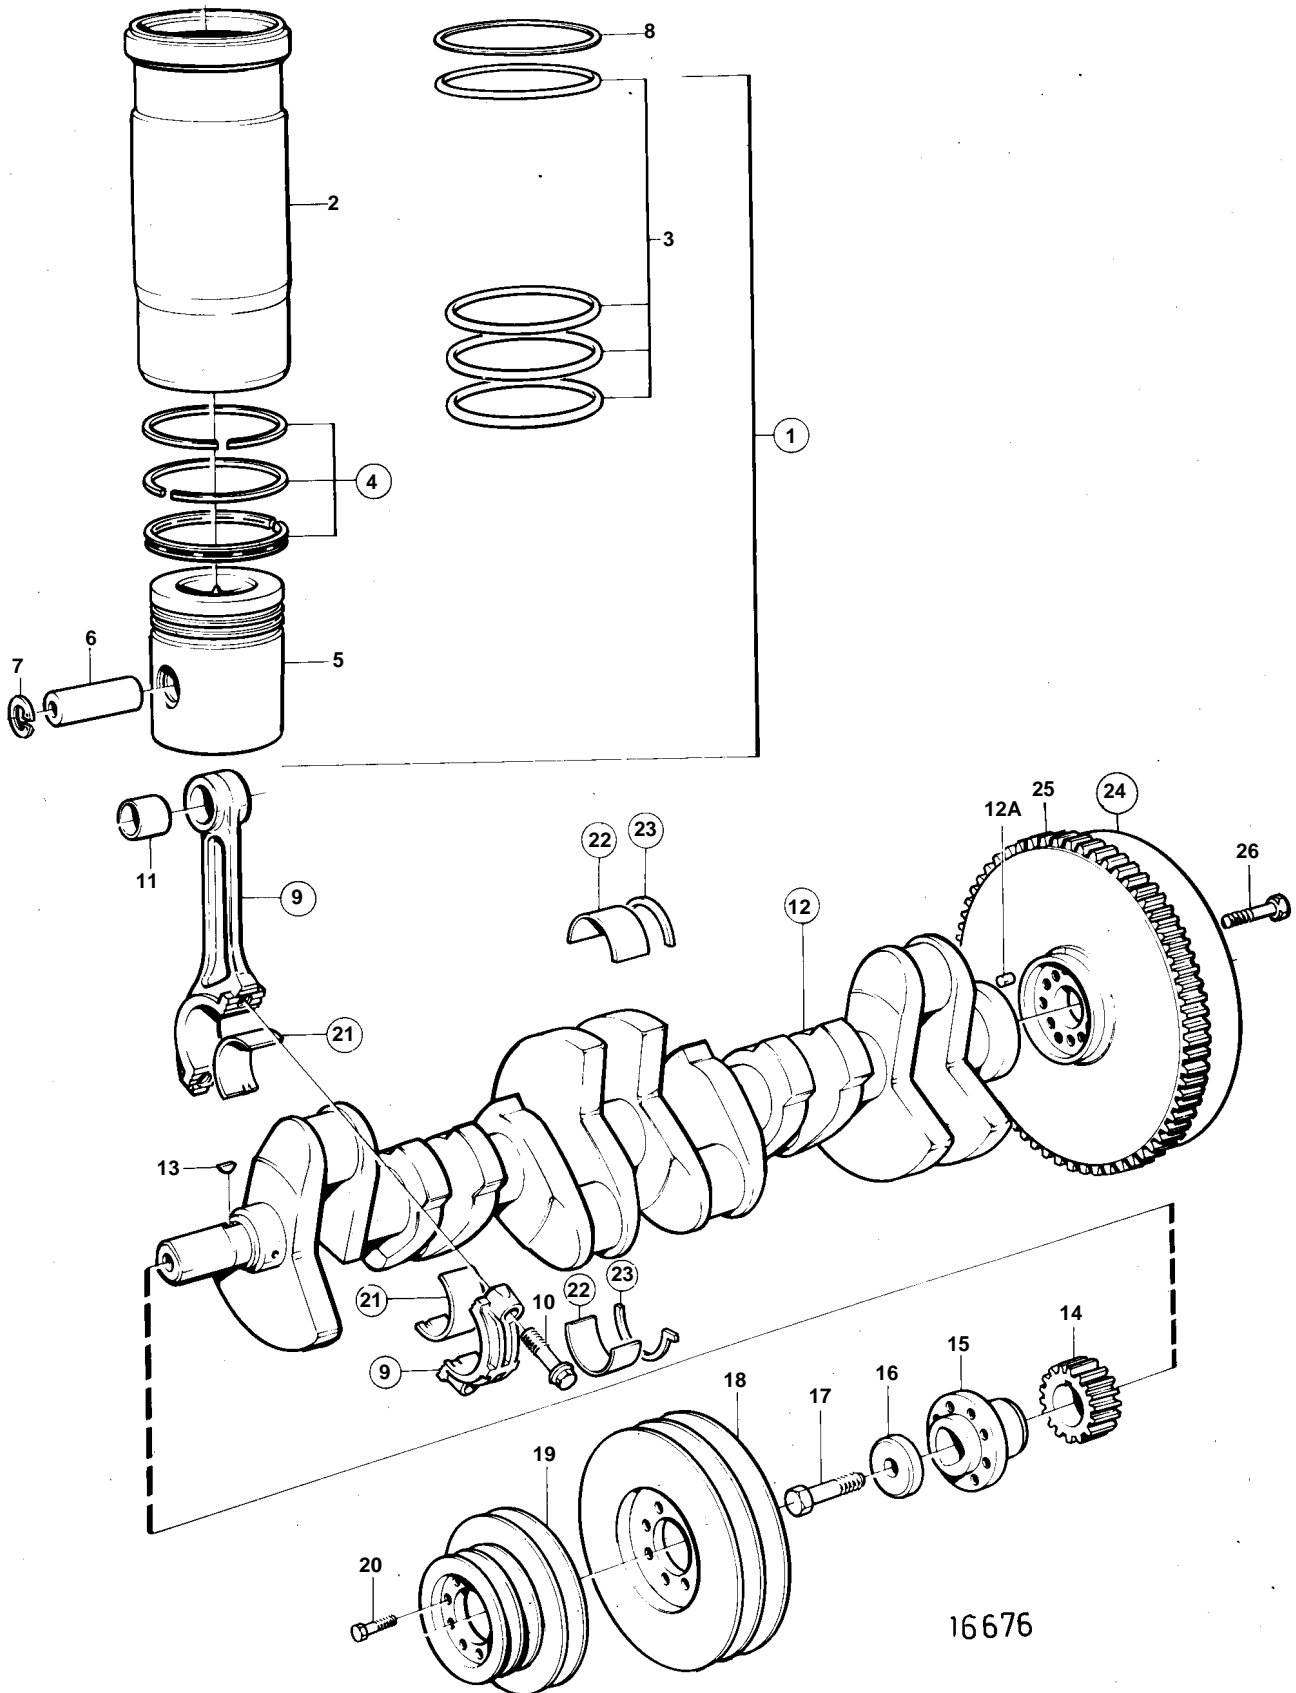

TD610G, TWD610G

TD610G, TWD610G

REF	PART NO.	QTY	DESCRIPTION	SEE SEC.	NOTES
1	876199	6	Cylinder liner kit		
2		6	· Cylinder liner		
3	271161	6	· Sealing ring kit		
4	270713	6	· Piston ring kit		
5		6	· Piston		
6	3978023	6	· Piston pin		(420988)
7	914523	12	· Lock ring		
8	465394	X	Shim		TH=0,20mm, Use only when repairing.
	465395	X	Shim		Use only when repairing., TH = 0,30mm
	465396	X	Shim		Use only when repairing., TH = 0,50mm
9	3092237	6	Connecting rod		(8192120)
			· Bulletin 45-30	45-30-EN	New connecting rod for TAMD60B
10	465815	12	· Screw		
11	465816	6	· Bushing		
12	420662	1	Crankshaft		6 HOLE
12A	950677	1	· Pin		
13	422253	1	· Woodruff key		
14	471528	1	Gear		
			· Bulletin 45-01	45-01-EN	Timing Gears, 71, 100, 121
15	465779	1	Hub		
16	420124	1	Washer		
17	470366	1	Screw		
18	3825339	1	Pulley		(421515)
19	4772117	1	Pulley		3-GROOVES
20	471529	8	Screw		L=60mm
21	270139	6	Big end bearing kit		STD D
			· Bulletin 45-30	45-30-EN	New connecting rod for TAMD60B
21	270140	6	Big end bearing kit		U.S=0,25mm
	270141	6	Big end bearing kit		U.S=0,51mm
	270142	6	Big end bearing kit		U.S=0,76mm
	270143	6	Big end bearing kit		U.S=1,01mm
		6	Big end bearing kit		U.S=1,27mm
22	271230	7	Main bearing kit		STD D
	271231	7	Main bearing kit		U.S=0,25mm
	271232	7	Main bearing kit		U.S=0,51mm
	271233	7	Main bearing kit		U.S=0,76mm
	271234	7	Main bearing kit		U.S=1,01mm
	271235	7	Main bearing kit		U.S=1,27mm
23	276751	1	Thrust washer kit		STD D
	276752	1	Thrust washer kit		O.S=0,10mm
	276753	1	Thrust washer kit		O.S=0,20mm
		1	Thrust washer kit		O.S=0,30mm
24	864260	1	Flywheel		
25	420314	1	· Gear ring		(420067)
26	465825	6	Screw		