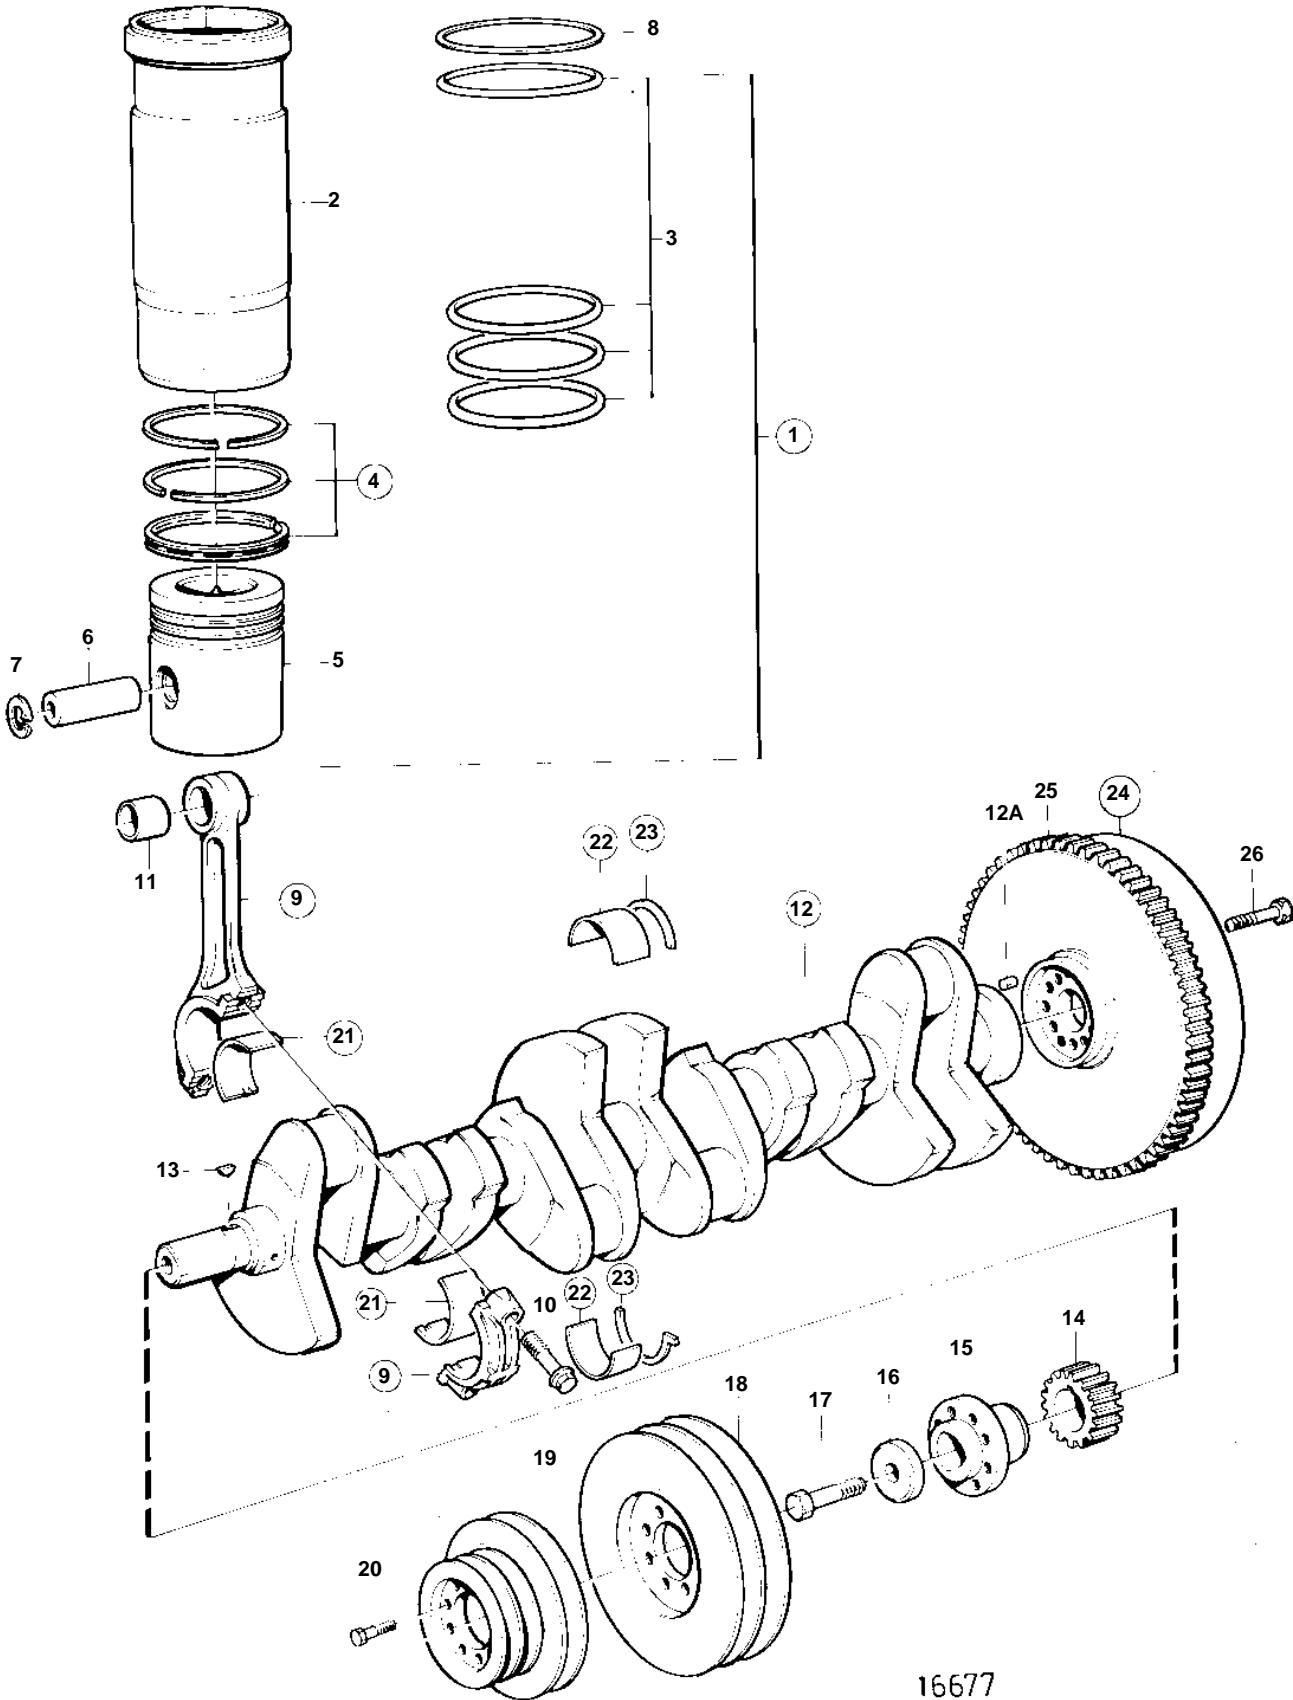

TAD730G

16677

TAD730G

REF	PART NO.	QTY	DESCRIPTION	SEE SEC.	NOTES
1	876548	6	Cylinder liner kit		SN-2071097292
	3827380	6	Cylinder liner kit		SN2071097293-
2		6	· Cylinder liner		
3	271159	6	· Sealing ring kit		
4	876542	6	· Piston ring kit		
5		6	· Piston		
6	477927	6	· Piston pin		STD D
7	914525	12	· Lock ring		
8	466878	X	Shim		TH=0,12mm, SN-2071097292, Use only when repairing.
	466114	X	Shim		TH=0,20mm, SN-2071097292, Use only when repairing.
	466183	X	Shim		SN-2071097292, Use only when repairing., TH = 0,30mm
	466184	X	Shim		SN-2071097292, TH = 0,50mm, Use only when repairing.
9	864936	6	Connecting rod		(471523)
10	465815	12	· Screw		
11	471364	6	· Bushing		
12	477116	1	Crankshaft		Incl woodruff key 422253., SN-2071078953
	477870	1	Crankshaft		Incl woodruff key 422253., SN2071078954-SN2071097292
	3137693	1	Crankshaft		Included woodruff key 422253, pin 950677 and gear 471528., SN2071097293-
12A	950677	1	Pin		
13	422253	1	Woodruff key		
14	471528	1	Gear		
			Bulletin 45-01	45-01-EN	Timing Gears, 71, 100, 121
15	465779	1	Hub		
16	420124	1	Washer		
17	470366	1	Screw		
18	865658	1	Pulley		
19	4772117	1	Pulley		3-GROOVES
20	471529	8	Screw		L=60mm
21	270115	6	Big end bearing kit		STD
	270116	6	Big end bearing kit		U.S=0,25mm
	270117	6	Big end bearing kit		UNDER SIZE=0,50mm
	270118	6	Big end bearing kit		U.S=0,76mm
	270119	6	Big end bearing kit		U.S=1,01mm
	270120	6	Big end bearing kit		U.S=1,27mm
22	270432	7	Main bearing kit		SN-2071097292, STD
	270433	7	Main bearing kit		SN-2071097292, U.S=0,25mm
	270434	7	Main bearing kit		UNDER SIZE=0,50mm, SN-2071097292
		7	Main bearing kit		U.S=0,76mm, SN-2071097292
	270436	7	Main bearing kit		SN-2071097292, U.S=1,01mm
	270437	7	Main bearing kit		U.S=1,27mm, SN-2071097292
	276894	7	Main bearing kit		STD, SN2071097293-
	276895	7	Main bearing kit		SN2071097293-, U.S=0,25mm
	276896	7	Main bearing kit		SN2071097293-, UNDER SIZE=0,50mm
	276897	7	Main bearing kit		U.S=0,76mm, SN2071097293-
	276898	7	Main bearing kit		SN2071097293-, U.S=1,01mm
		7	Main bearing kit		SN2071097293-, U.S=1,27mm
23	276754	1	Thrust washer kit		STD, SN-2071097292
	276755	1	Thrust washer kit		O.S=0,10mm, SN-2071097292
	276756	1	Thrust washer kit		SN-2071097292, O.S=0,20mm
	276757	1	Thrust washer kit		SN-2071097292, O.S=0,30mm
	276890	1	Thrust washer kit		STD, SN2071097293-
	276891	1	Thrust washer kit		SN2071097293-, O.S=0,10mm
	276892	1	Thrust washer kit		O.S=0,20mm, SN2071097293-
	276893	1	Thrust washer kit		SN2071097293-, O.S=0,30mm
24	865777	1	Flywheel		SN-2071078953
	3825732	1	Flywheel		SN2071078954-
25	420314	1	· Gear ring		
26	465826	6	Screw		SN-2071018953
	465825	9	Screw		SN2071018954-