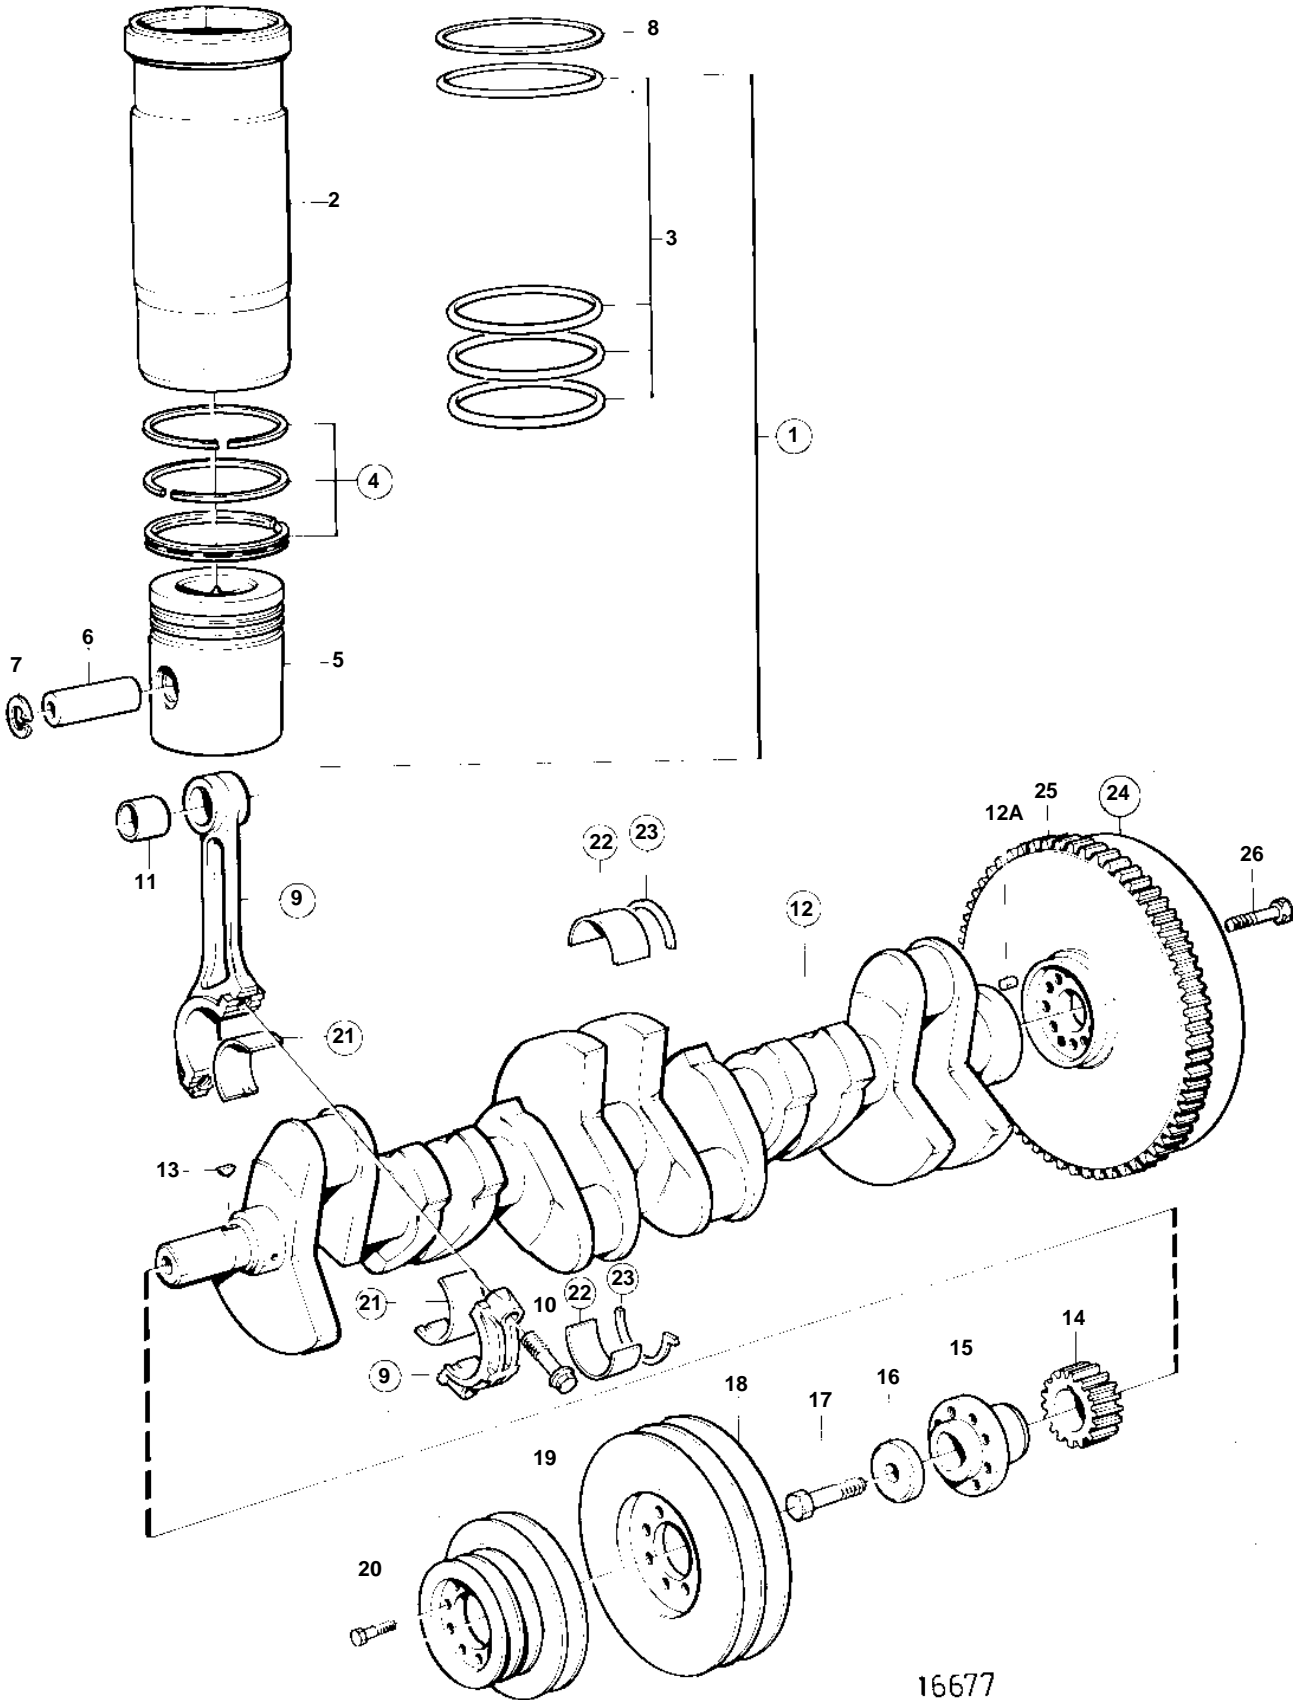

TWD710G

16677