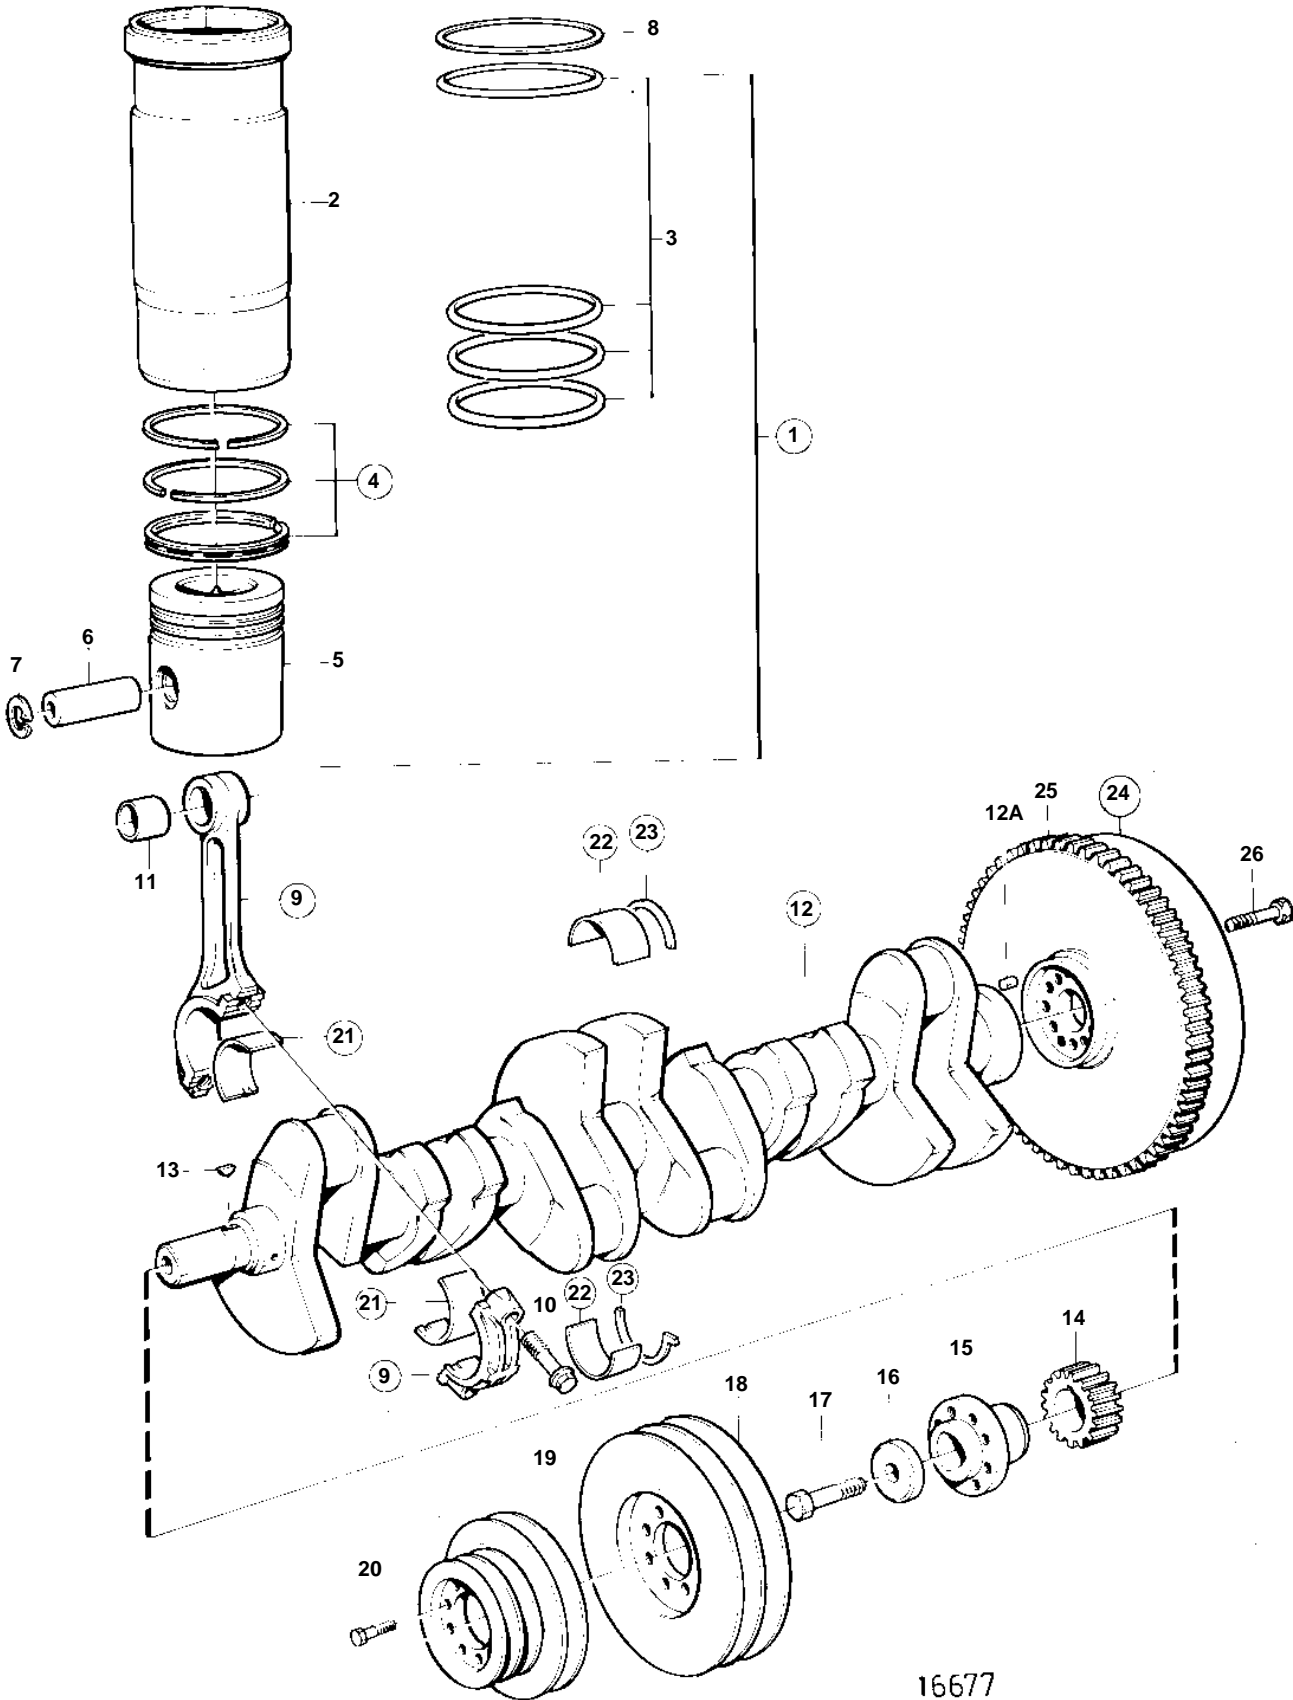

TD710G

TD710G

REF	PART NO.	QTY	DESCRIPTION	SEE SEC.	NOTES
1	876240	6	Cylinder liner kit		SN-2071097292
	3827379	6	Cylinder liner kit		SN2071097293-
2		6	· Cylinder liner		
3	271159	6	· Sealing ring kit		
4	876241	6	· Piston ring kit		
5		6	· Piston		
6	477927	6	· Piston pin		STD D
7	914525	12	· Lock ring		
8	466878	X	Shim		TH=0,12mm, SN-2071097292, Use only when repairing.
	466114	X	Shim		TH=0,20mm, SN-2071097292, Use only when repairing.
	466183	X	Shim		SN-2071097292, Use only when repairing., TH = 0,30mm
	466184	X	Shim		SN-2071097292, TH = 0,50mm, Use only when repairing.
9	864936	6	Connecting rod		(471523)
10	465815	12	· Screw		
11	471364	6	· Bushing		
12	477116	1	Crankshaft		Incl woodruff key 422253., SN-2071078953
	477870	1	Crankshaft		Incl woodruff key 422253., SN2071078954-SN2071097292
	3137693	1	Crankshaft		Included woodruff key 422253, pin 950677 and gear 471528., SN2071097293-
12A	950677	1	Pin		
13	422253	1	Woodruff key		
14	471528	1	Gear		
			· Bulletin 45-01	45-01-EN	Timing Gears, 71, 100, 121
15	465779	1	Hub		
16	420124	1	Washer		
17	470366	1	Screw		
18	3825339	1	Pulley		(421515)
19	4772117	1	Pulley		3-GROOVES
20	471529	8	Screw		L=60mm
21	270115	6	Big end bearing kit		STD
	270116	6	Big end bearing kit		U.S=0,25mm
	270117	6	Big end bearing kit		UNDER SIZE=0,50mm
	270118	6	Big end bearing kit		U.S=0,76mm
	270119	6	Big end bearing kit		U.S=1,01mm
	270120	6	Big end bearing kit		U.S=1,27mm
22	270432	7	Main bearing kit		SN-2071097292, STD
	270433	7	Main bearing kit		SN-2071097292, U.S=0,25mm
	270434	7	Main bearing kit		UNDER SIZE=0,50mm, SN-2071097292
		7	Main bearing kit		U.S=0,76mm, SN-2071097292
	270436	7	Main bearing kit		SN-2071097292, U.S=1,01mm
	270437	7	Main bearing kit		U.S=1,27mm, SN-2071097292
	276894	7	Main bearing kit		STD, SN2071097293-
	276895	7	Main bearing kit		SN2071097293-, U.S=0,25mm
	276896	7	Main bearing kit		SN2071097293-, UNDER SIZE=0,50mm
	276897	7	Main bearing kit		U.S=0,76mm, SN2071097293-
	276898	7	Main bearing kit		SN2071097293-, U.S=1,01mm
		7	Main bearing kit		SN2071097293-, U.S=1,27mm
23	276754	1	Thrust washer kit		STD, SN-2071097292
	276755	1	Thrust washer kit		O.S=0,10mm, SN-2071097292
	276756	1	Thrust washer kit		SN-2071097292, O.S=0,20mm
	276757	1	Thrust washer kit		SN-2071097292, O.S=0,30mm
	276890	1	Thrust washer kit		STD, SN2071097293-
	276891	1	Thrust washer kit		SN2071097293-, O.S=0,10mm
	276892	1	Thrust washer kit		O.S=0,20mm, SN2071097293-
	276893	1	Thrust washer kit		SN2071097293-, O.S=0,30mm
24	864260	1	Flywheel		SN-2071078953
	3825732	1	Flywheel		SN2071078954-
25	420314	1	· Gear ring		
26	465825	6	Screw		SN-2071018953
	465825	9	Screw		SN2071018954-