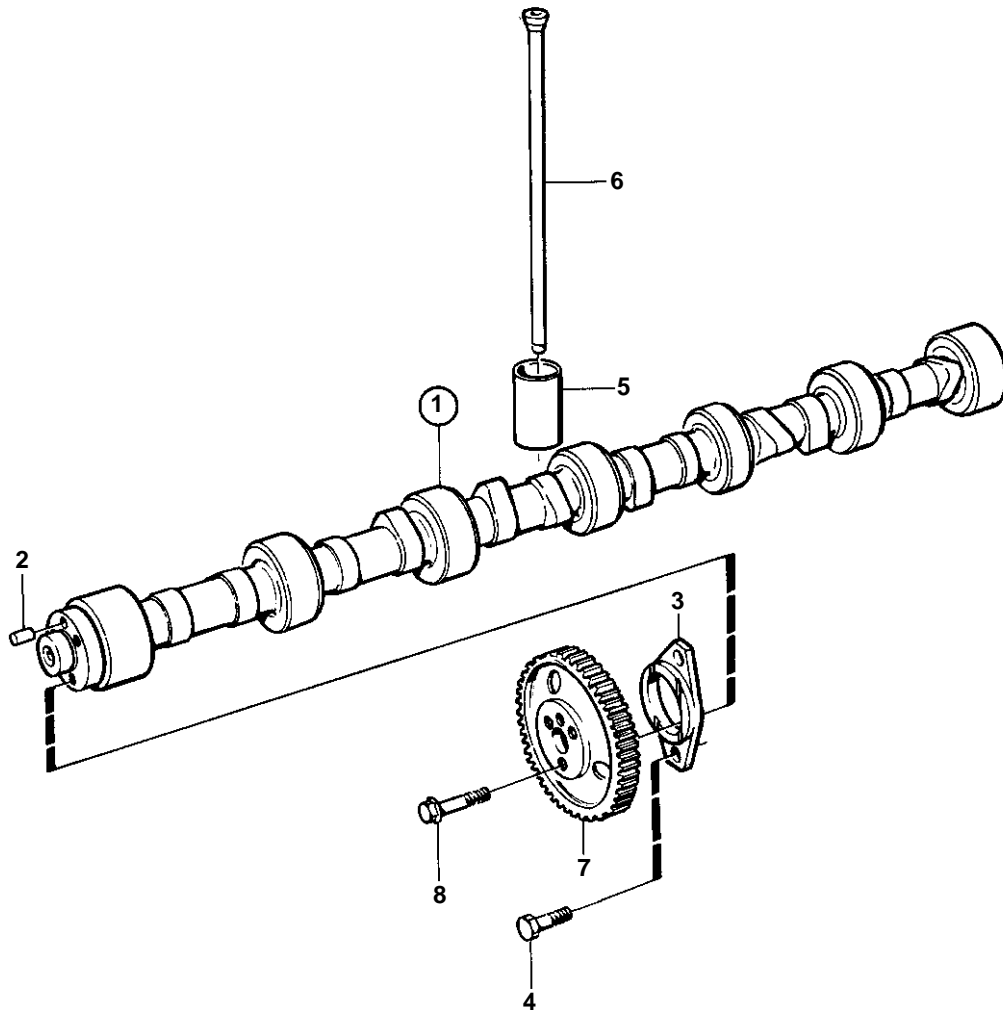

TWD740GE, TAD740GE, TAD741GE

15107

TWD740GE, TAD740GE, TAD741GE

REF	PART NO.	QTY	DESCRIPTION	SEE SEC.	NOTES
1	8192784	1	Camshaft		
2	950588	1	· Pin		
3	465789	1	Flange		
4	471509	2	Screw		
5	421067	12	Lifter		NITRO
6	8192698	12	Push rod		
7	478297	1	Gear		
			Bulletin 45-01	45-01-EN	Timing Gears, 71, 100, 121
8	471555	3	Screw		