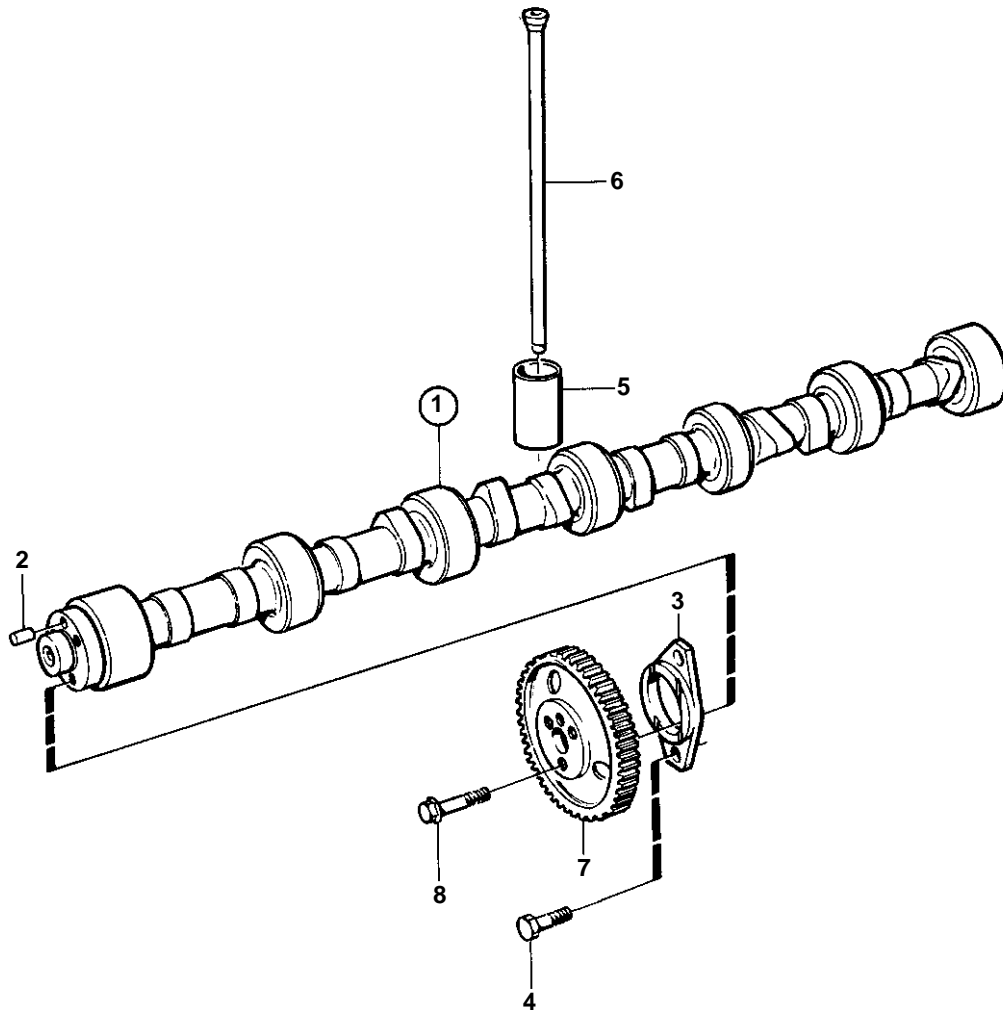

TD710G, TWD710G, TAD730G

15107

TD710G, TWD710G, TAD730G

REF	PART NO.	QTY	DESCRIPTION	SEE SEC.	NOTES
1	471413	1	Camshaft		SN-2071097292
	3978505	1	Camshaft		SN2071097293-
2	950588	1	• Pin		
3	465789	1	Flange		
4	471509	2	Screw		
5	421067	12	Lifter		NITRO
6	421385	12	Push rod		SN-2071097292
	8192698	12	Push rod		SN2071097293-
7	478297	1	Gear		
			Bulletin 45-01	45-01-EN	Timing Gears, 71, 100, 121
8	471555	3	Screw		